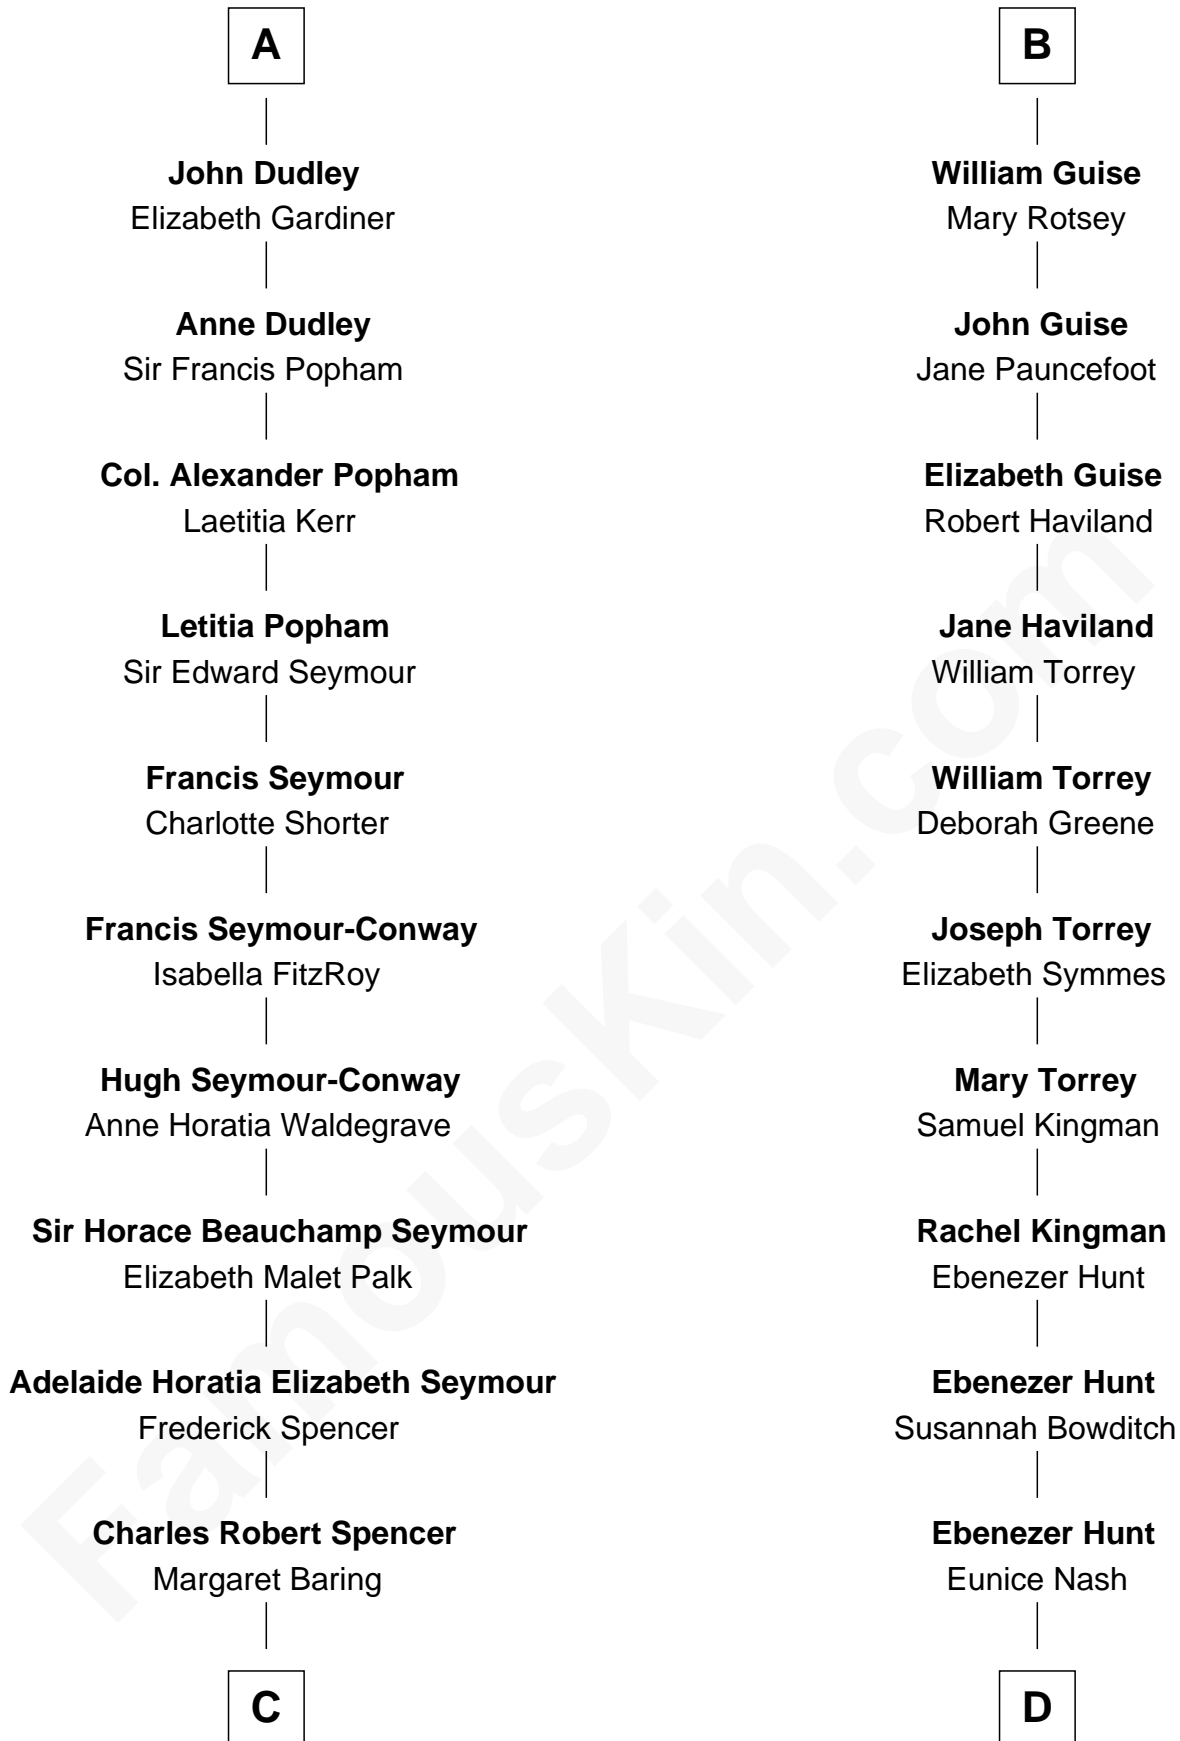

FamousKin.com Relationship Chart of

Prince Harry
Duke of Sussex

20th cousin 1 time removed of

Linda Hunt
TV and Movie Actress

Sir Edmund Mortimer
Elizabeth de Badlesmere

Sir Roger de Mortimer
Philippa de Montagu

Edmund Mortimer
Philippa Plantagenet

Elizabeth Mortimer
Sir Henry Percy

Elizabeth Percy
Sir John Clifford

Thomas Clifford
Joan Dacre

Matilda Clifford
Sir Edmund Sutton

Thomas Dudley
Grace Threlkeld

A

Sir Roger de Mortimer
Philippa de Montagu

Edmund Mortimer
Philippa Plantagenet

Elizabeth Mortimer
Sir Henry Percy

Sir Henry Percy
Eleanor Neville

Katherine Percy
Sir Edmund Grey

Anne Grey
Sir John Grey

Probable

Tacy Grey
John Guise

B

C

Albert Edward John Spencer

Cynthia Elinor Beatrix Hamilton

Edward John Spencer

Frances Ruth Burke Roche

Princess Diana Frances Spencer

Charles III, King of the United Kingdom

Prince Harry