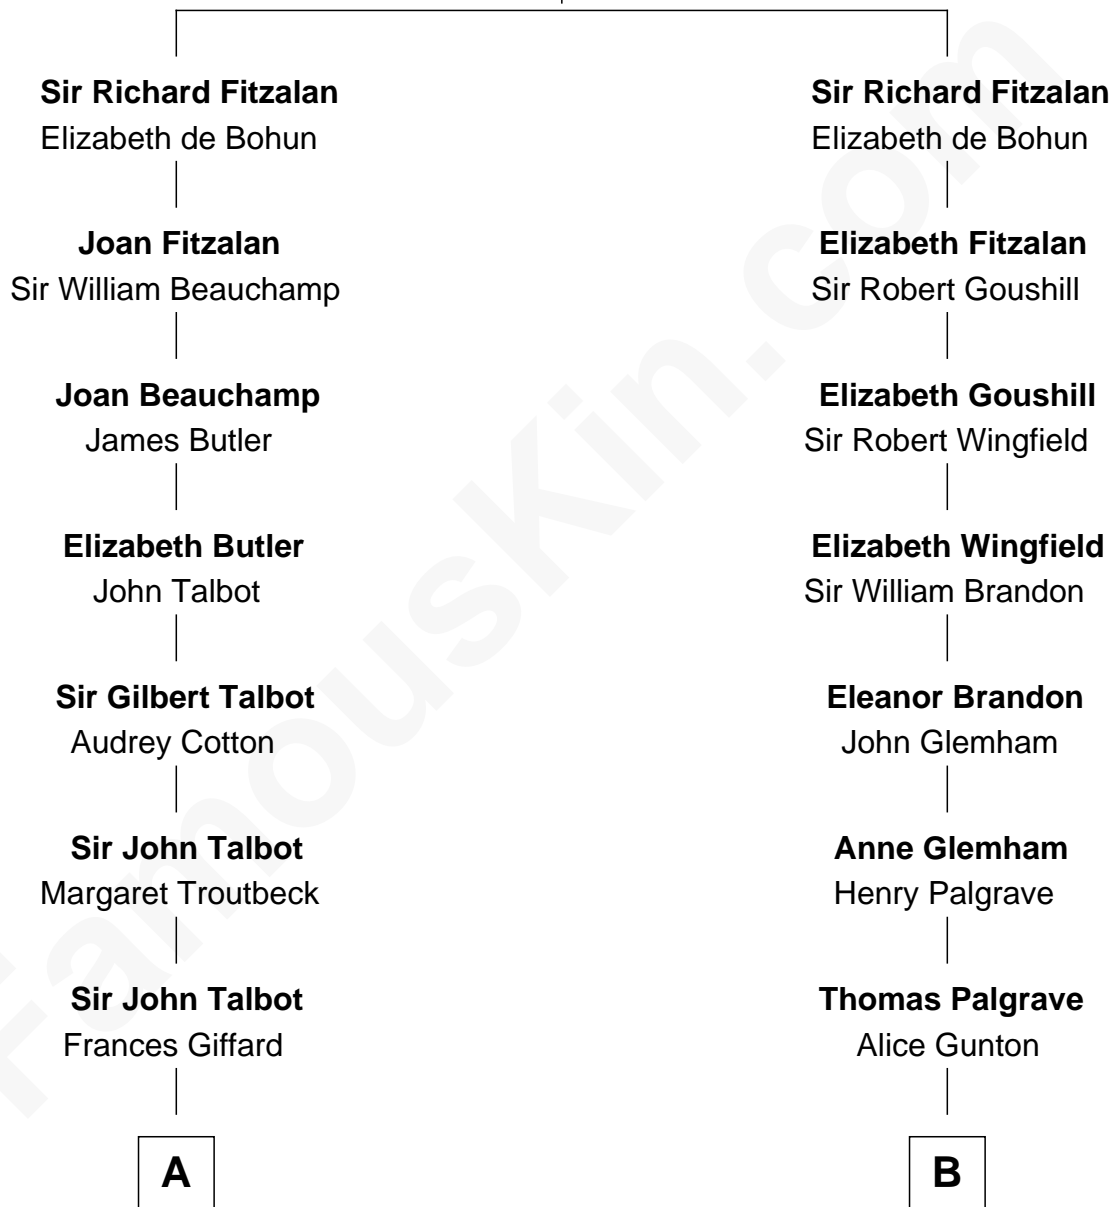

FamousKin.com Relationship Chart of

Prince Harry
Duke of Sussex

19th cousin 1 time removed of

Linda Hunt
TV and Movie Actress

Richard Fitzalan
Eleanor Plantagenet

C

Elizabeth Bowes-Lyon

George VI, King of the United Kingdom

Elizabeth II, Queen of the United Kingdom

Prince Philip of Edinburgh

Charles III, King of the United Kingdom

Princess Diana Frances Spencer

Prince Harry

Duke of Sussex

D

Charles Edwin Hunt