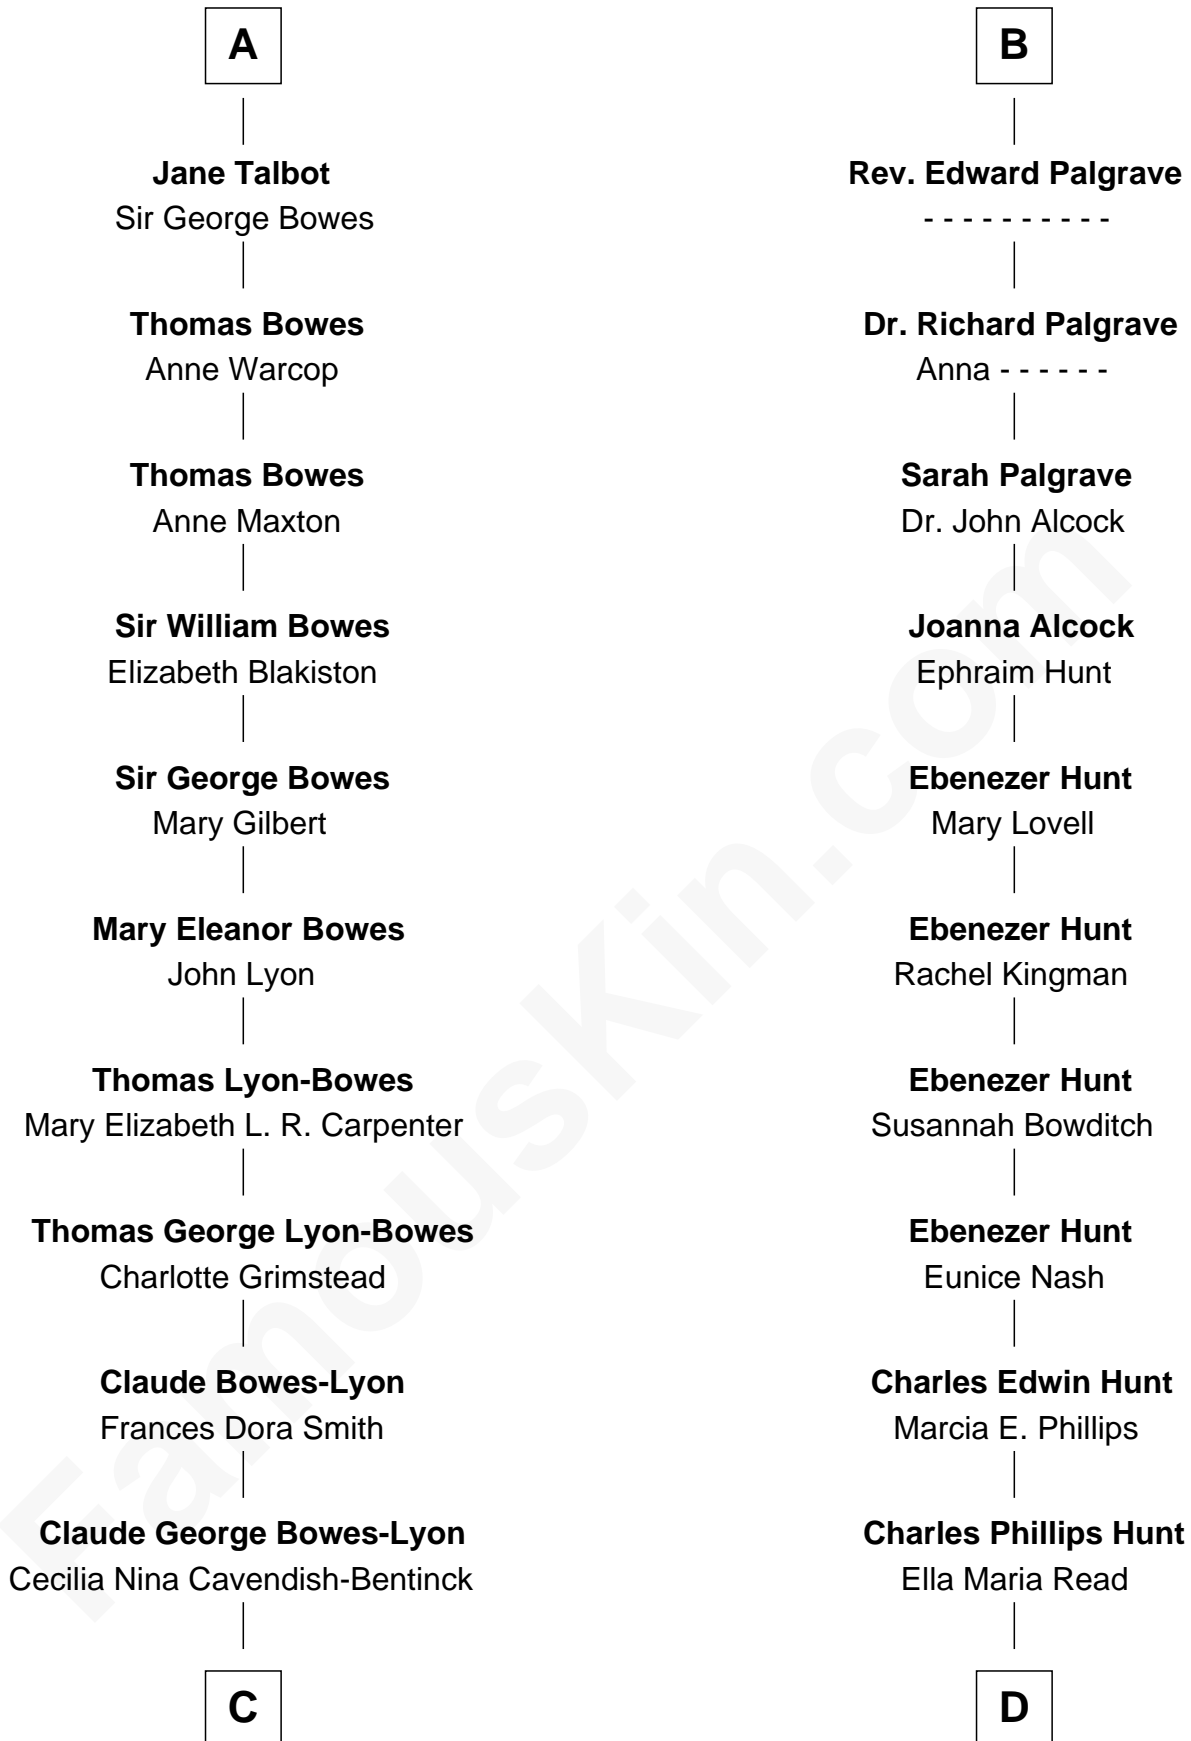

FamousKin.com Relationship Chart of

Prince Harry
Duke of Sussex

19th cousin 1 time removed of

Linda Hunt
TV and Movie Actress

Richard Fitzalan
Eleanor Plantagenet

C

Elizabeth Bowes-Lyon

George VI, King of the United Kingdom

Elizabeth II, Queen of the United Kingdom

Prince Philip of Edinburgh

Charles III, King of the United Kingdom

Princess Diana Frances Spencer

Prince Harry

Duke of Sussex

D

Charles Edwin Hunt