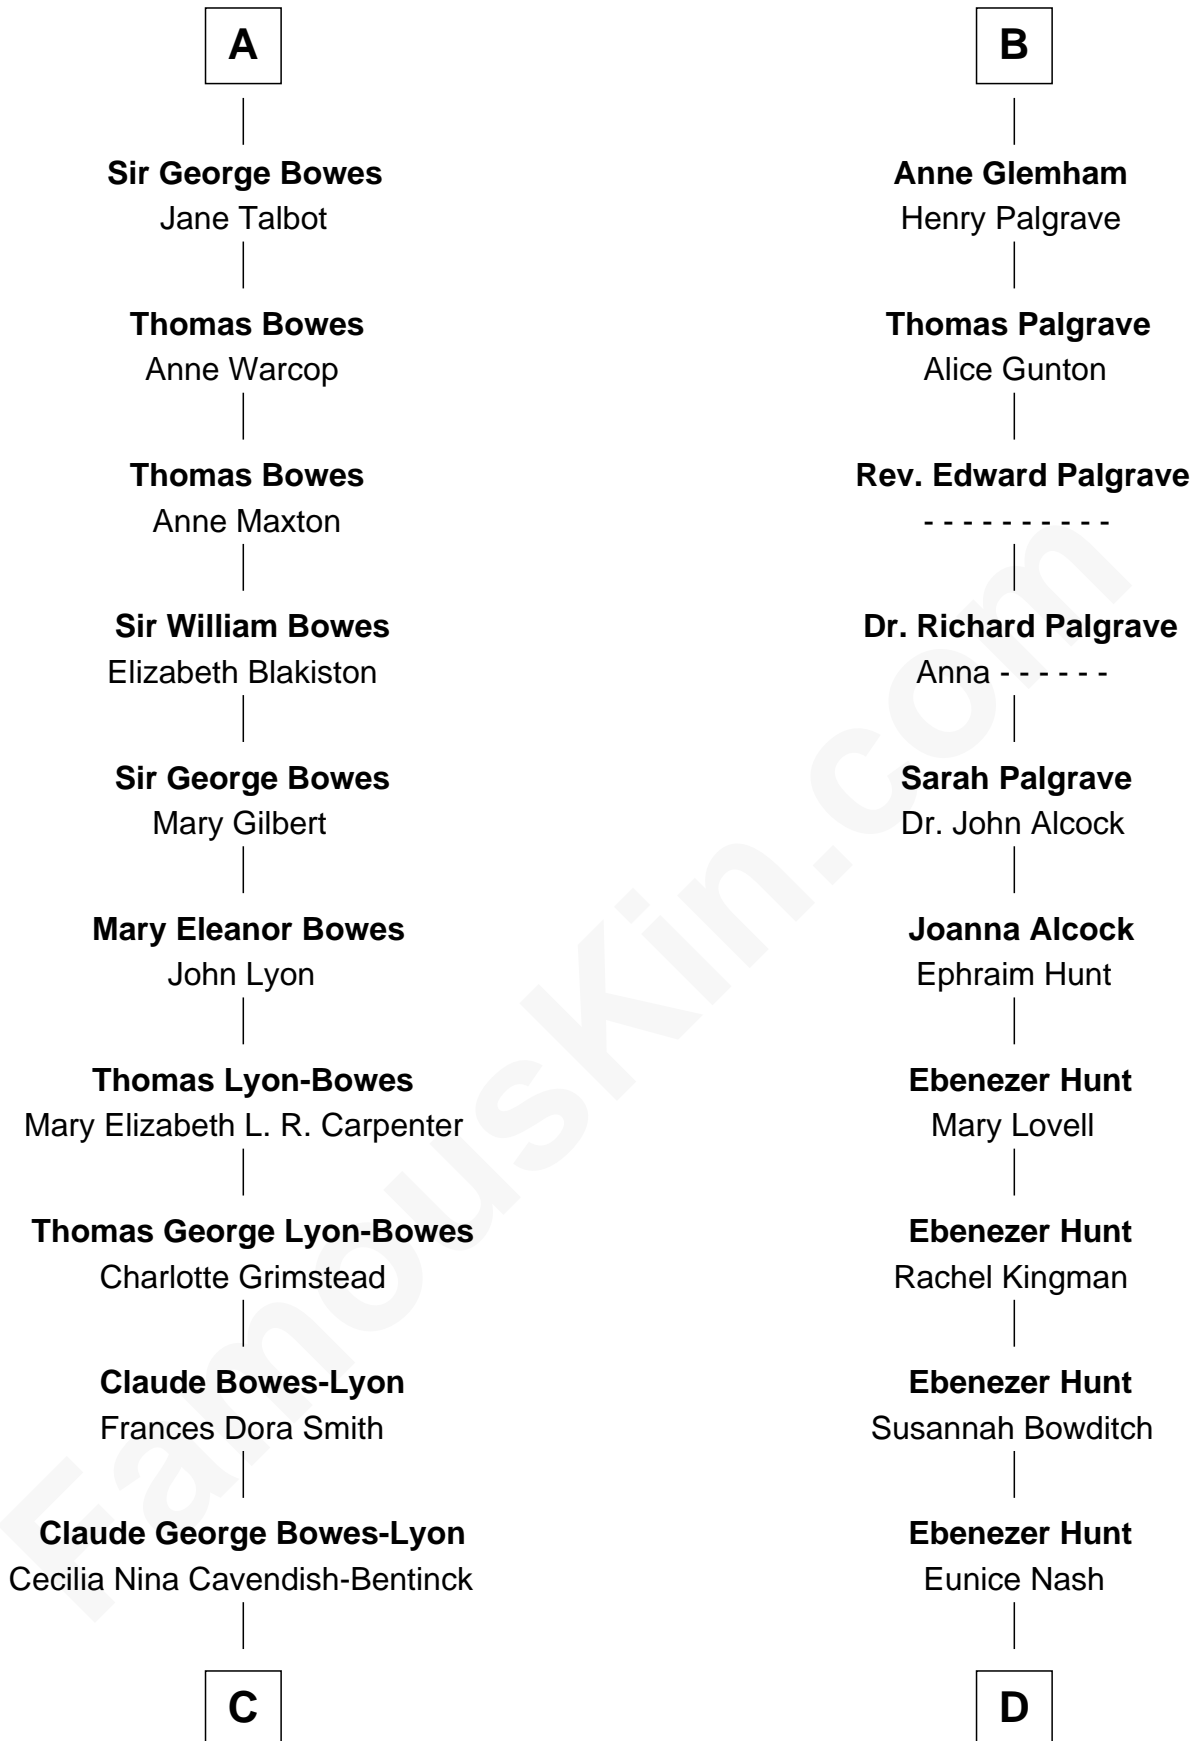

FamousKin.com

Relationship Chart of

Prince Harry
Duke of Sussex

20th cousin 1 time removed of

Linda Hunt
TV and Movie Actress

Richard Fitzalan
Alice de Saluzzo

C

Elizabeth Bowes-Lyon

George VI, King of the United Kingdom

Elizabeth II, Queen of the United Kingdom

Prince Philip of Edinburgh

Charles III, King of the United Kingdom

Princess Diana Frances Spencer

Prince Harry

Duke of Sussex

D