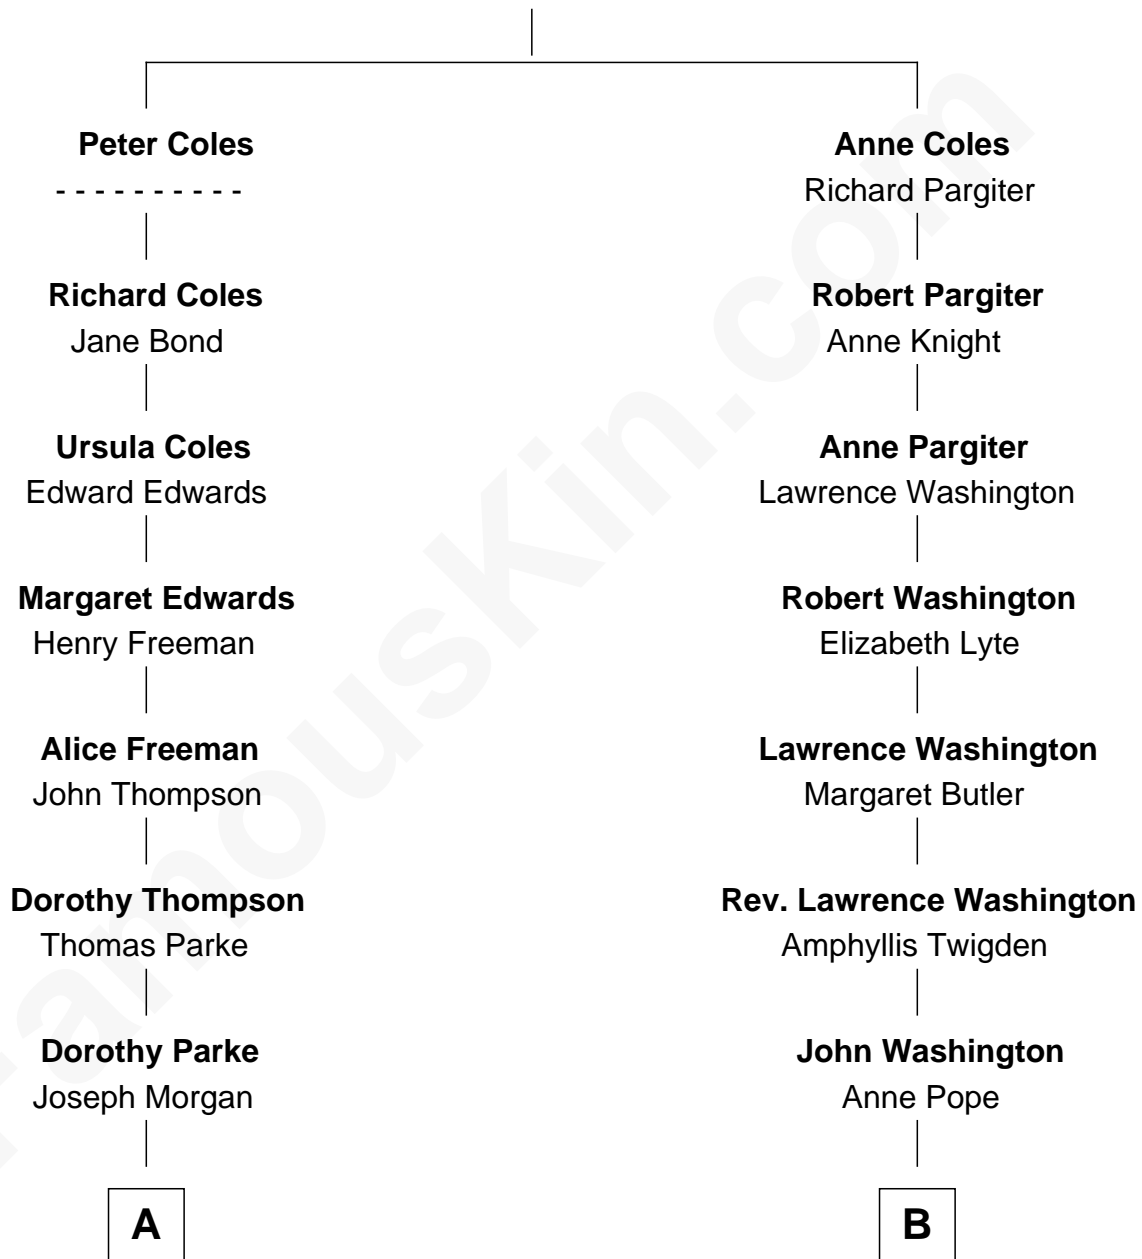

FamousKin.com Relationship Chart of

Prince Harry
Duke of Sussex

15th cousin 2 times removed of

General George S. Patton
U.S. Army - World War II

Richard Coles

A

Margaret Morgan
Ebenezer Hibbard

Keziah Hibbard
Caleb Bishop

Lucy Bishop
Benajah Strong

Dr. Joseph Strong
Rebecca Young

Eleanor Strong
John Wood

Ellen Wood
Franklin H. Work

Frances Eleanor Work
James Boothby Burke Roche

Edmund Maurice Burke Roche
Ruth Sylvia Gill

Frances Ruth Burke Roche
Edward John Spencer

Princess Diana Frances Spencer
Charles III, King of the United Kingdom

Prince Harry
Duke of Sussex

B

Lawrence Washington
Mildred Warner

Mildred Washington
Roger Gregory

Frances Gregory
Francis Thornton

William Thornton
Martha Stuart