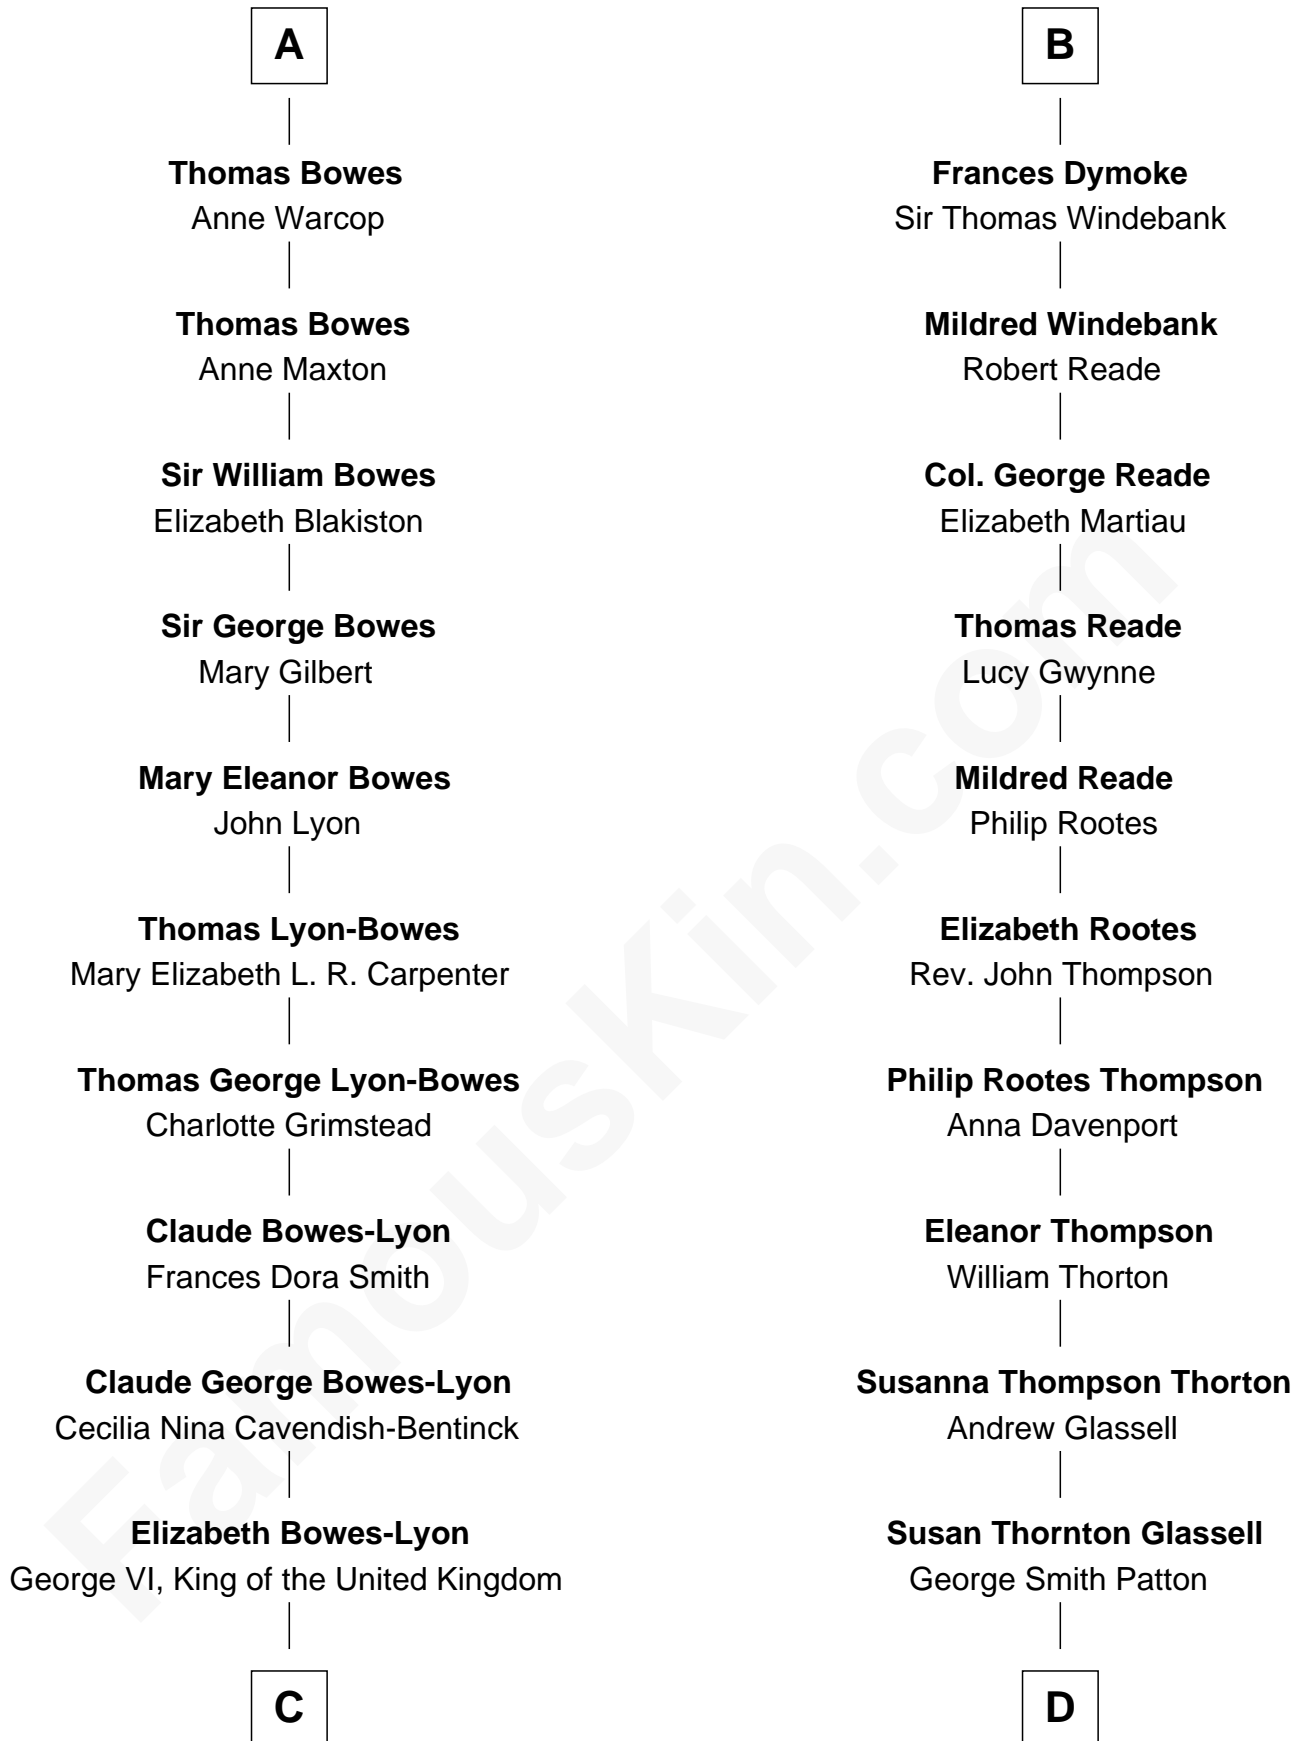

# FamousKin.com Relationship Chart of

**Prince Harry**  
*Duke of Sussex*

18th cousin 1 time removed of

**General George S. Patton**  
*U.S. Army - World War II*

**Sir Robert de Clifford**  
Isabel de Berkeley

**C**

**Elizabeth II, Queen of the United Kingdom**

Prince Philip of Edinburgh

**Charles III, King of the United Kingdom**

Princess Diana Frances Spencer

**Prince Harry**

*Duke of Sussex*

**D**