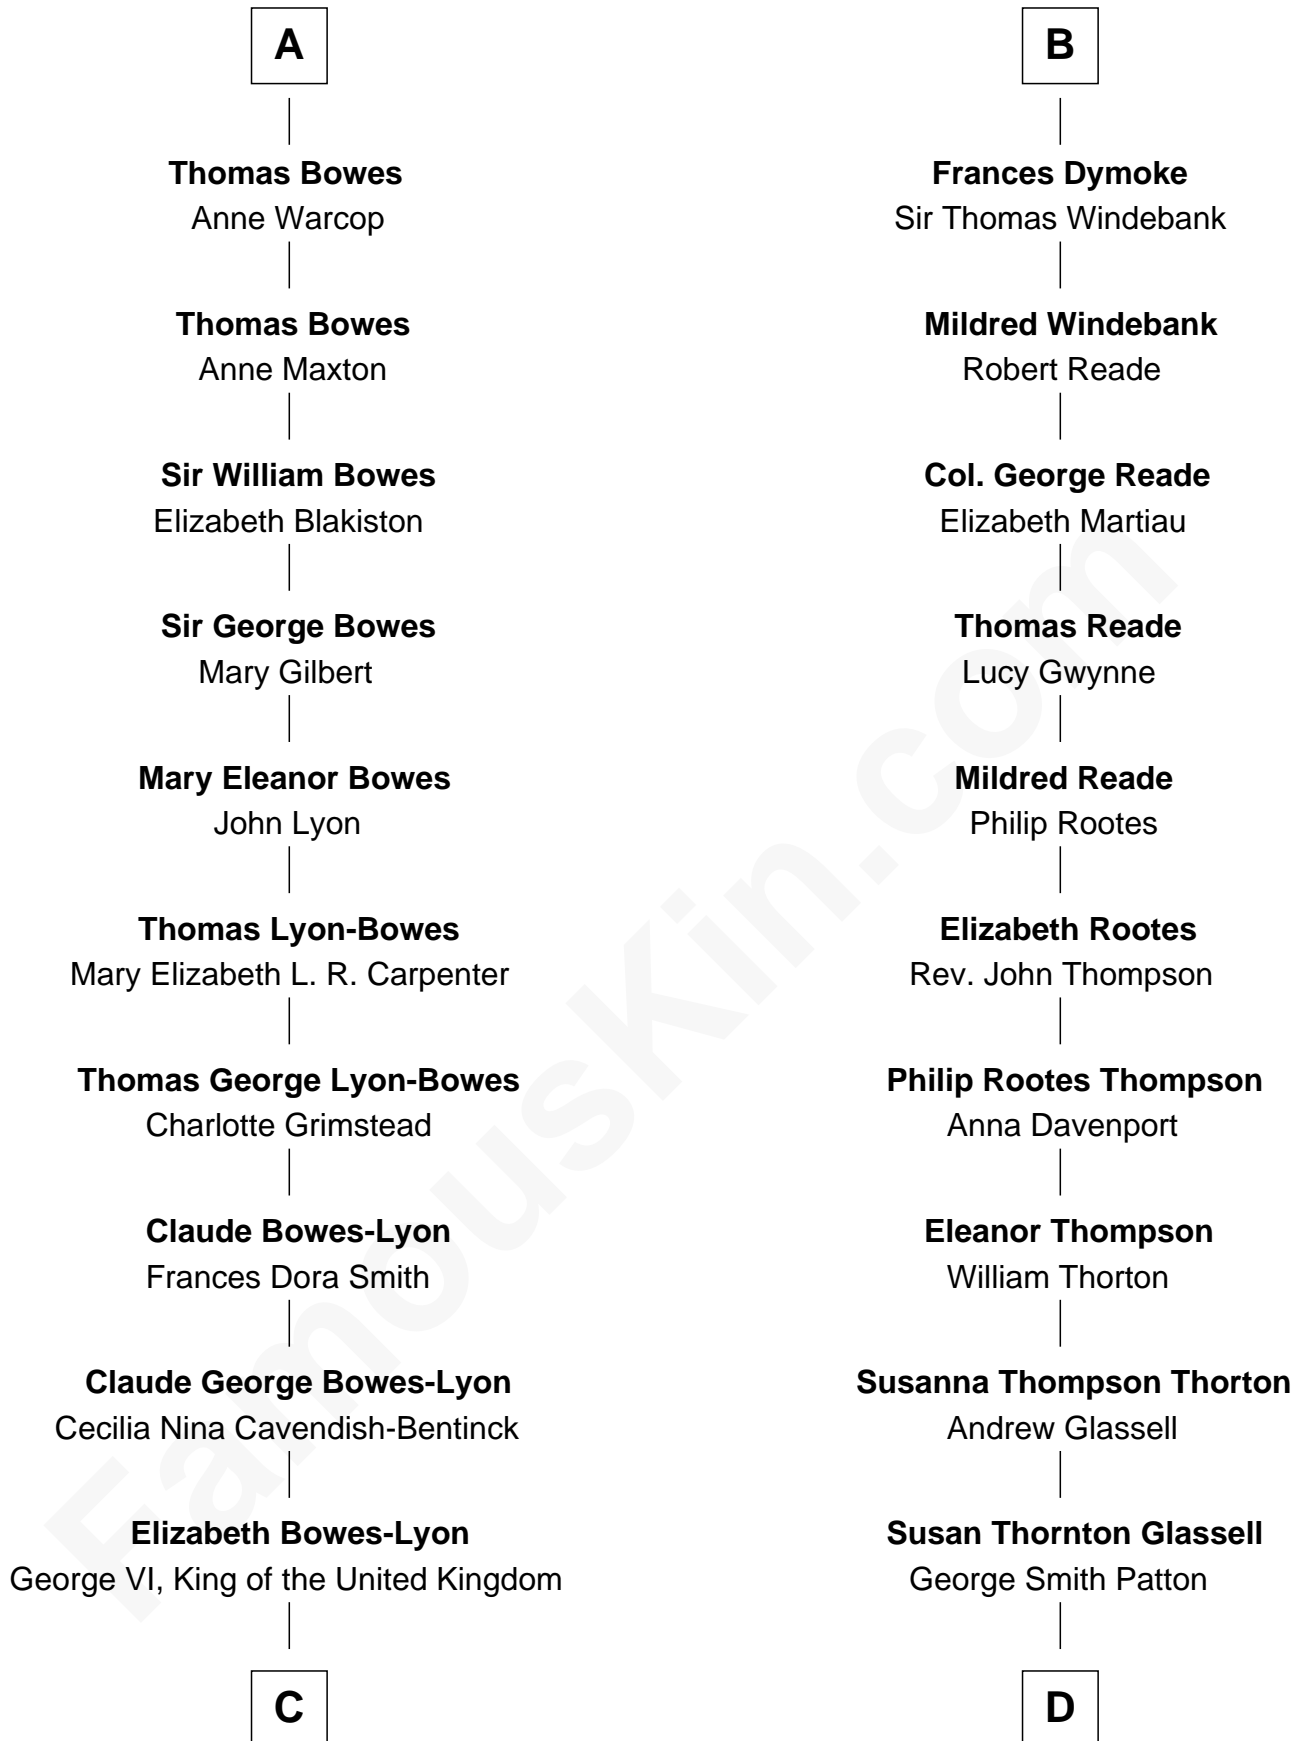

FamousKin.com Relationship Chart of

Prince Harry
Duke of Sussex

18th cousin 1 time removed of

General George S. Patton
U.S. Army - World War II

Sir Thomas de Beauchamp
Katherine de Mortimer

C

Elizabeth II, Queen of the United Kingdom

Prince Philip of Edinburgh

Charles III, King of the United Kingdom

Princess Diana Frances Spencer

Prince Harry

Duke of Sussex

D

George Smith Patton

Ruth Wilson