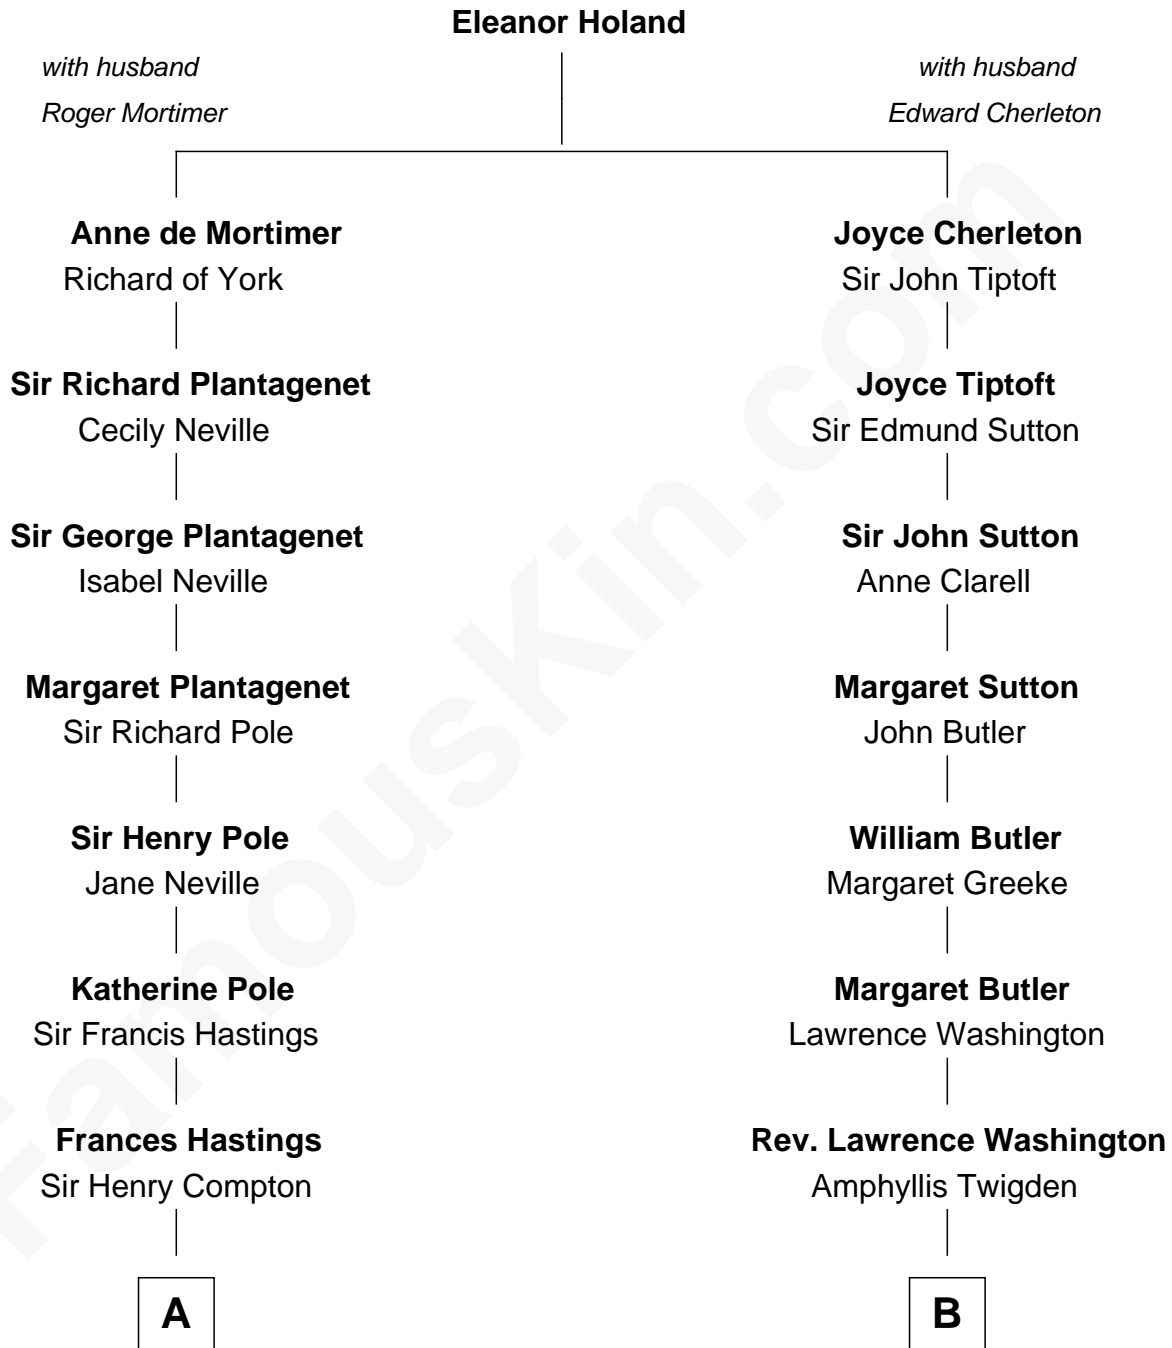

## Relationship Chart of

### Prince Harry

*Duke of Sussex*

16th cousin 3 times removed of

**General George S. Patton**  
*U.S. Army - World War II*

**C**

Edward John Spencer  
Frances Ruth Burke Roche

Princess Diana Frances Spencer  
Charles III, King of the United Kingdom