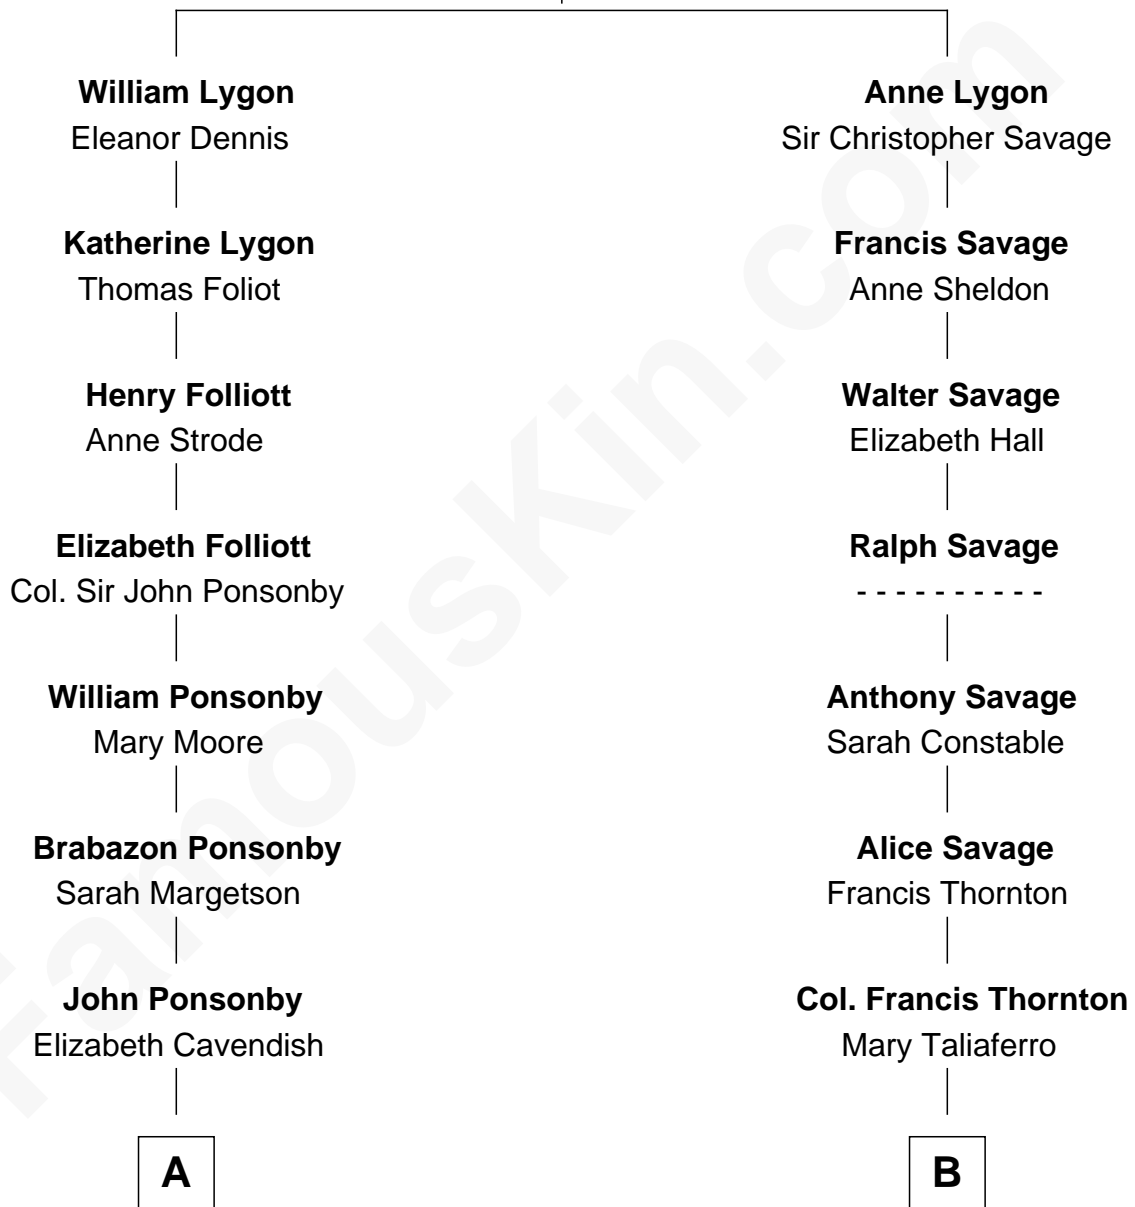

FamousKin.com Relationship Chart of

Prince Harry
Duke of Sussex

13th cousin 2 times removed of

General George S. Patton
U.S. Army - World War II

Sir Richard Lygon
Margaret Greville

A

William Brabazon Ponsonby

Louisa Molesworth

Mary Elizabeth Ponsonby

Charles Grey

Elizabeth Grey

John Crocker Bulteel

Louisa Emily Charlotte Bulteel

Edward Charles Baring

Margaret Baring

Charles Robert Spencer

Albert Edward John Spencer

Cynthia Elinor Beatrix Hamilton

Edward John Spencer

Frances Ruth Burke Roche

Princess Diana Frances Spencer

Charles III, King of the United Kingdom

Prince Harry

Duke of Sussex

B

Francis Thornton

Frances Gregory

William Thornton

Martha Stuart

William Thorton

Eleanor Thompson