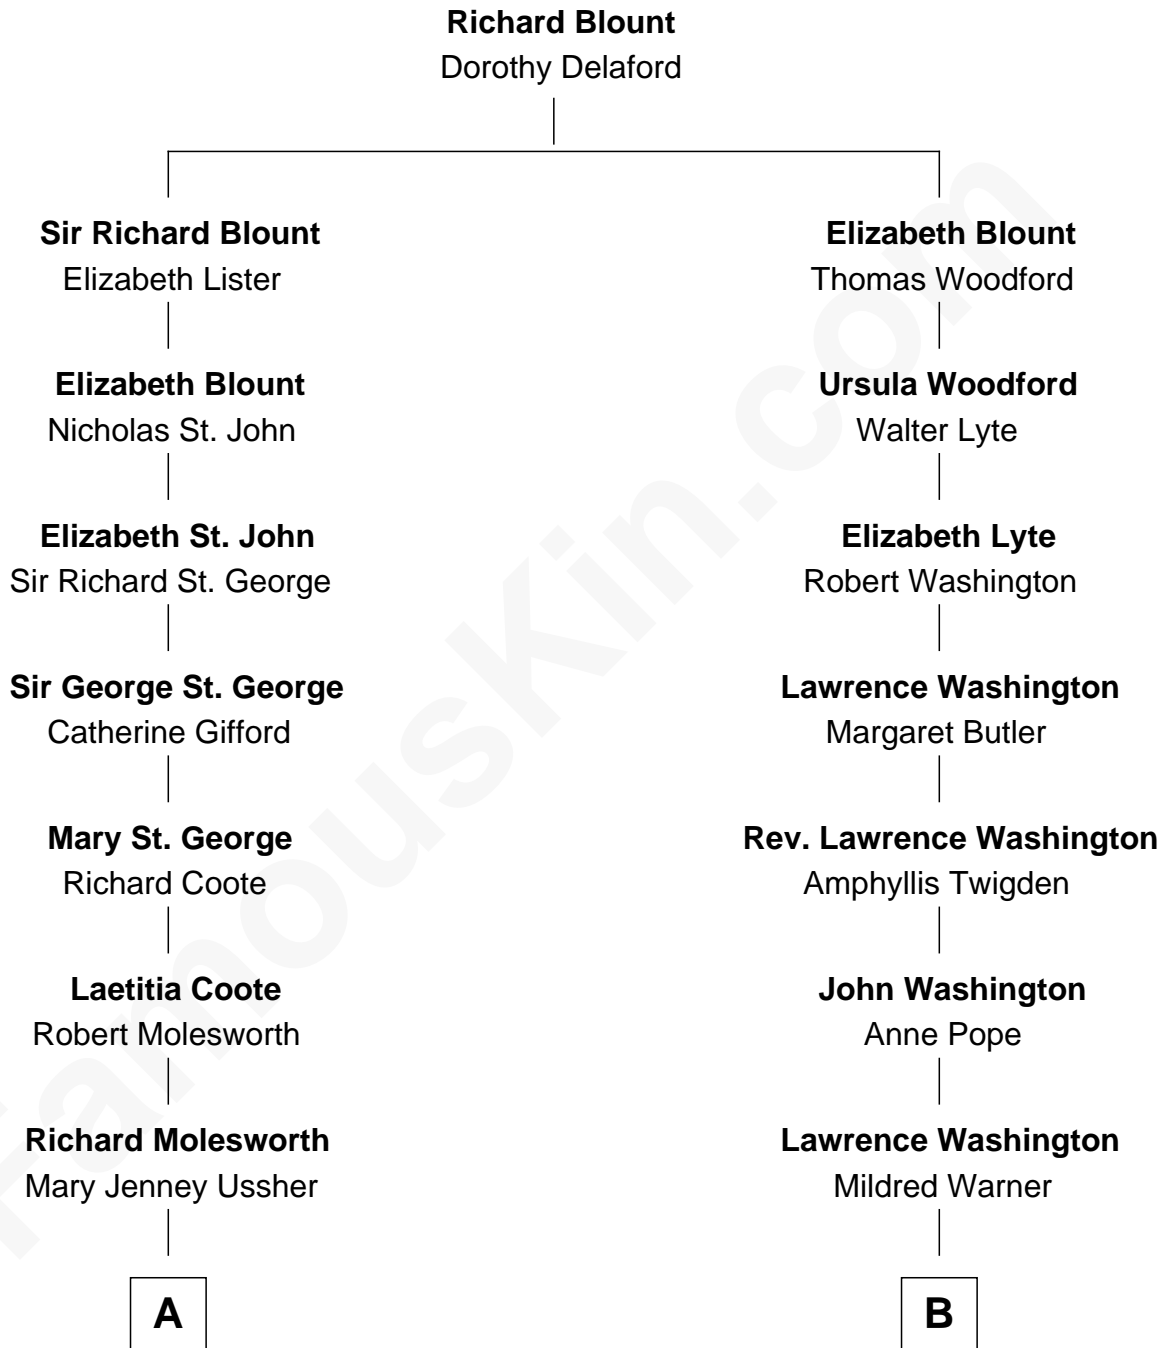

FamousKin.com Relationship Chart of

Prince Harry
Duke of Sussex

14th cousin 1 time removed of

General George S. Patton
U.S. Army - World War II

A

Louisa Molesworth
William Brabazon Ponsonby

Mary Elizabeth Ponsonby
Charles Grey

Elizabeth Grey
John Crocker Bulteel

Louisa Emily Charlotte Bulteel
Edward Charles Baring

Margaret Baring
Charles Robert Spencer

Albert Edward John Spencer
Cynthia Elinor Beatrix Hamilton

Edward John Spencer
Frances Ruth Burke Roche

Princess Diana Frances Spencer
Charles III, King of the United Kingdom

Prince Harry
Duke of Sussex

B

Mildred Washington
Roger Gregory

Frances Gregory
Francis Thornton

William Thornton
Martha Stuart

William Thorton
Eleanor Thompson