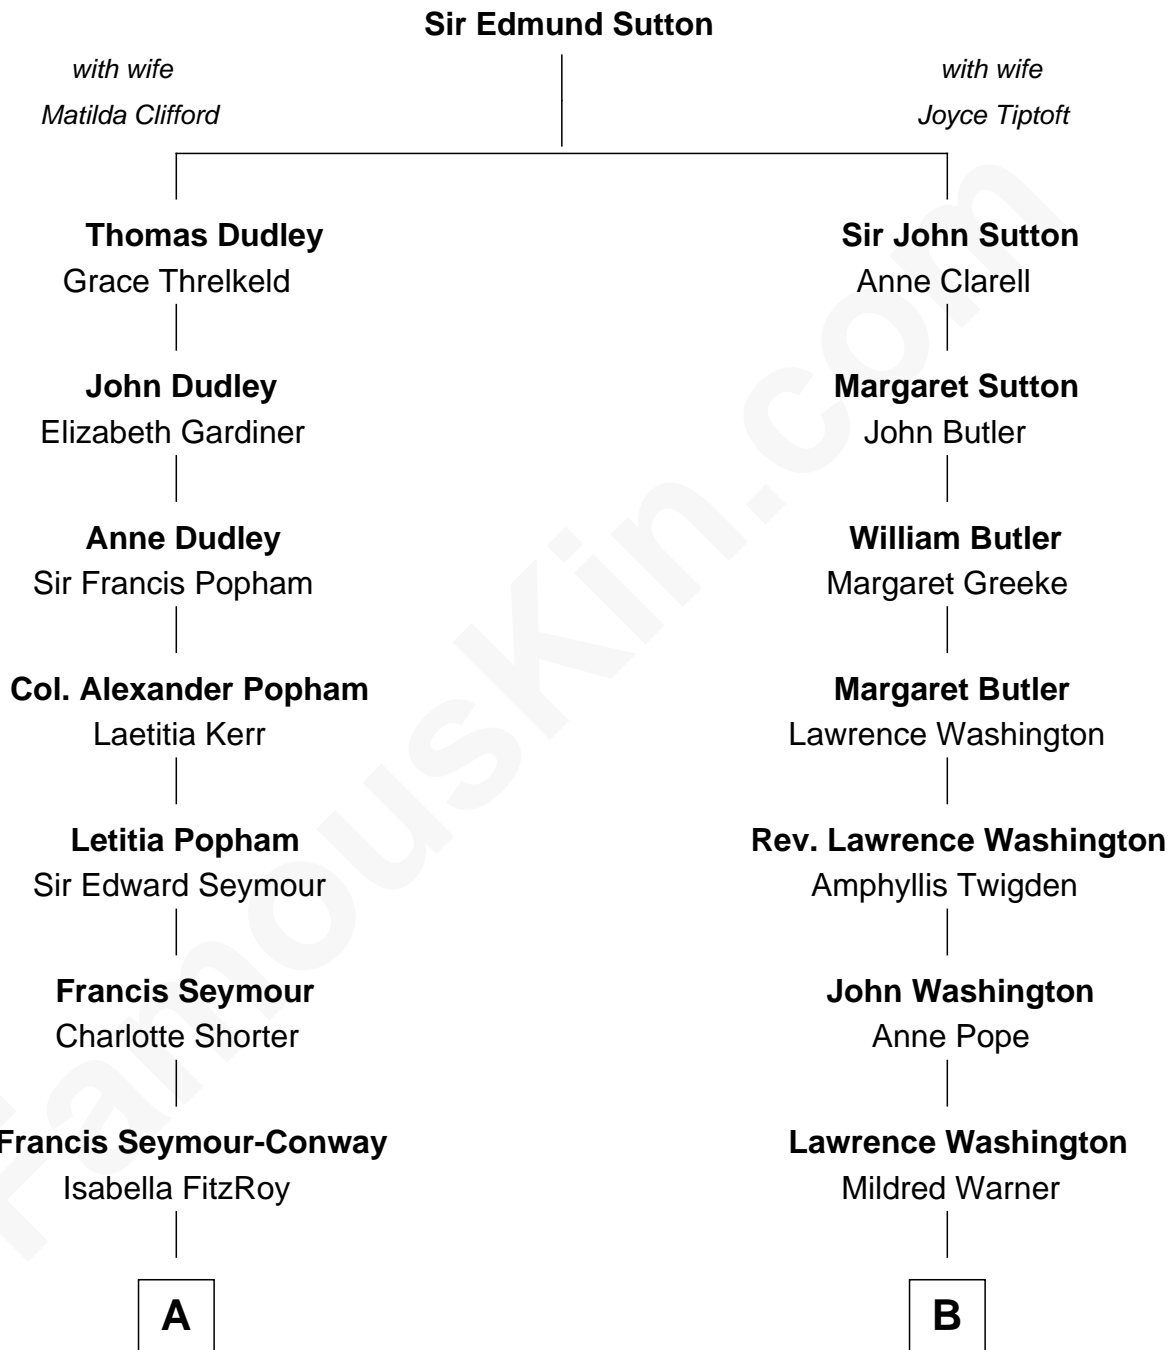

FamousKin.com Relationship Chart of

Prince Harry
Duke of Sussex

14th cousin of

General George S. Patton
U.S. Army - World War II

A

Hugh Seymour-Conway
Anne Horatia Waldegrave

Sir Horace Beauchamp Seymour
Elizabeth Malet Palk

Adelaide Horatia Elizabeth Seymour
Frederick Spencer

Charles Robert Spencer
Margaret Baring

Albert Edward John Spencer
Cynthia Elinor Beatrix Hamilton

Edward John Spencer
Frances Ruth Burke Roche

Princess Diana Frances Spencer
Charles III, King of the United Kingdom

Prince Harry
Duke of Sussex

B

Mildred Washington
Roger Gregory

Frances Gregory
Francis Thornton

William Thornton
Martha Stuart

William Thorton
Eleanor Thompson

Susanna Thompson Thorton
Andrew Glassell

Susan Thornton Glassell
George Smith Patton