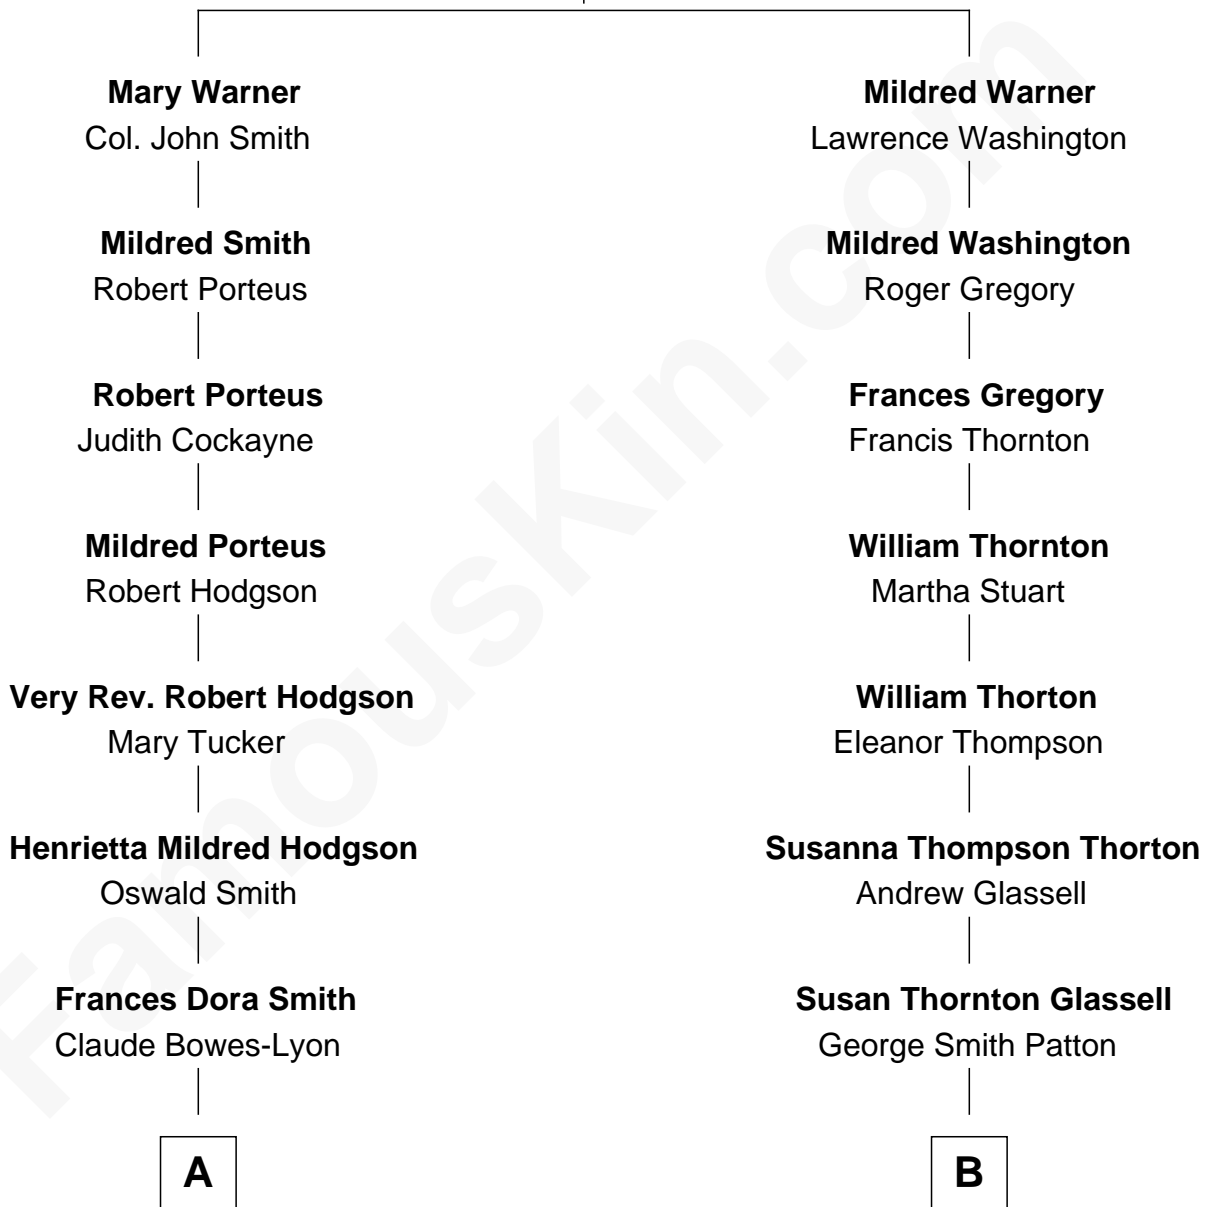

FamousKin.com Relationship Chart of

Prince Harry
Duke of Sussex

8th cousin 3 times removed of

General George S. Patton
U.S. Army - World War II

Col. Augustine Warner
Mildred Reade

A

Claude George Bowes-Lyon
Cecilia Nina Cavendish-Bentinck

Elizabeth Bowes-Lyon
George VI, King of the United Kingdom

Elizabeth II, Queen of the United Kingdom
Prince Philip of Edinburgh

Charles III, King of the United Kingdom
Princess Diana Frances Spencer

Prince Harry
Duke of Sussex