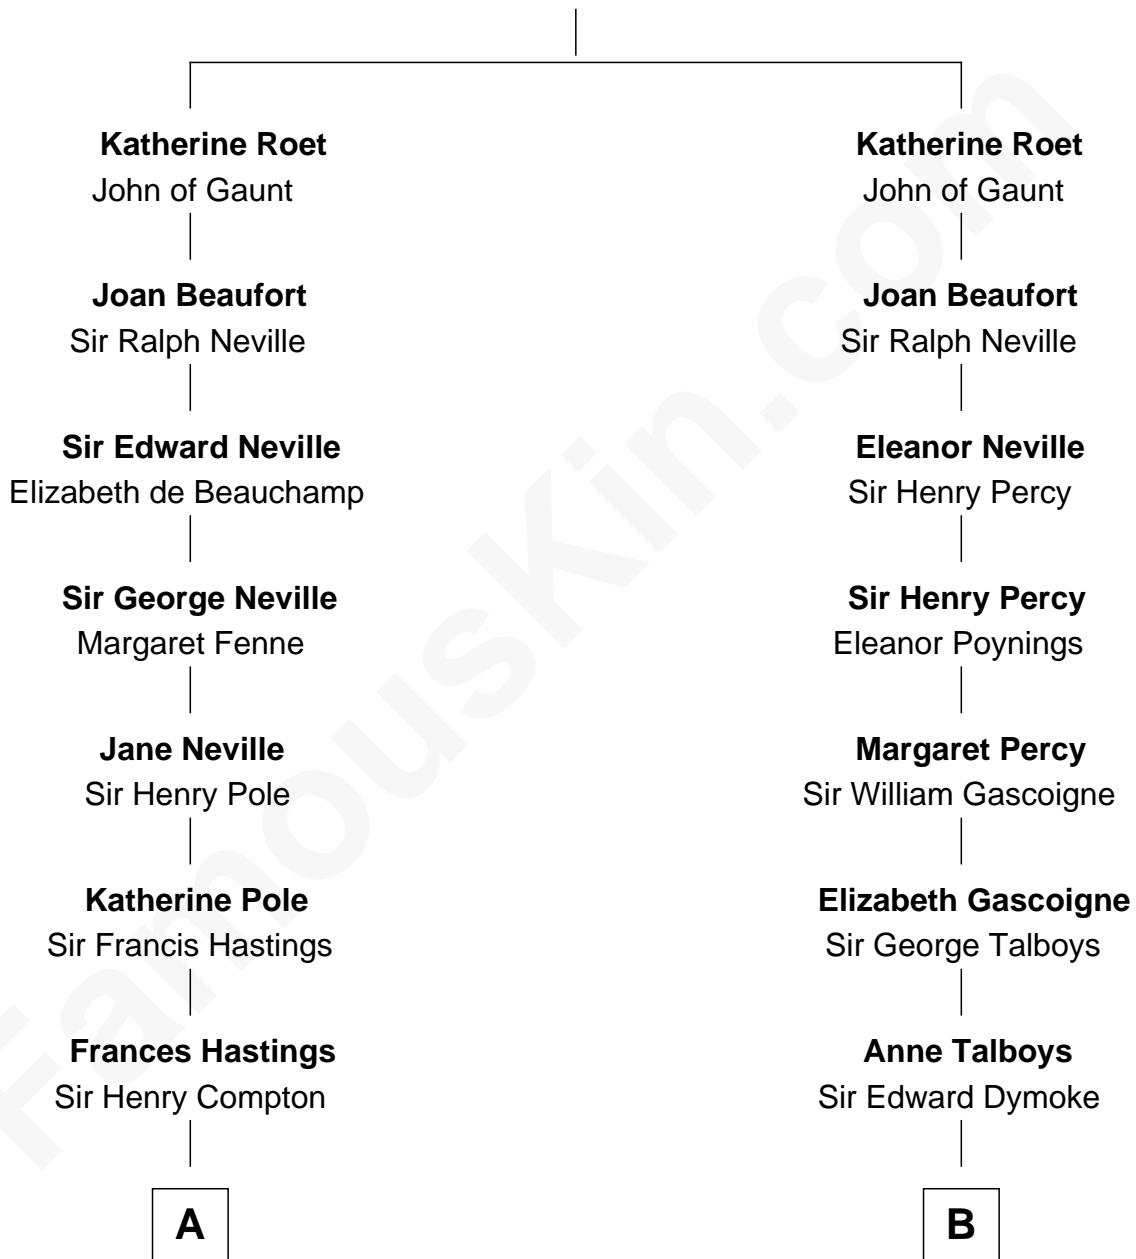

# FamousKin.com Relationship Chart of

**Prince Harry**  
*Duke of Sussex*

18th cousin 1 time removed of

**General George S. Patton**  
*U.S. Army - World War II*

Sir Paon de Roet

**C**

**Edward John Spencer**  
Frances Ruth Burke Roche

**Princess Diana Frances Spencer**  
Charles III, King of the United Kingdom

**Prince Harry**  
*Duke of Sussex*

**D**

**George Smith Patton**  
Ruth Wilson

**General George S. Patton**  
*U.S. Army - World War II*