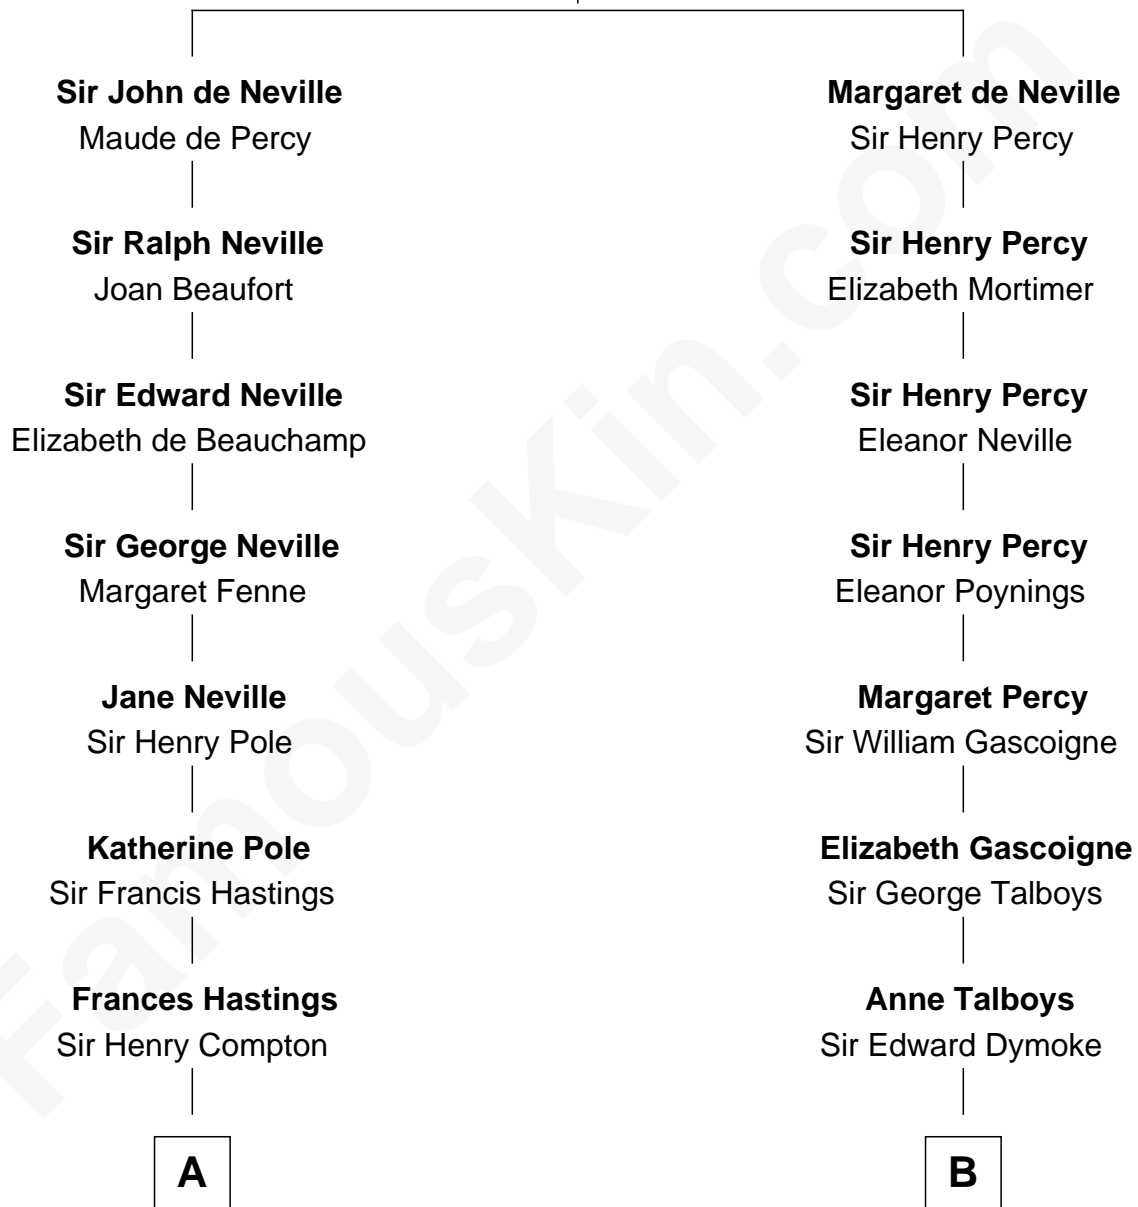

FamousKin.com Relationship Chart of

Prince Harry
Duke of Sussex

18th cousin 1 time removed of

General George S. Patton
U.S. Army - World War II

Sir Ralph de Neville
Alice de Audley

C

Edward John Spencer
Frances Ruth Burke Roche

Princess Diana Frances Spencer
Charles III, King of the United Kingdom

Prince Harry
Duke of Sussex

D

George Smith Patton
Ruth Wilson

General George S. Patton
U.S. Army - World War II

FamousKin.com