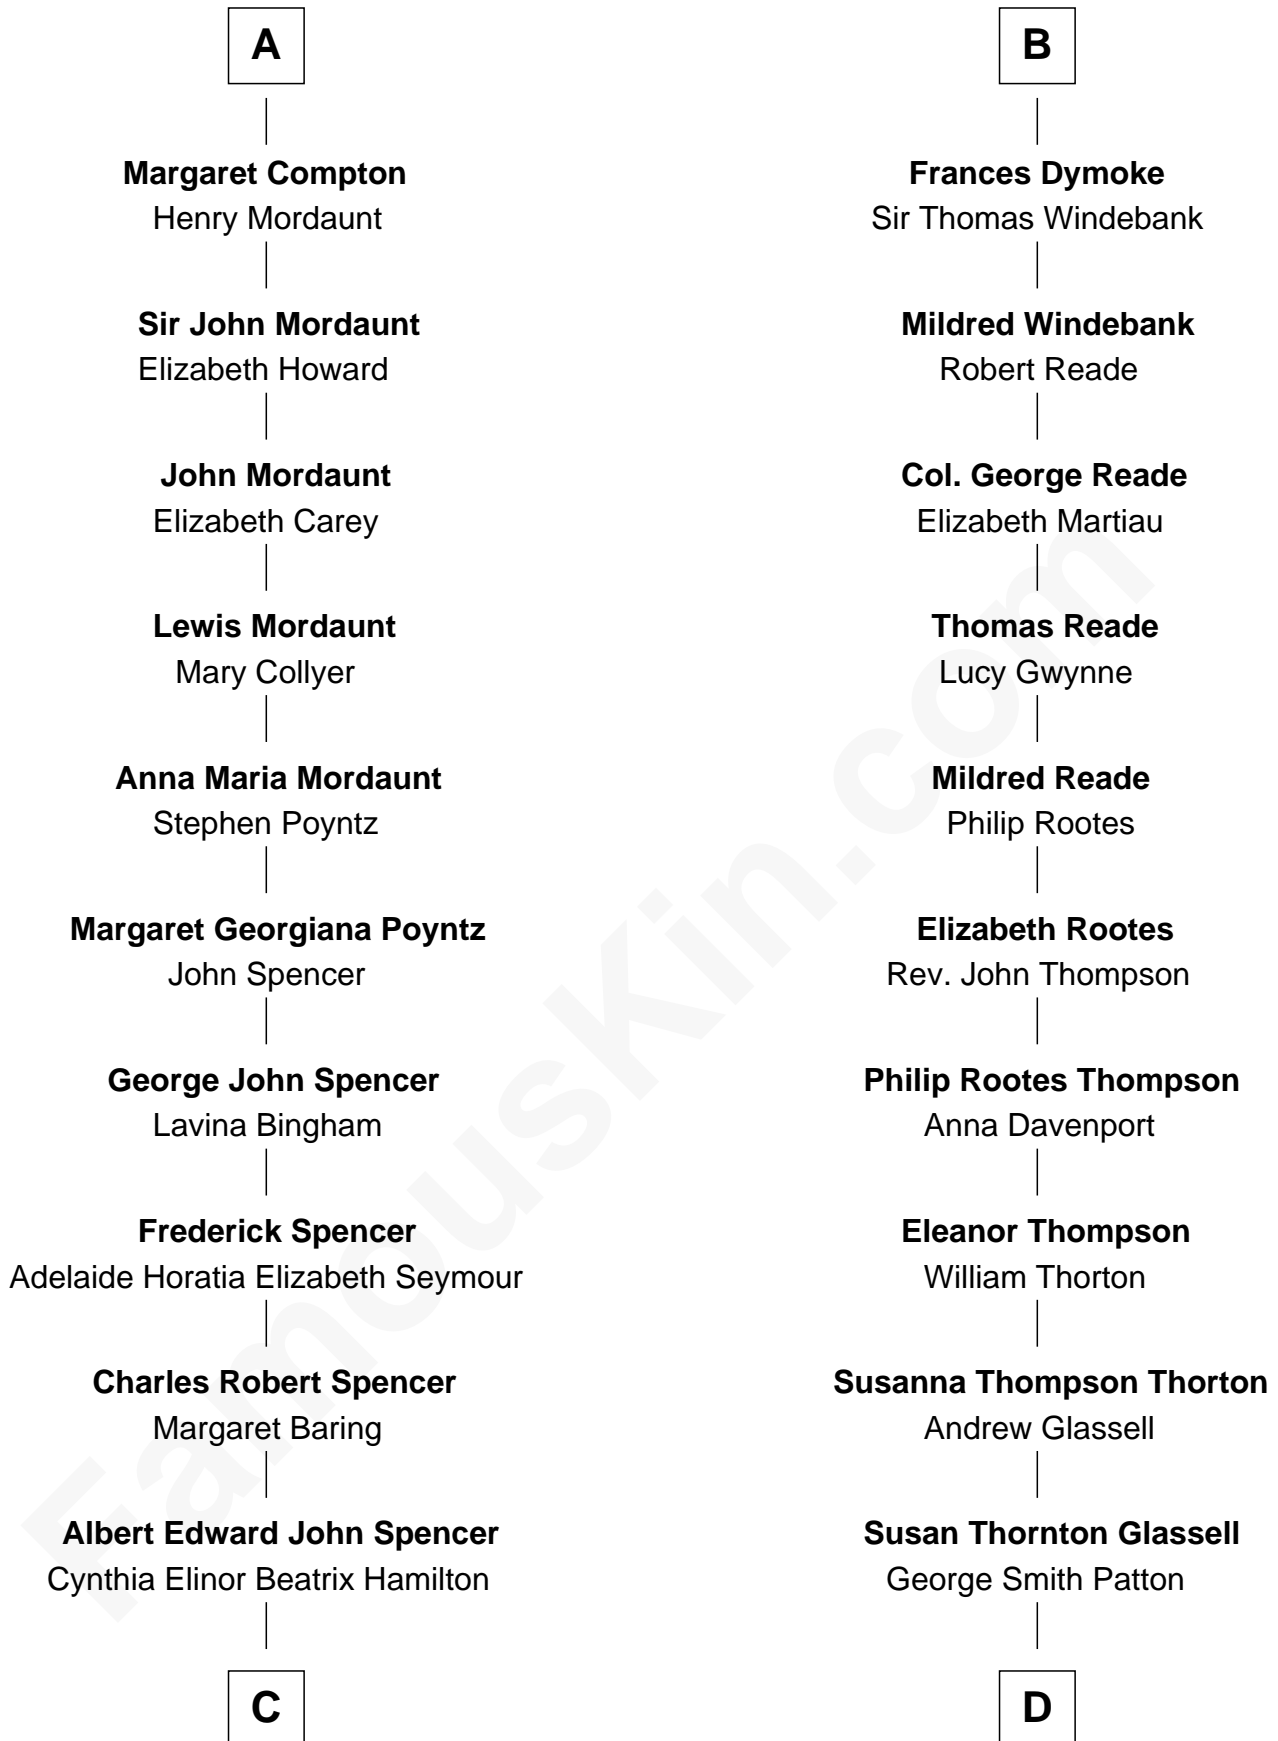

FamousKin.com Relationship Chart of

Prince Harry
Duke of Sussex

18th cousin 1 time removed of

General George S. Patton
U.S. Army - World War II

Sir Ralph de Neville
Alice de Audley

C

Edward John Spencer
Frances Ruth Burke Roche

Princess Diana Frances Spencer
Charles III, King of the United Kingdom

Prince Harry
Duke of Sussex

D

George Smith Patton
Ruth Wilson

General George S. Patton
U.S. Army - World War II

FamousKin.com