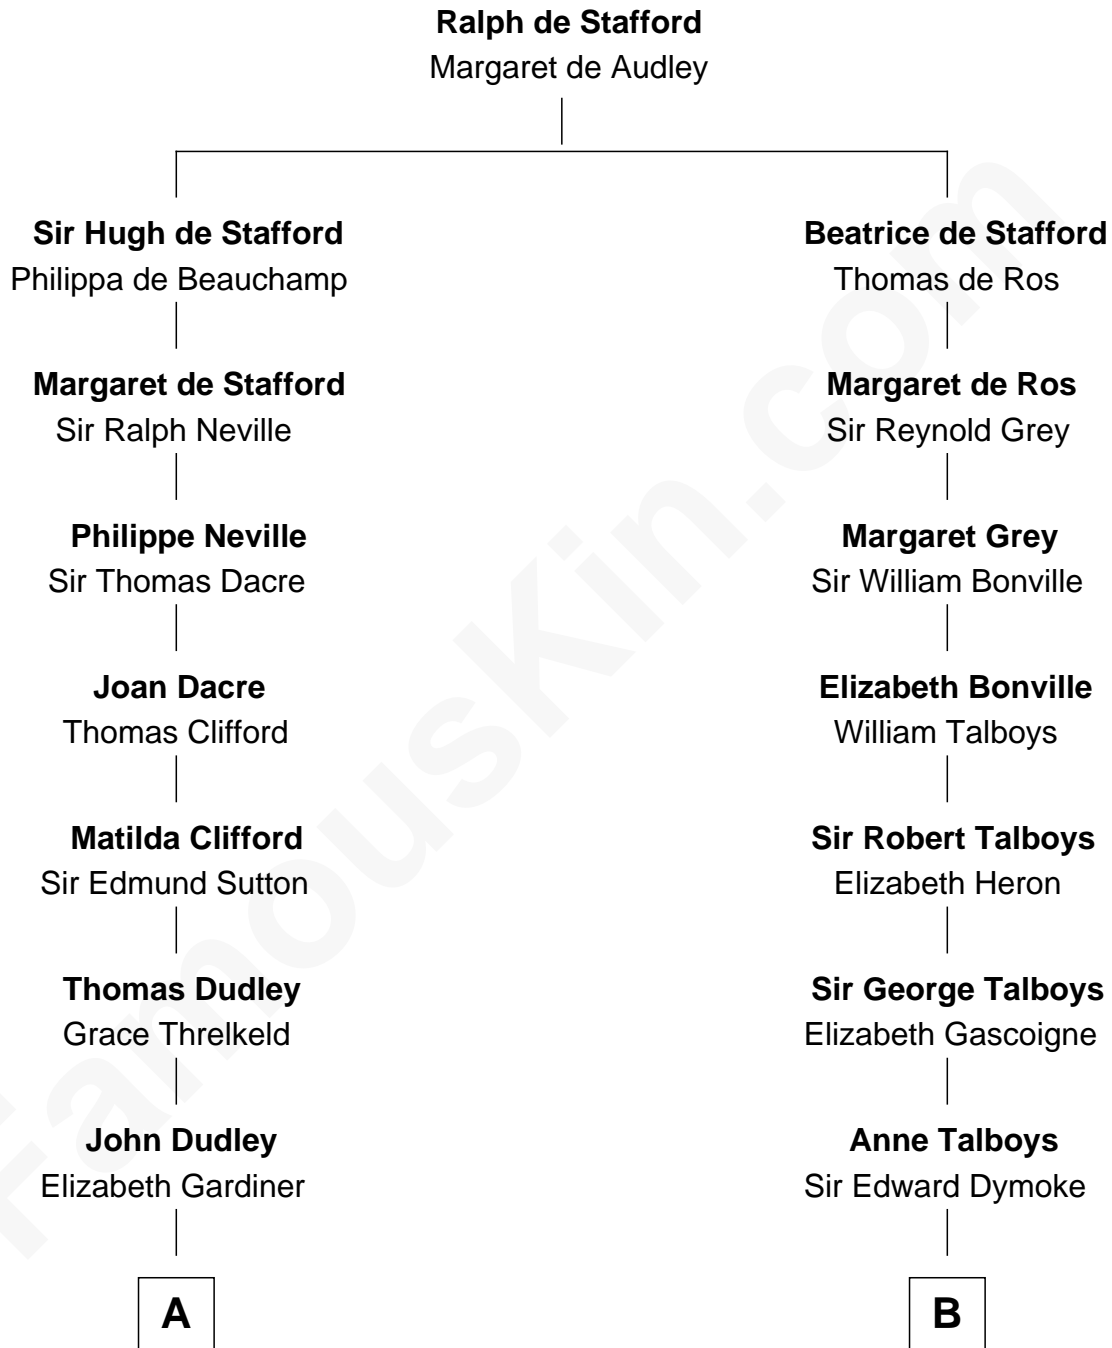

FamousKin.com Relationship Chart of

Prince Harry
Duke of Sussex

18th cousin 1 time removed of

General George S. Patton
U.S. Army - World War II

C

Edward John Spencer
Frances Ruth Burke Roche

Princess Diana Frances Spencer
Charles III, King of the United Kingdom

Prince Harry
Duke of Sussex

D

George Smith Patton
Ruth Wilson

General George S. Patton
U.S. Army - World War II

FamousKin.com