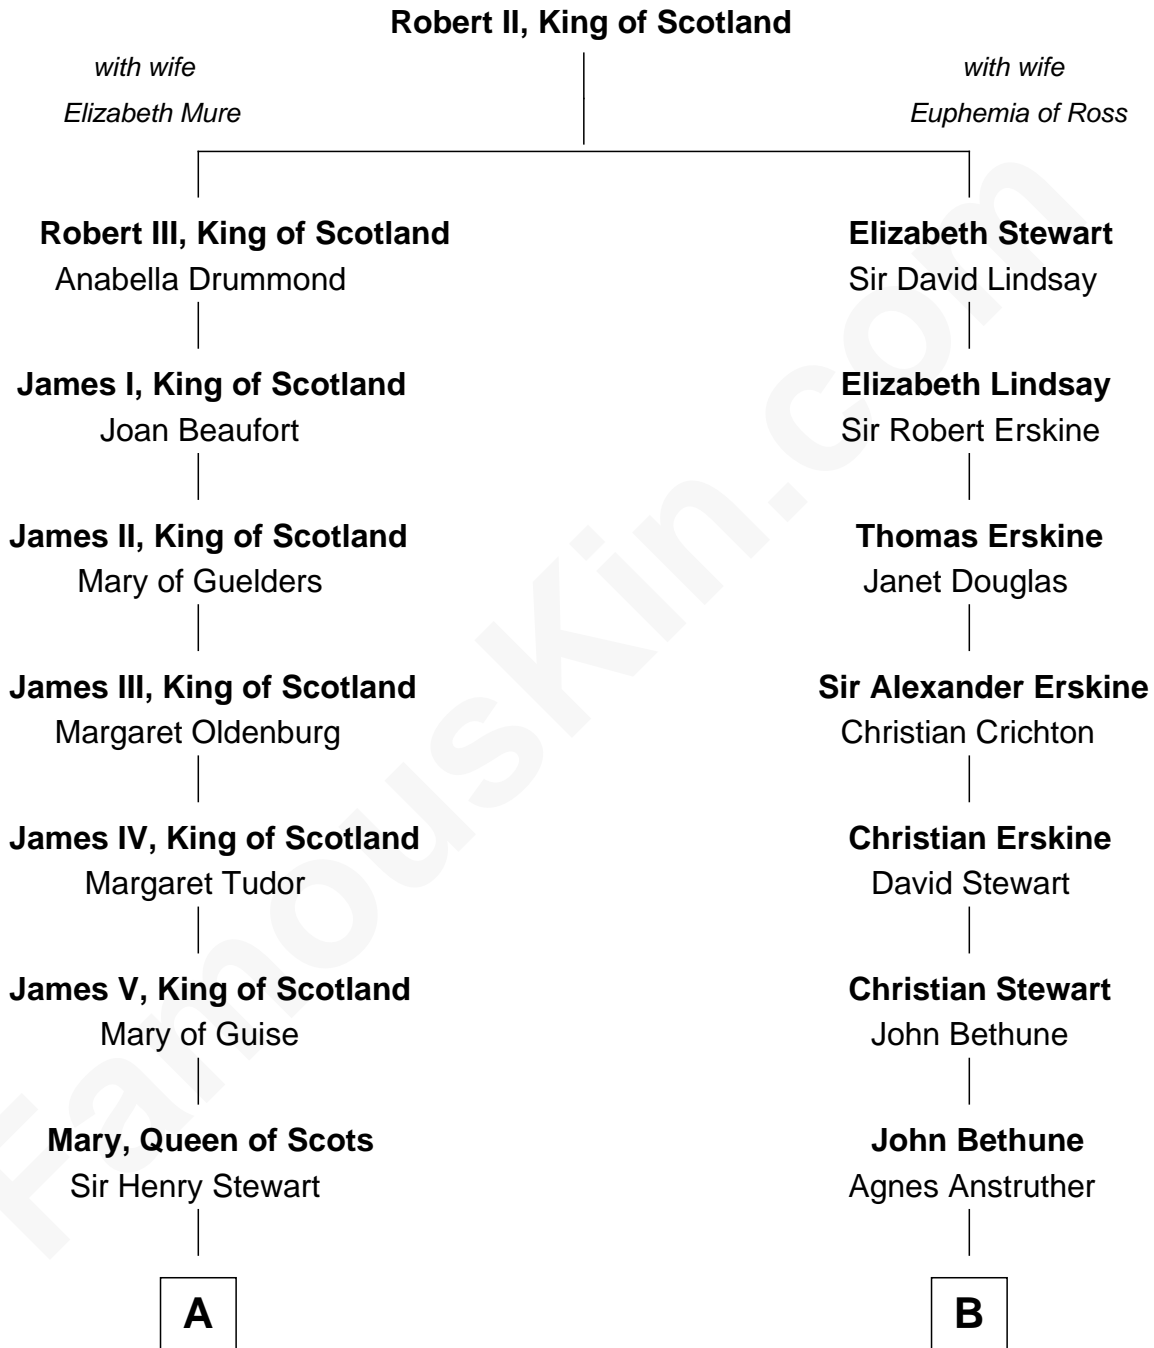

FamousKin.com

Relationship Chart of

Prince Harry

Duke of Sussex

18th cousin 2 times removed of

General George S. Patton

U.S. Army - World War II

C

Albert Edward John Spencer
Cynthia Elinor Beatrix Hamilton

Edward John Spencer
Frances Ruth Burke Roche

Princess Diana Frances Spencer
Charles III, King of the United Kingdom

Prince Harry
Duke of Sussex

D