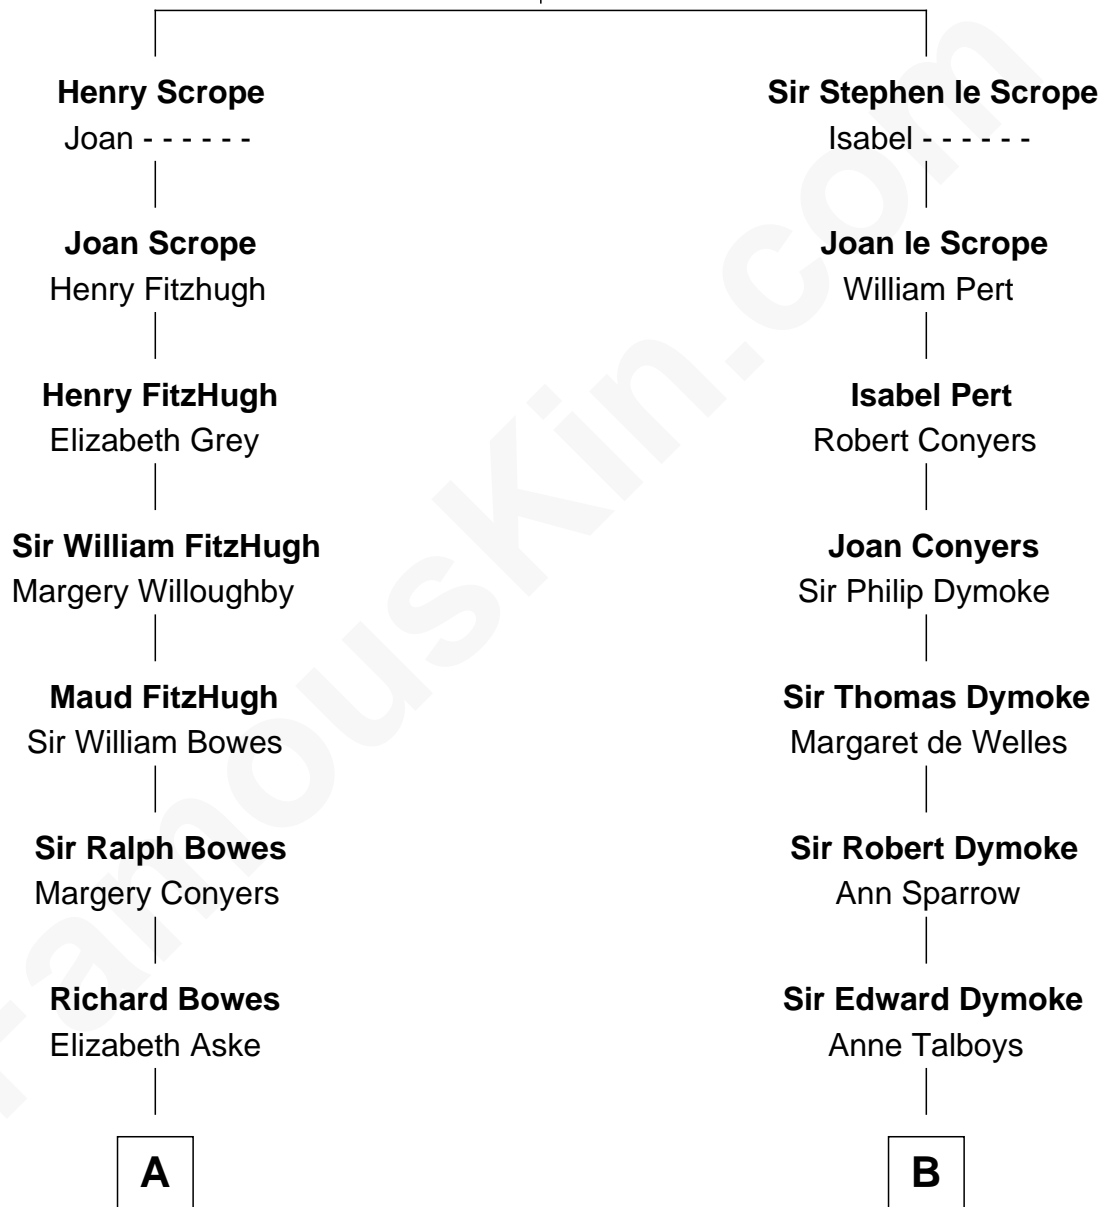

# FamousKin.com Relationship Chart of

**Prince Harry**  
*Duke of Sussex*

18th cousin 2 times removed of

**General George S. Patton**  
*U.S. Army - World War II*

**Sir Geoffrey le Scrope**  
Ivetta de Ros

**C**

**Elizabeth Bowes-Lyon**

George VI, King of the United Kingdom

**Elizabeth II, Queen of the United Kingdom**

Prince Philip of Edinburgh

**Charles III, King of the United Kingdom**

Princess Diana Frances Spencer

**Prince Harry**

*Duke of Sussex*

**D**

**George Smith Patton**

Ruth Wilson

**General George S. Patton**

*U.S. Army - World War II*

FamousKin.com