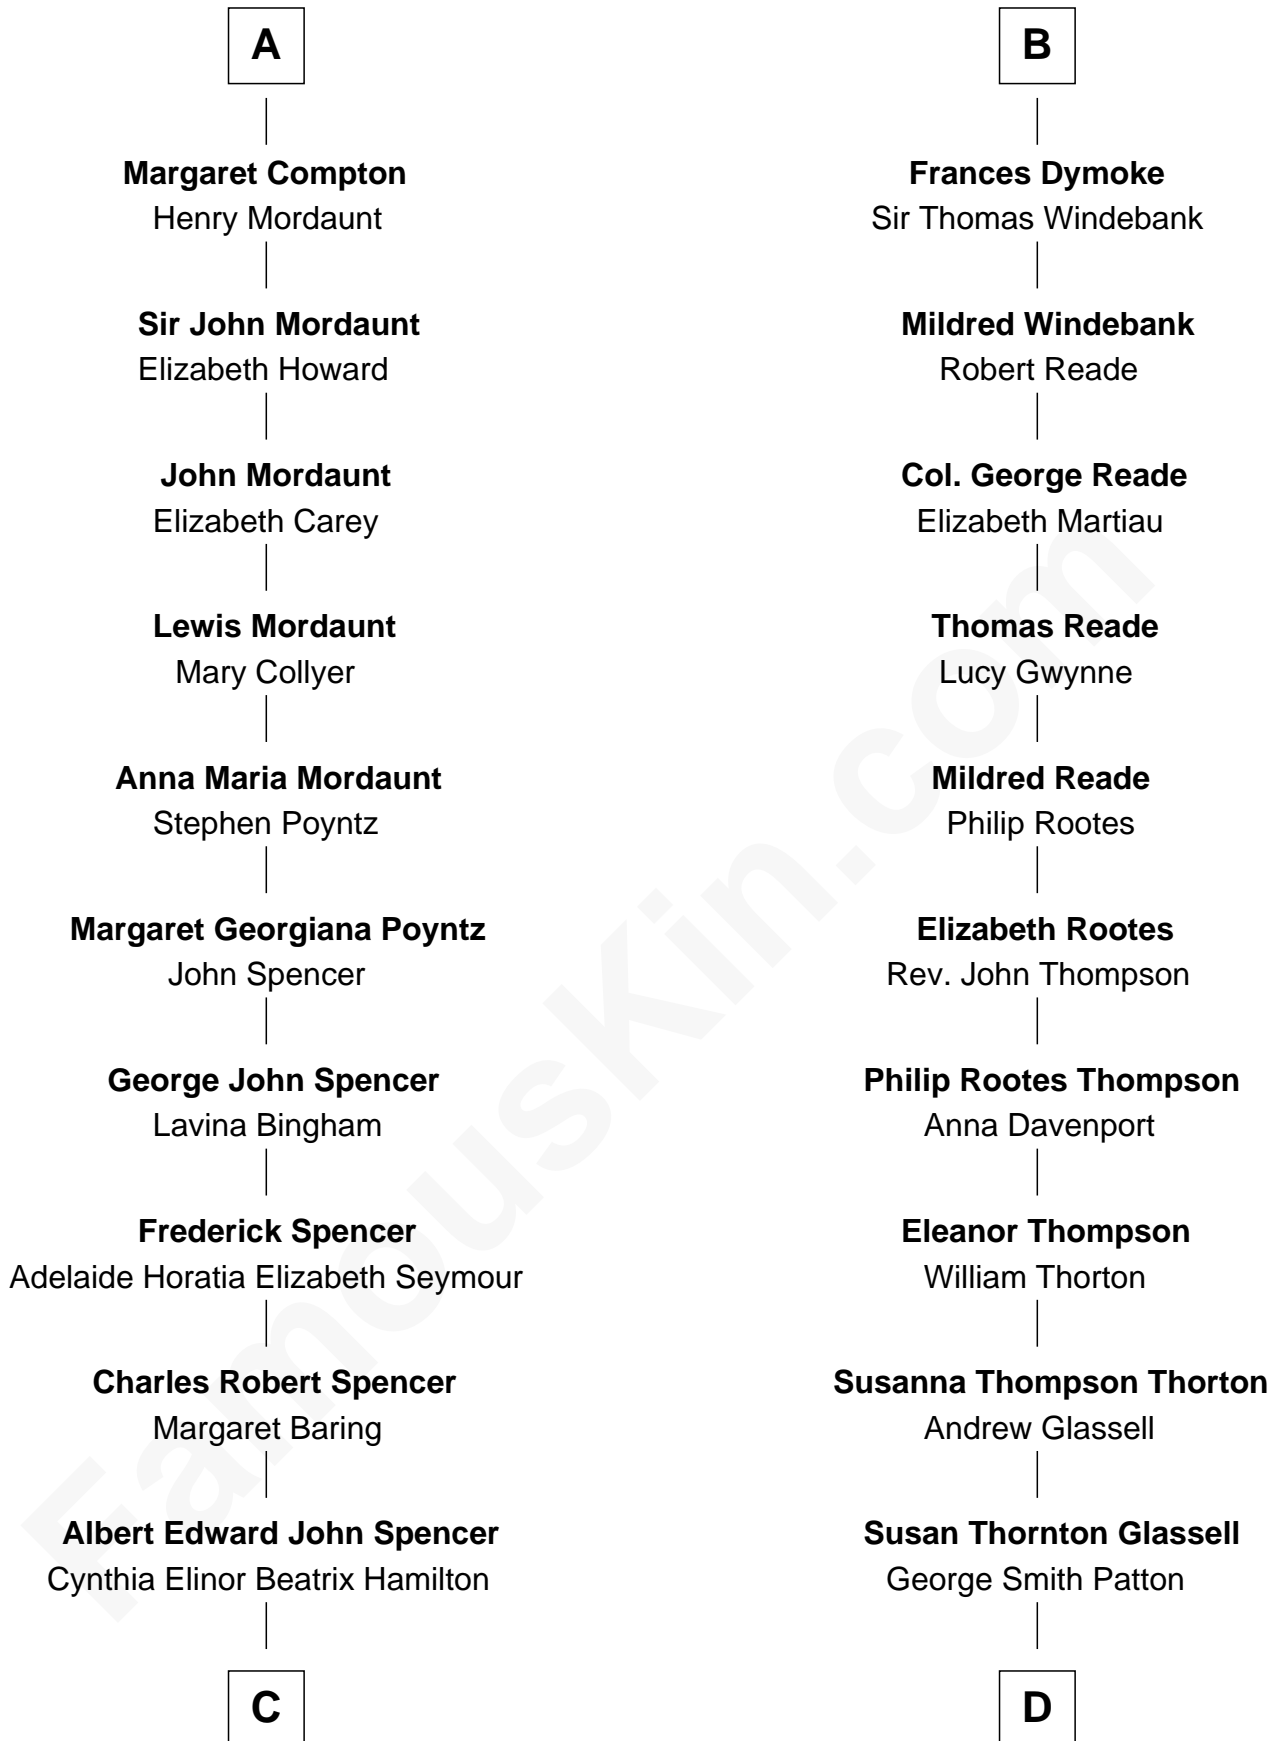

FamousKin.com Relationship Chart of

Prince Harry
Duke of Sussex

18th cousin 1 time removed of

General George S. Patton
U.S. Army - World War II

Sir Henry de Percy
Idoine de Clifford

C

Edward John Spencer
Frances Ruth Burke Roche

Princess Diana Frances Spencer
Charles III, King of the United Kingdom

Prince Harry
Duke of Sussex

D

George Smith Patton
Ruth Wilson

General George S. Patton
U.S. Army - World War II

FamousKin.com