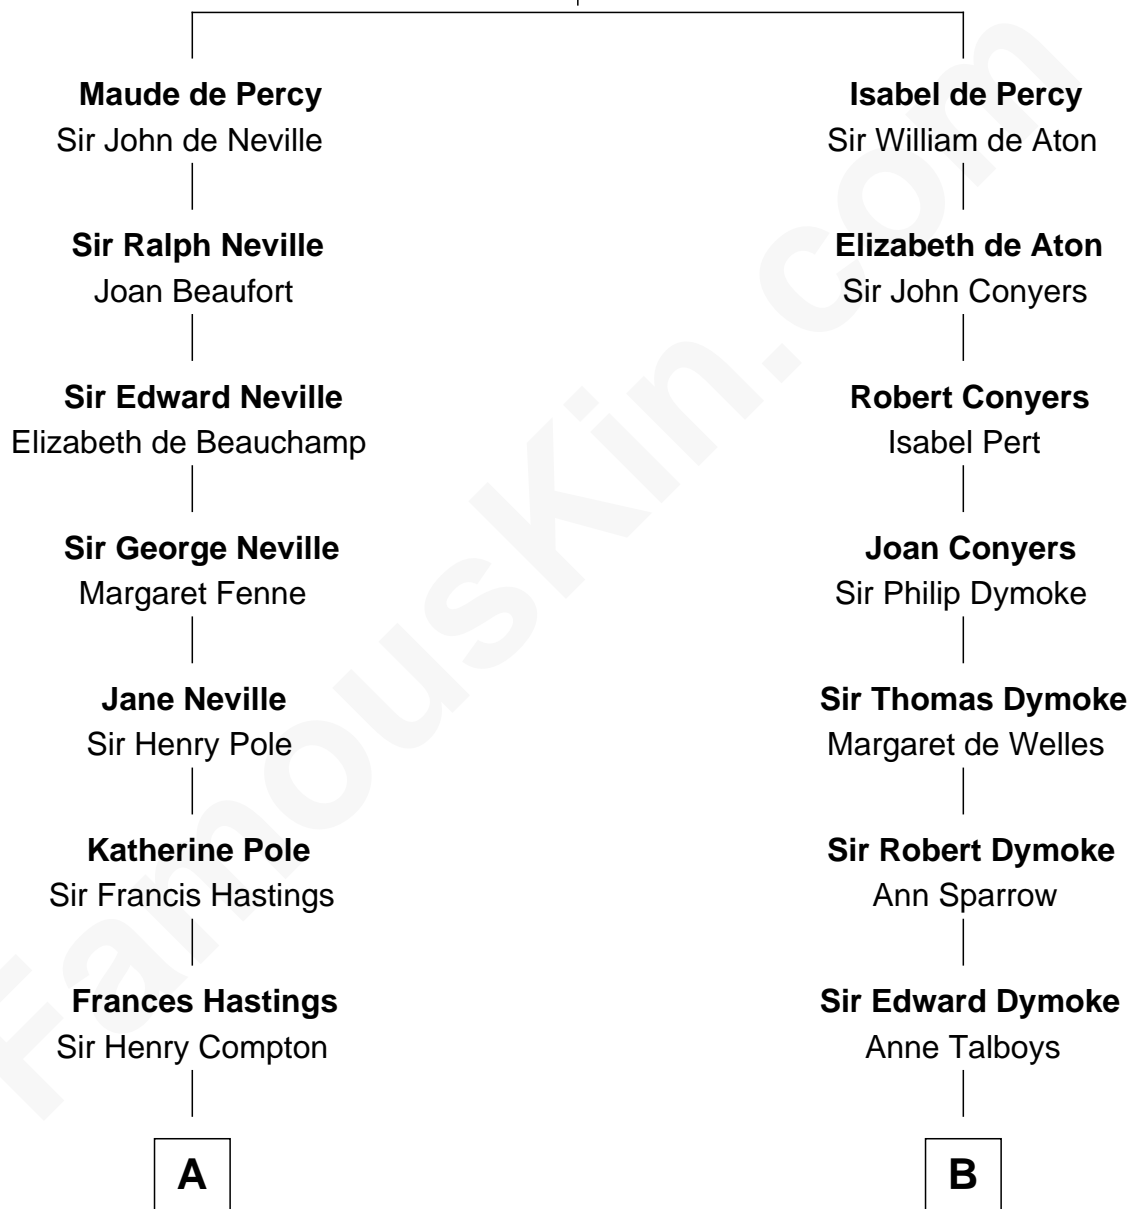

FamousKin.com Relationship Chart of

Prince Harry
Duke of Sussex

18th cousin 1 time removed of

General George S. Patton
U.S. Army - World War II

Sir Henry de Percy
Idoine de Clifford

C

Edward John Spencer
Frances Ruth Burke Roche

Princess Diana Frances Spencer
Charles III, King of the United Kingdom

Prince Harry
Duke of Sussex

D

George Smith Patton
Ruth Wilson

General George S. Patton
U.S. Army - World War II

FamousKin.com