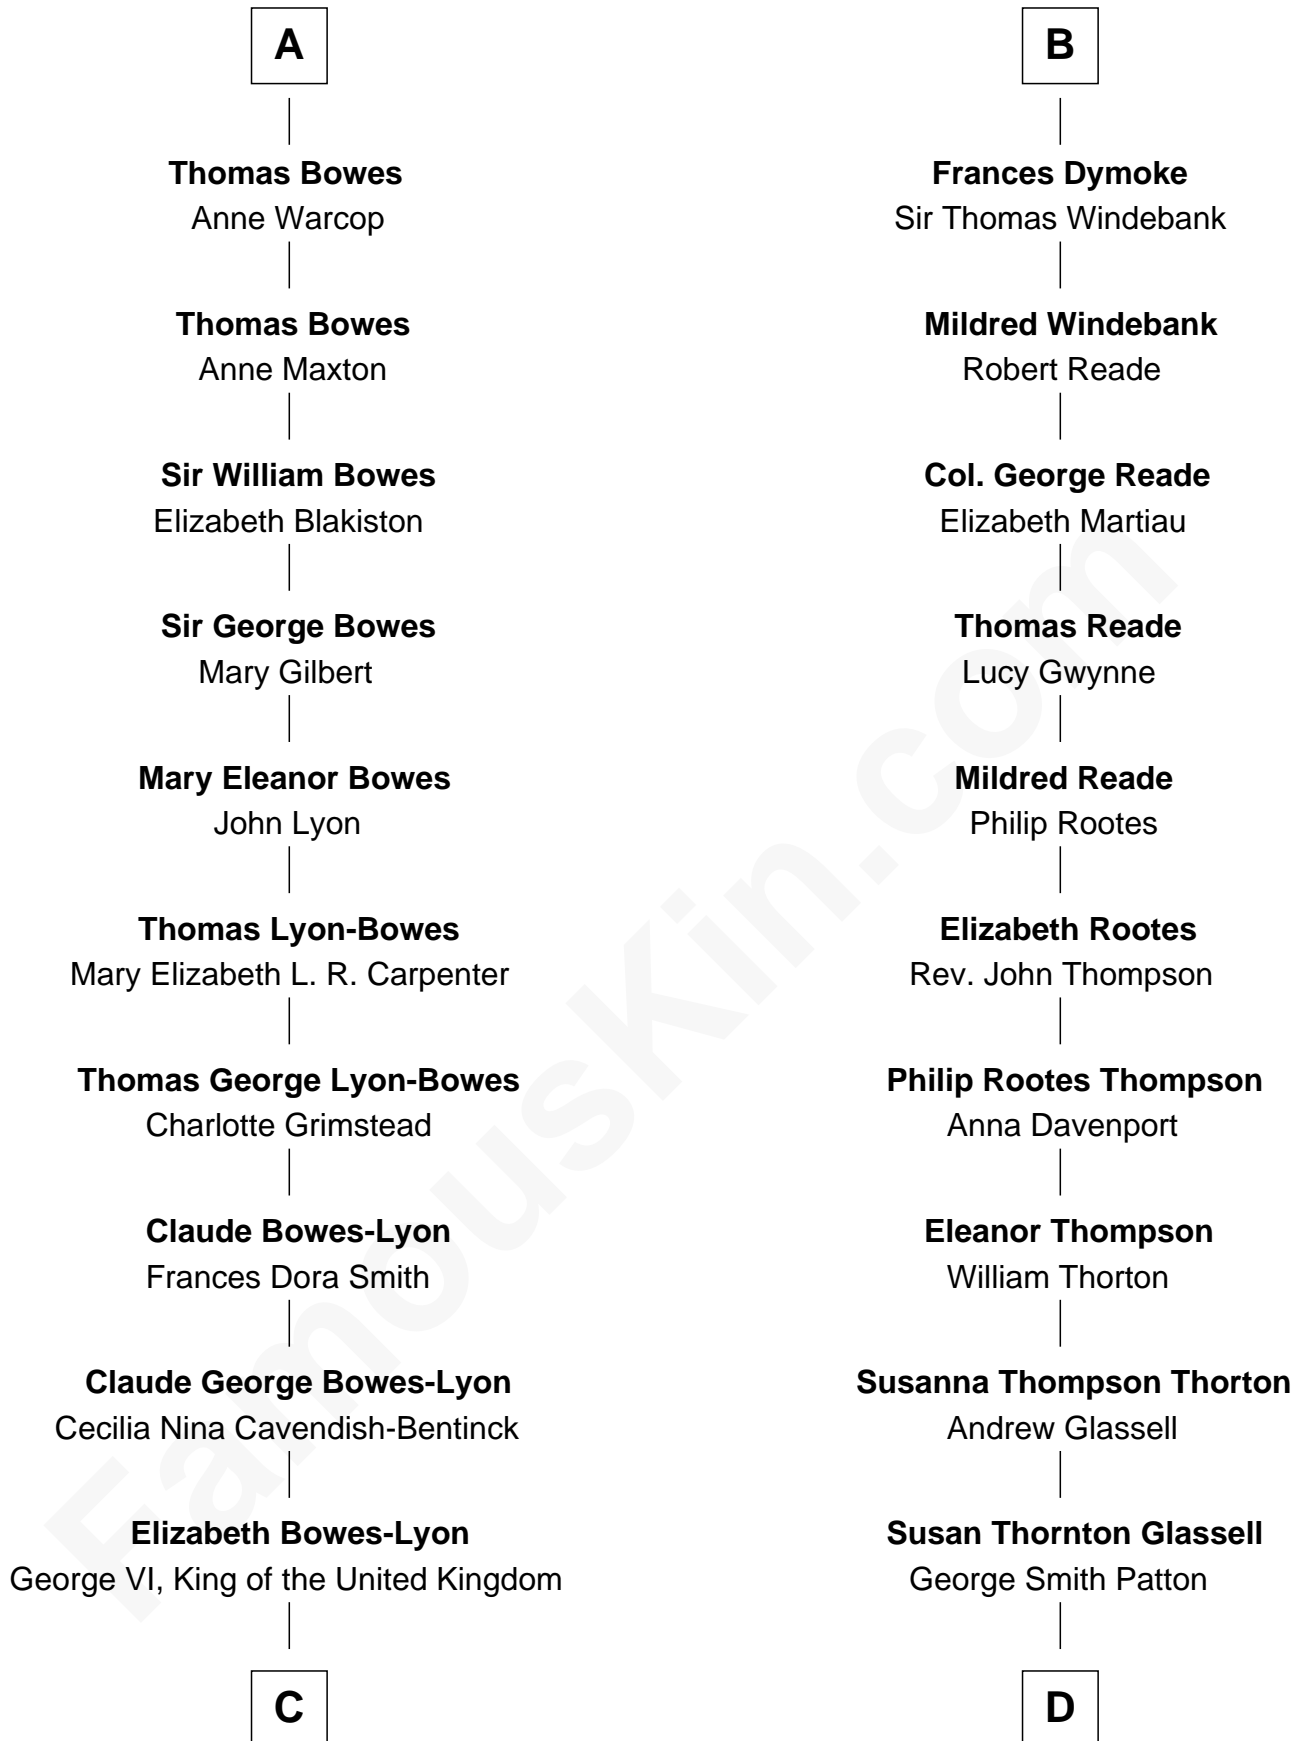

FamousKin.com Relationship Chart of

Prince Harry
Duke of Sussex

18th cousin 1 time removed of

General George S. Patton
U.S. Army - World War II

Sir Henry FitzHugh

Joan FitzHenry
Sir William de Greystoke

Sir Ralph de Greystoke
Katherine de Clifford

Joan de Greystoke
Sir William Bowes

Sir William Bowes
Maud FitzHugh

Sir Ralph Bowes
Margery Conyers

Richard Bowes
Elizabeth Aske

Sir George Bowes
Jane Talbot

A

Joan FitzHenry
Sir William de Greystoke

Sir Ralph de Greystoke
Katherine de Clifford

Maud de Greystoke
Eudo de Welles

Sir Lionel de Welles
Joan de Waterton

Margaret de Welles
Sir Thomas Dymoke

Sir Robert Dymoke
Ann Sparrow

Sir Edward Dymoke
Anne Talboys

B

C

Elizabeth II, Queen of the United Kingdom