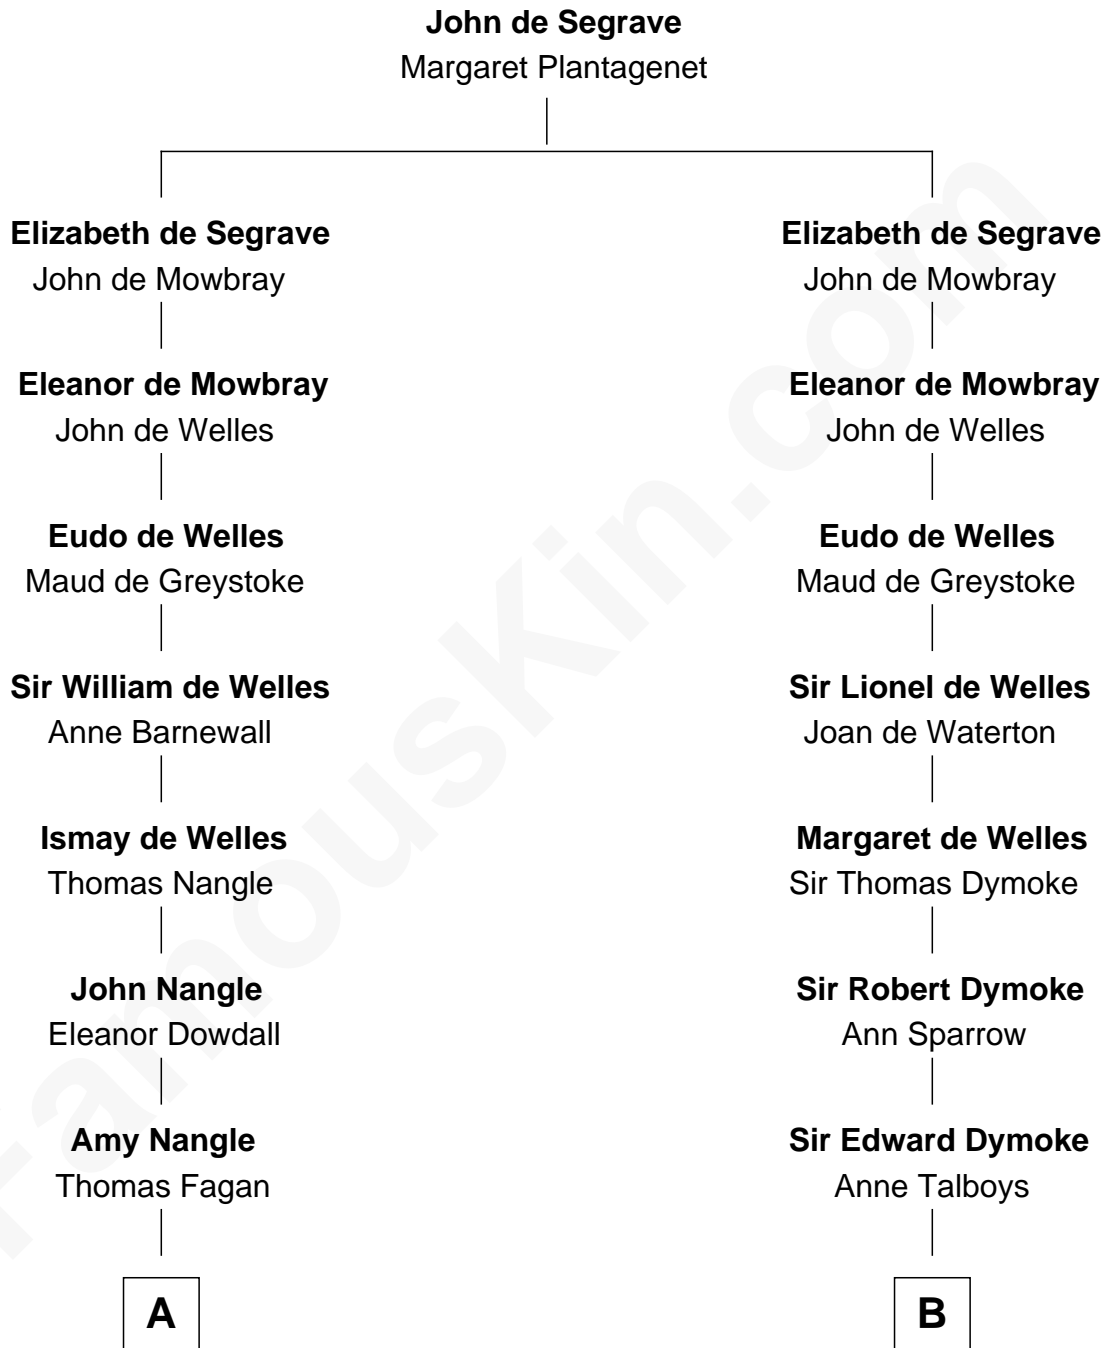

FamousKin.com Relationship Chart of

Prince Harry
Duke of Sussex

18th cousin 2 times removed of

General George S. Patton
U.S. Army - World War II

A

Richard Fagan
Cecily Holmes

John Fagan
Alice Segrave

John Fagan
Beale Knowles

Christopher Fagan
Mary Nagle

Patrick Fagan
Christiana FitzMaurice

Christopher Alexander Fagan
Hyacinthe Gabrielle Varis

Hyacinthe Gabrielle Fagan
Sir Richard Colley Wellesley

Anne Wellesley
Charles Augustus Cavendish-Bentinck