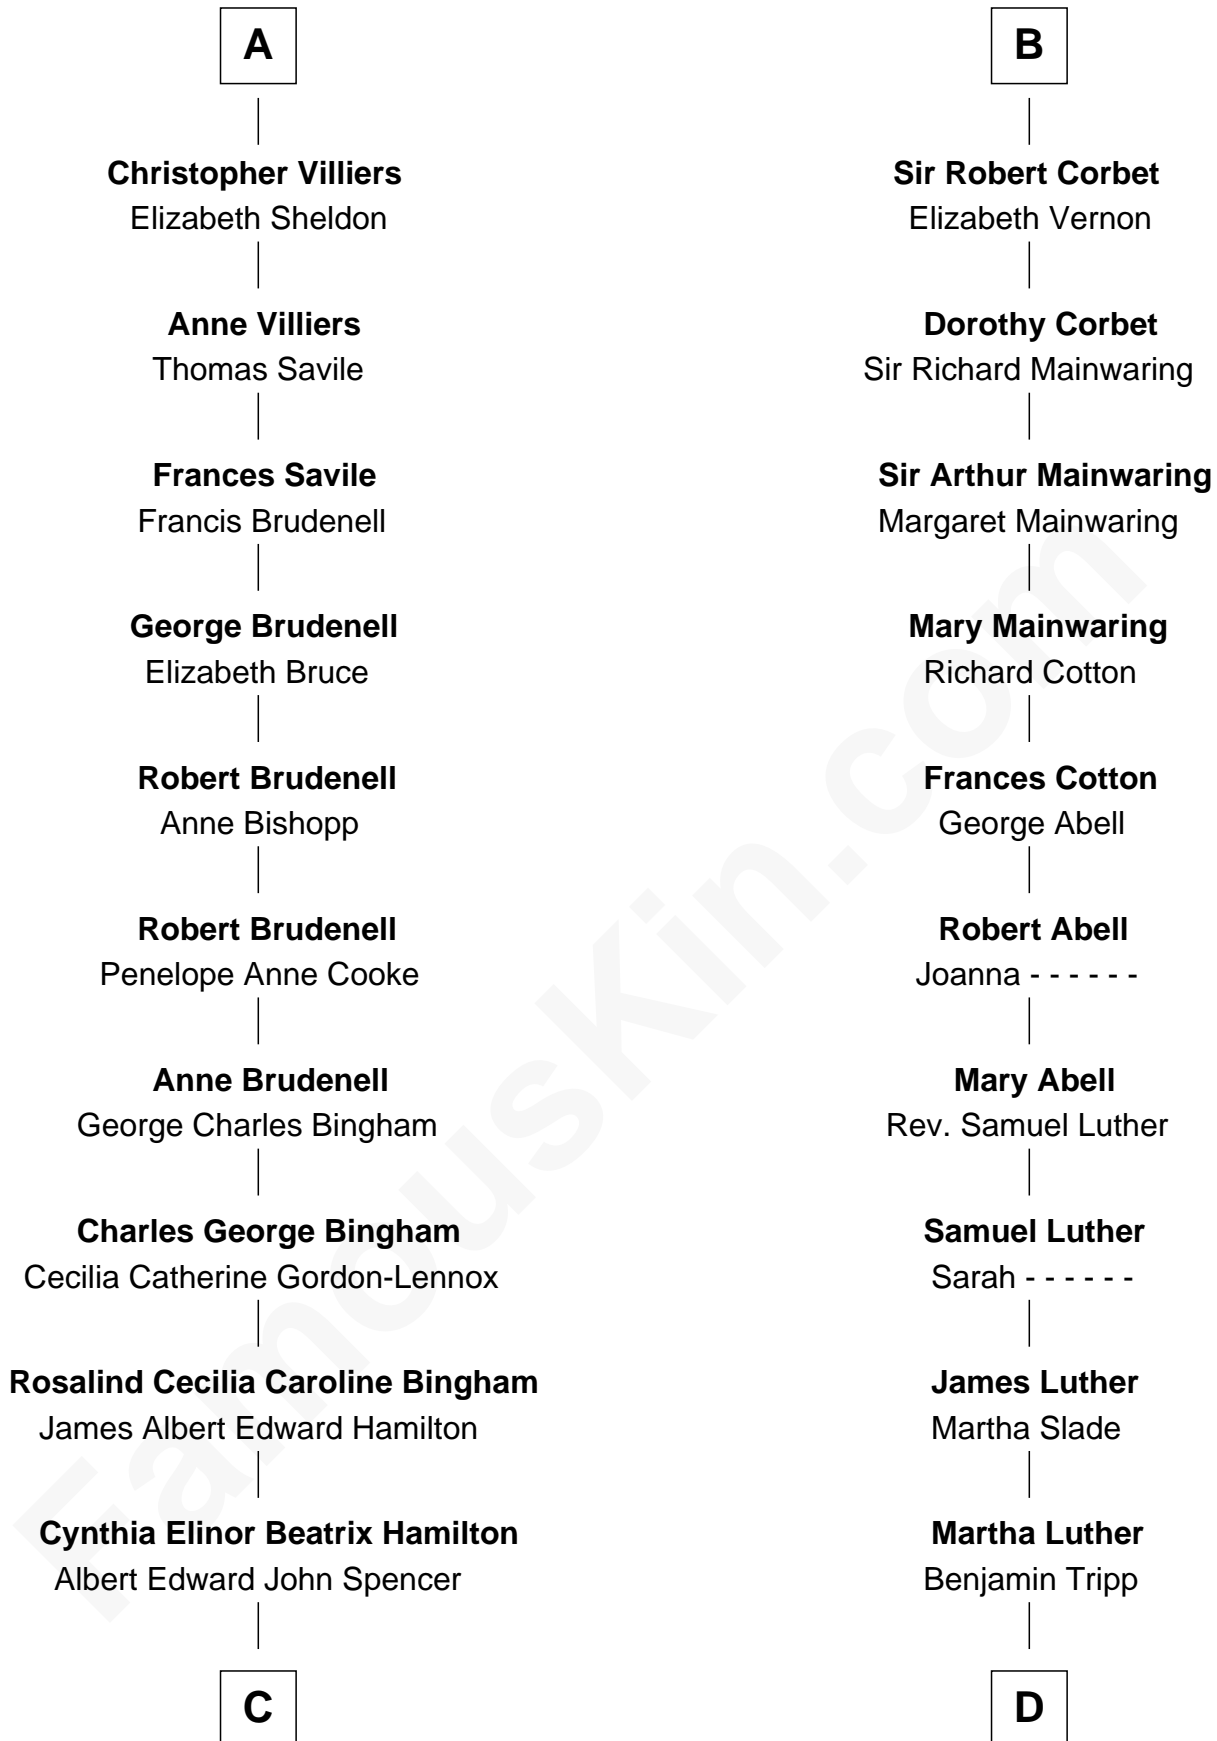

FamousKin.com Relationship Chart of

Prince Harry
Duke of Sussex

19th cousin 2 times removed of

Lizzie Borden
Accused Murderess

Sir Henry de Grey
Elizabeth Talbot

Margaret de Grey
Sir John Darcy

John Darcy
Joan de Greystoke

Joan Darcy
John Beaumont

George Beaumont
Joan Pauncefoot

William Beaumont
Mary Bassett

Anthony Beaumont
Anne Armstrong

Mary Beaumont
Sir George Villiers

A

Richard Grey
Blanche de la Vache

Alice Grey
Sir William Burley

Elizabeth Burley
Sir John Hopton

Sir Walter Hopton
Joan Mortimer

Sir Thomas Hopton
Eleanor Lucy

Elizabeth Hopton
Sir Roger Corbet

Sir Richard Corbet
Elizabeth Devereux

B

C

Edward John Spencer
Frances Ruth Burke Roche

Princess Diana Frances Spencer
Charles III, King of the United Kingdom

Prince Harry
Duke of Sussex

D

Susanna Tripp
John Vinnicum

Sarah L. Vinnicum
Joseph Morse

Anthony Morse
Rhoda Morrison

Sarah Anthony Morse
Andrew Jackson Borden