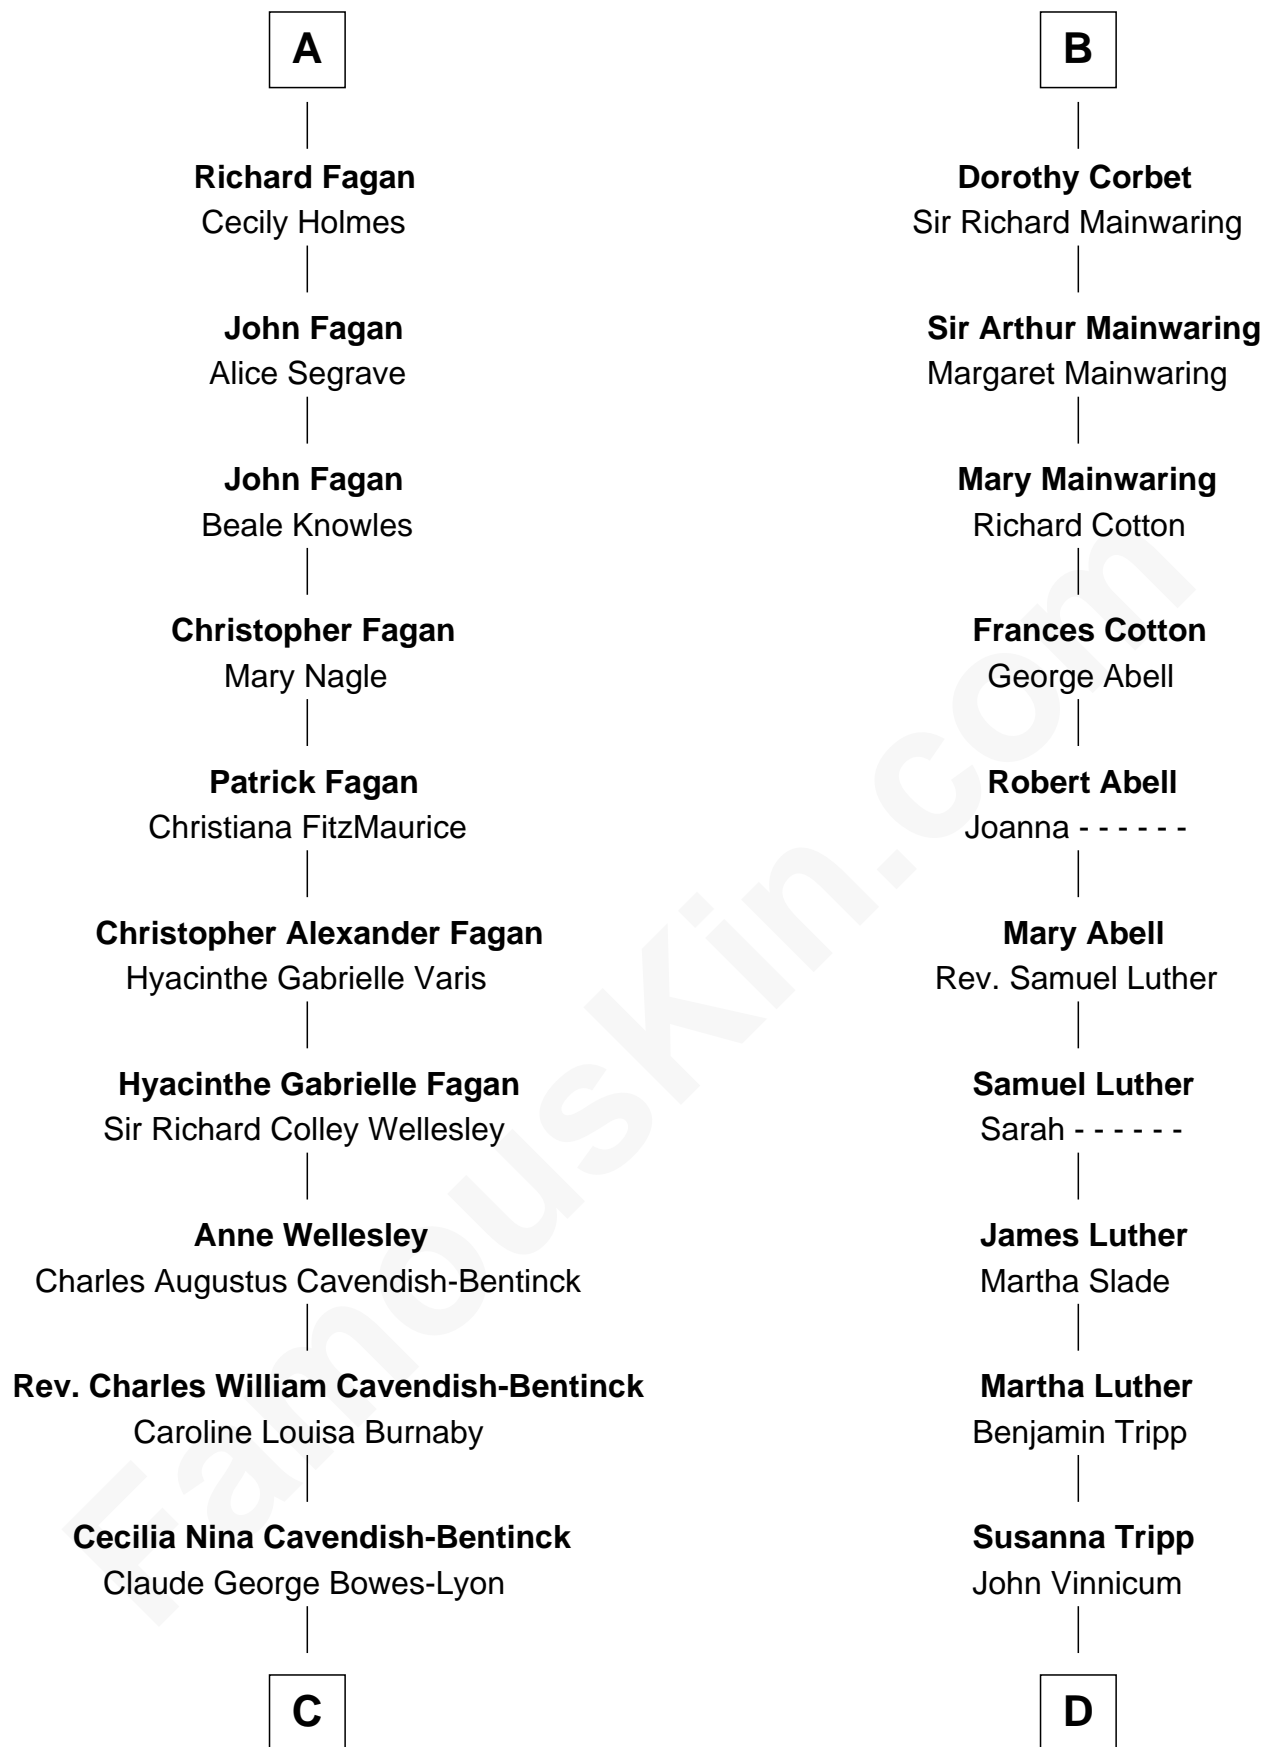

FamousKin.com Relationship Chart of

Prince Harry
Duke of Sussex

20th cousin of

Lizzie Borden
Accused Murderess

John de Mowbray
Joan of Lancaster

John de Mowbray
Elizabeth de Segrave

Eleanor de Mowbray
John de Welles

Sir Walter Lucy
Eleanor L'Arcedeckne

Eleanor Lucy
Sir Thomas Hopton

Elizabeth Hopton
Sir Roger Corbet

Sir Richard Corbet
Elizabeth Devereux

Sir Robert Corbet
Elizabeth Vernon

B

C

Elizabeth Bowes-Lyon