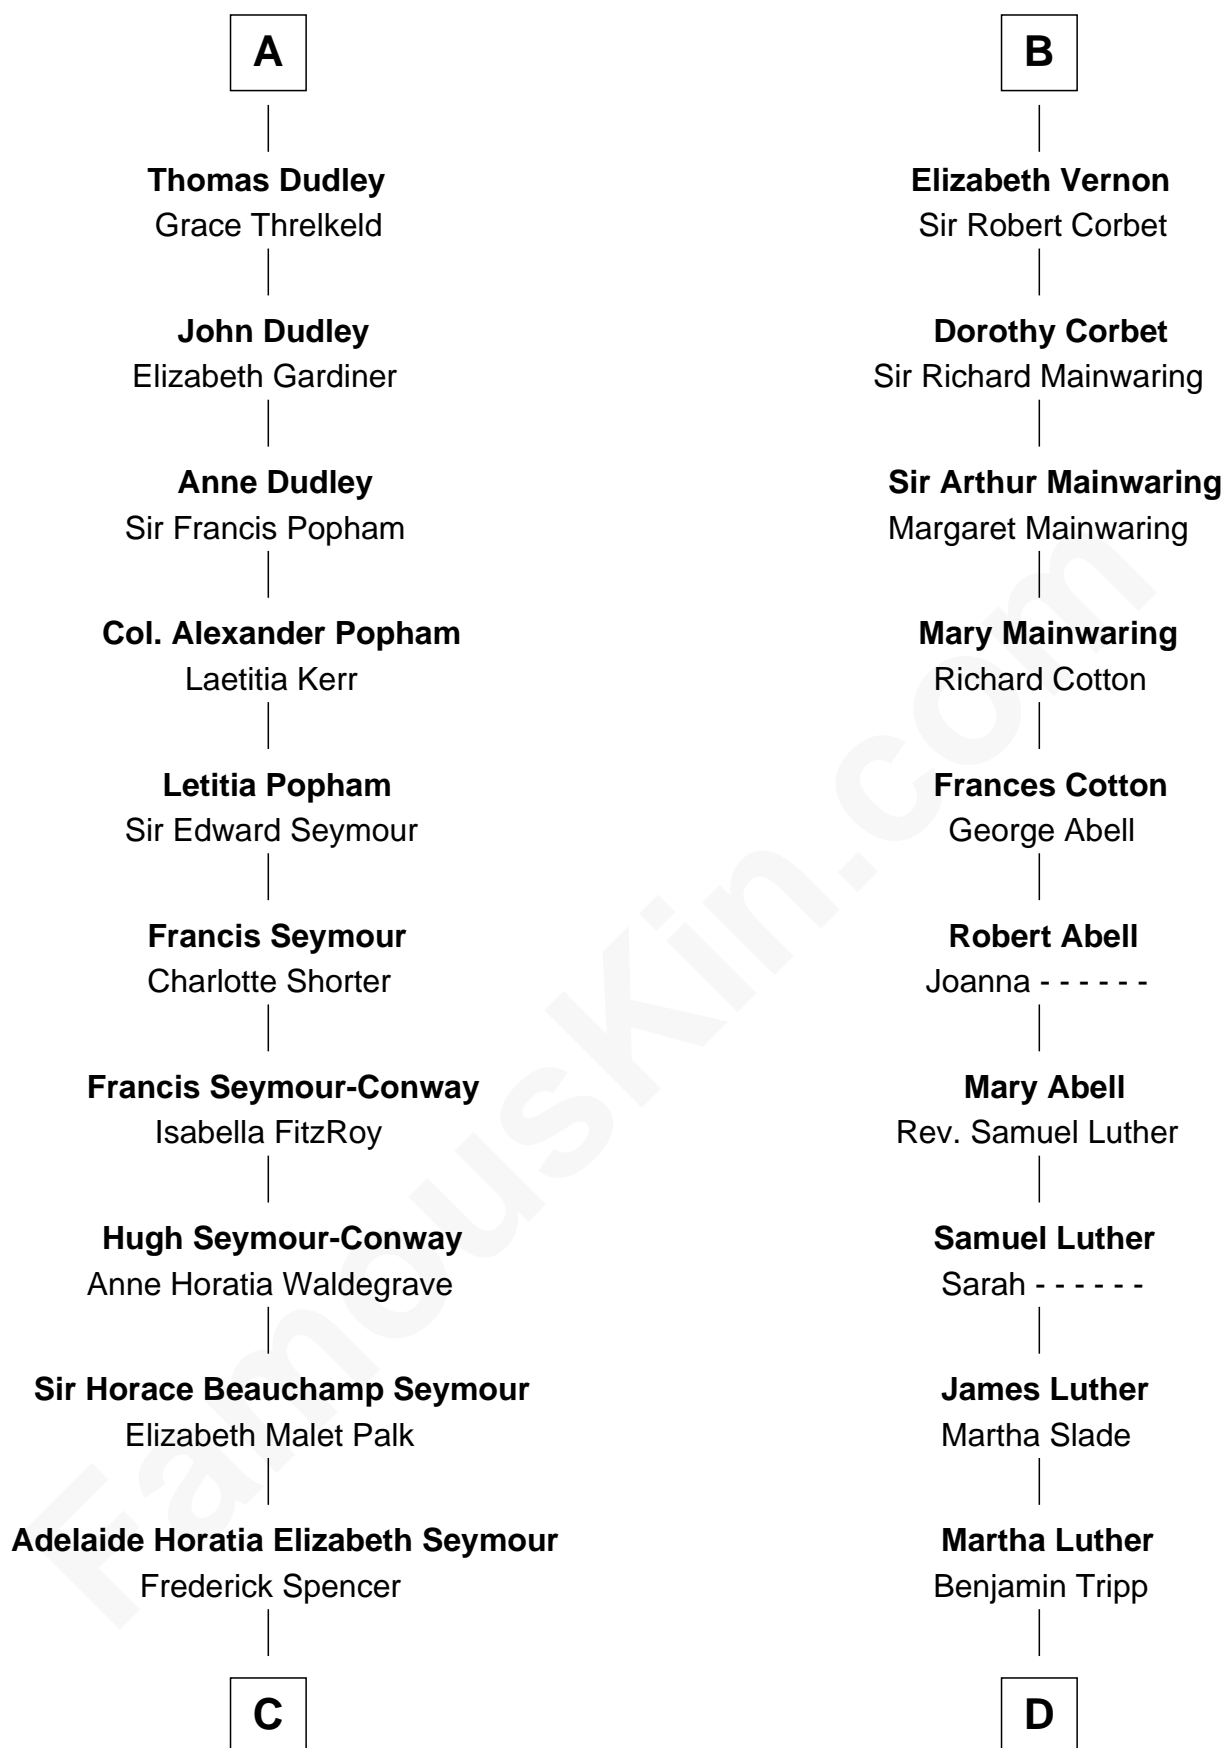

FamousKin.com Relationship Chart of

Prince Harry
Duke of Sussex

21st cousin of

Lizzie Borden
Accused Murderess

Edmund Plantagenet
Blanche of Artois

C

Charles Robert Spencer

Margaret Baring

Albert Edward John Spencer

Cynthia Elinor Beatrix Hamilton

Edward John Spencer

Frances Ruth Burke Roche

Princess Diana Frances Spencer

Charles III, King of the United Kingdom

Prince Harry

Duke of Sussex