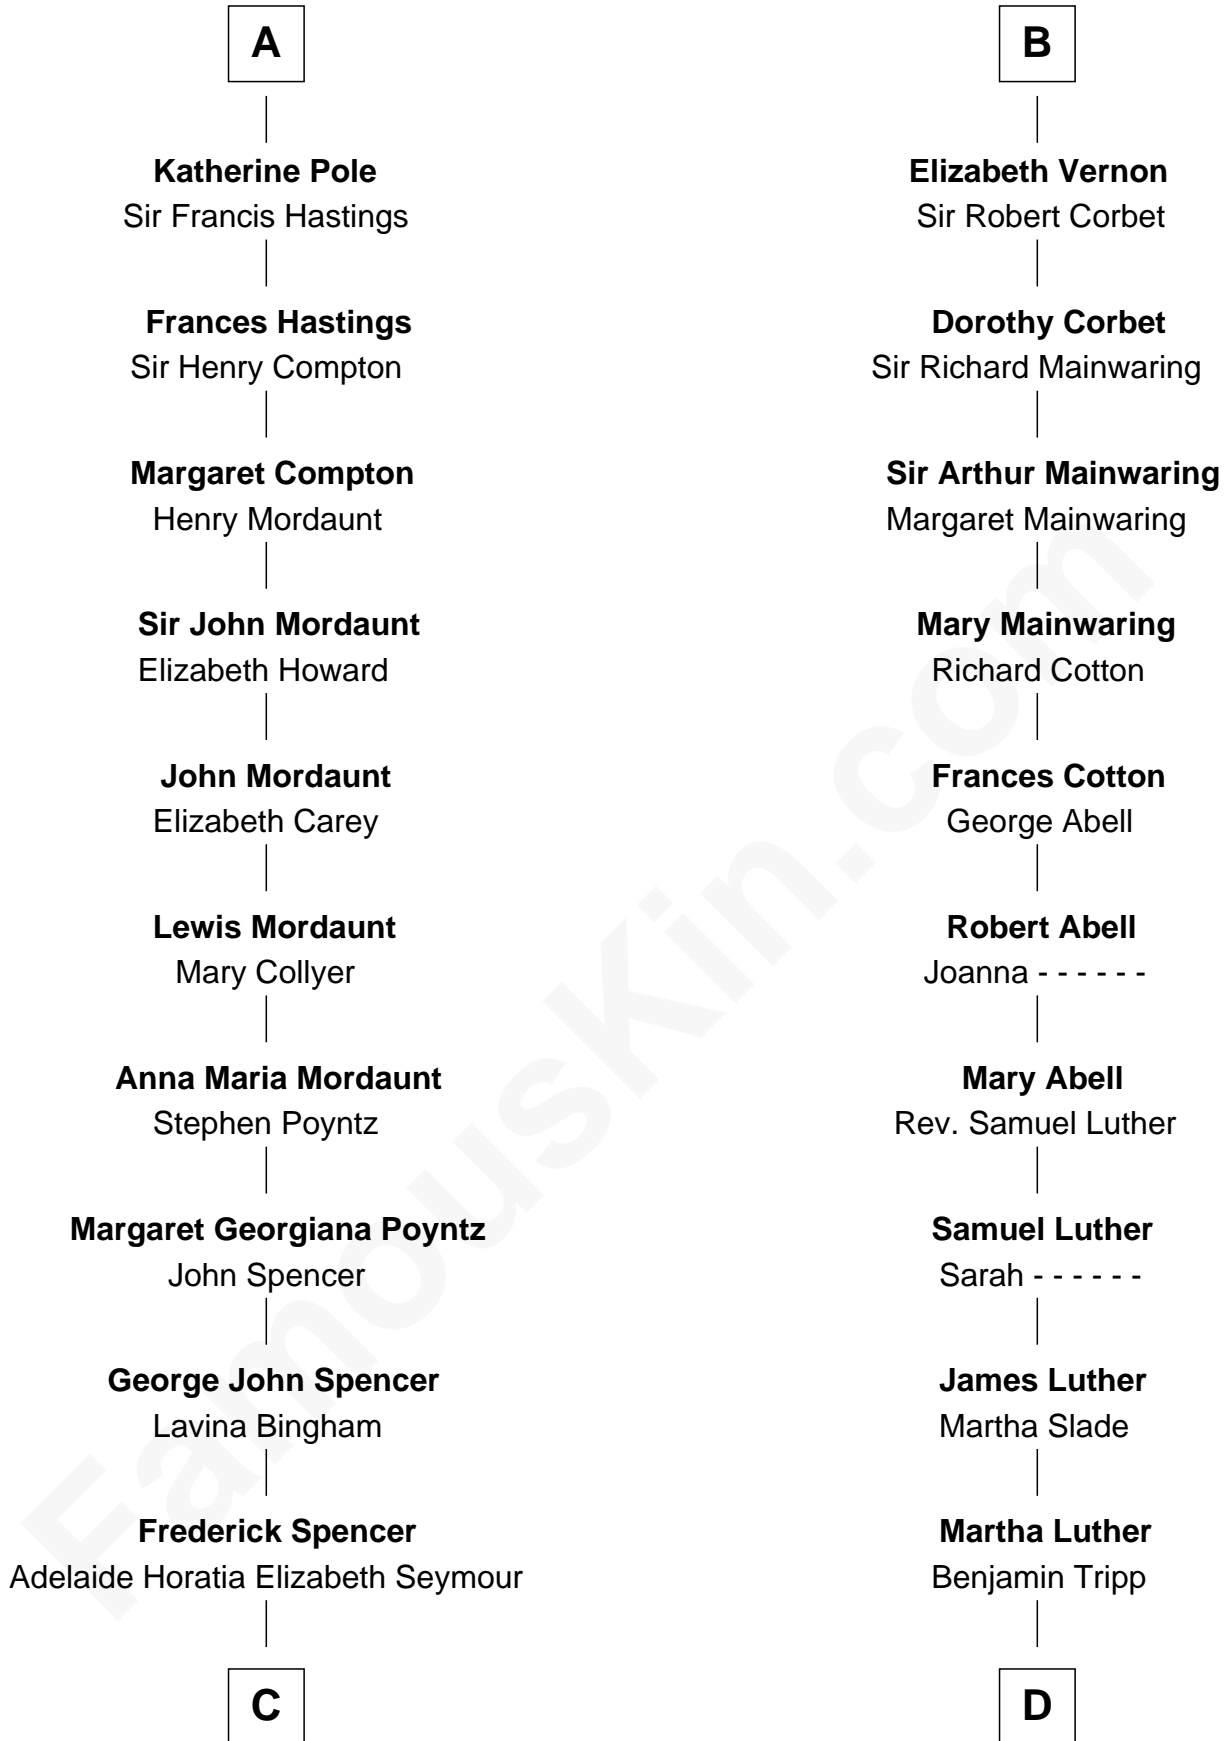

FamousKin.com Relationship Chart of

Prince Harry
Duke of Sussex

21st cousin of

Lizzie Borden
Accused Murderess

C

Charles Robert Spencer

Margaret Baring

Albert Edward John Spencer

Cynthia Elinor Beatrix Hamilton

Edward John Spencer

Frances Ruth Burke Roche

Princess Diana Frances Spencer

Charles III, King of the United Kingdom

Prince Harry

Duke of Sussex

D