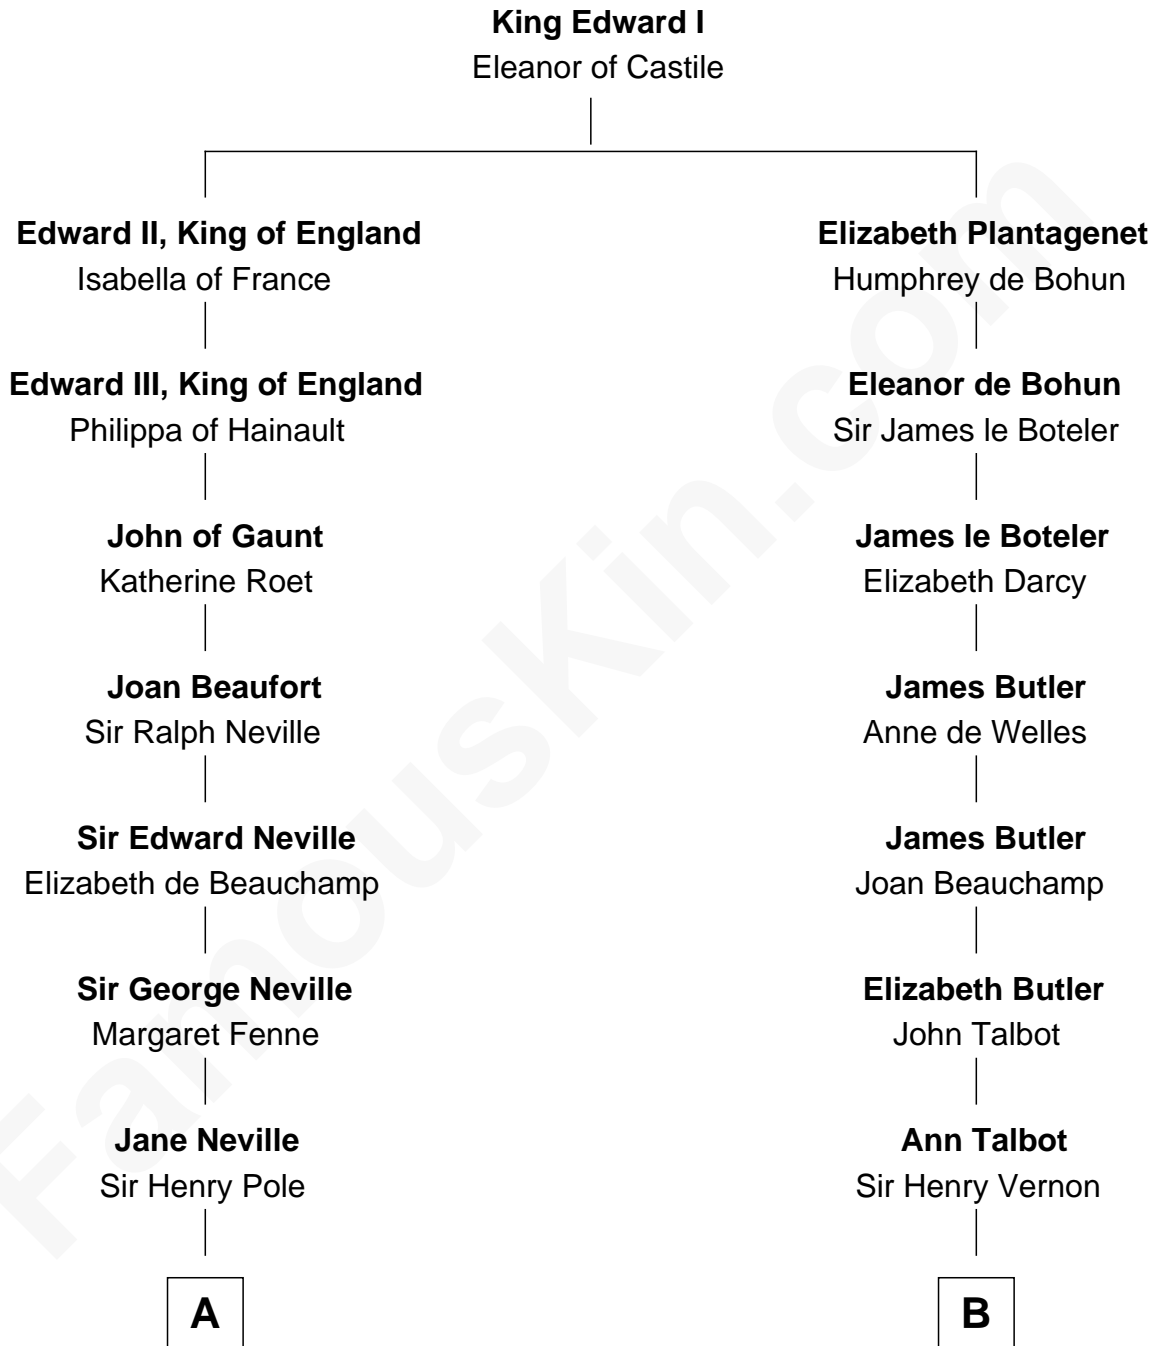

FamousKin.com Relationship Chart of

Prince Harry
Duke of Sussex

21st cousin of

Lizzie Borden
Accused Murderess

C

Charles Robert Spencer

Margaret Baring

Albert Edward John Spencer

Cynthia Elinor Beatrix Hamilton

Edward John Spencer

Frances Ruth Burke Roche

Princess Diana Frances Spencer

Charles III, King of the United Kingdom

Prince Harry

Duke of Sussex

D

Lizzie Borden

Accused Murderess