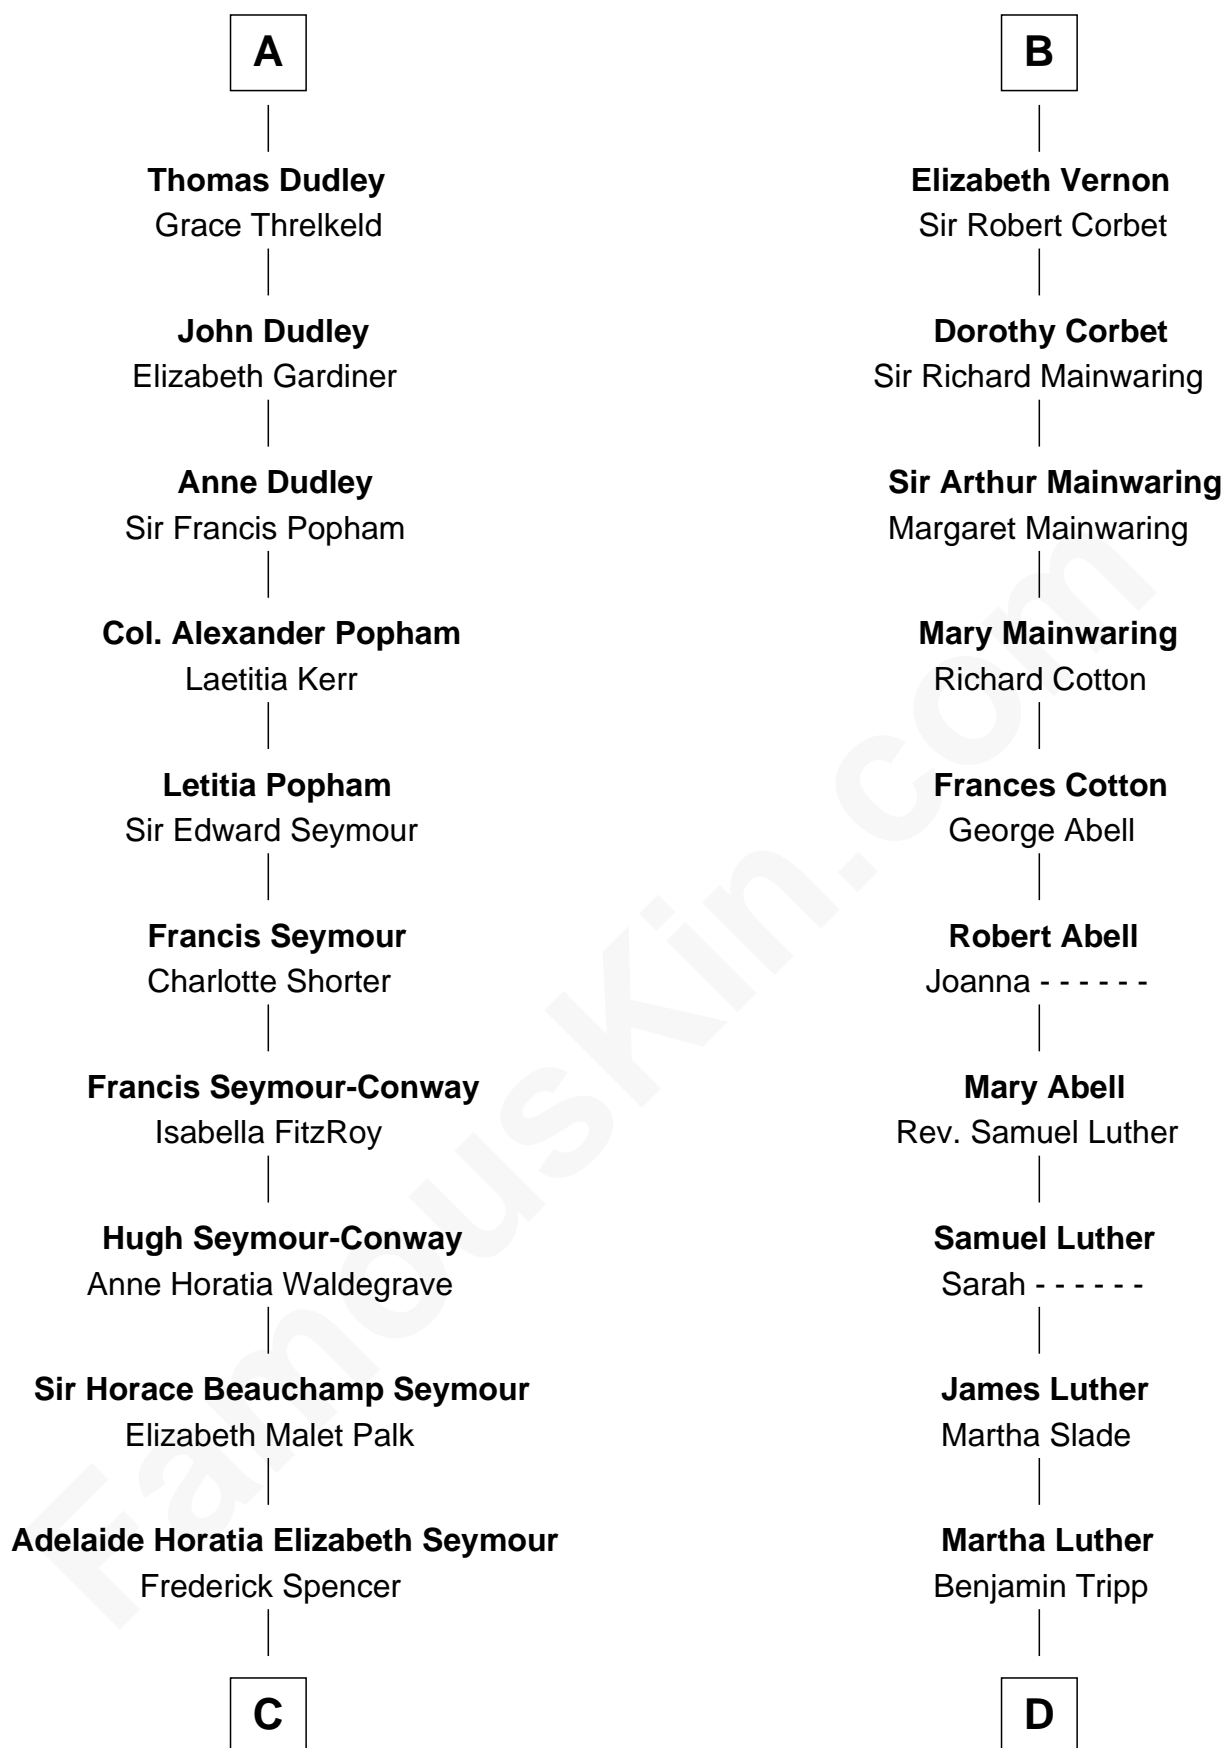

FamousKin.com Relationship Chart of

Prince Harry
Duke of Sussex

21st cousin of

Lizzie Borden
Accused Murderess

Sir Patrick de Chaworth
Isabella de Beauchamp

Maud de Chaworth
Henry Plantagenet

Mary Plantagenet
Henry de Percy

Sir Richard Fitzalan
Elizabeth de Bohun

Joan Fitzalan
Sir William Beauchamp

Joan Beauchamp
James Butler

Elizabeth Butler
John Talbot

Ann Talbot
Sir Henry Vernon

B

C

Charles Robert Spencer

Margaret Baring

Albert Edward John Spencer

Cynthia Elinor Beatrix Hamilton

Edward John Spencer

Frances Ruth Burke Roche

Princess Diana Frances Spencer

Charles III, King of the United Kingdom

Prince Harry