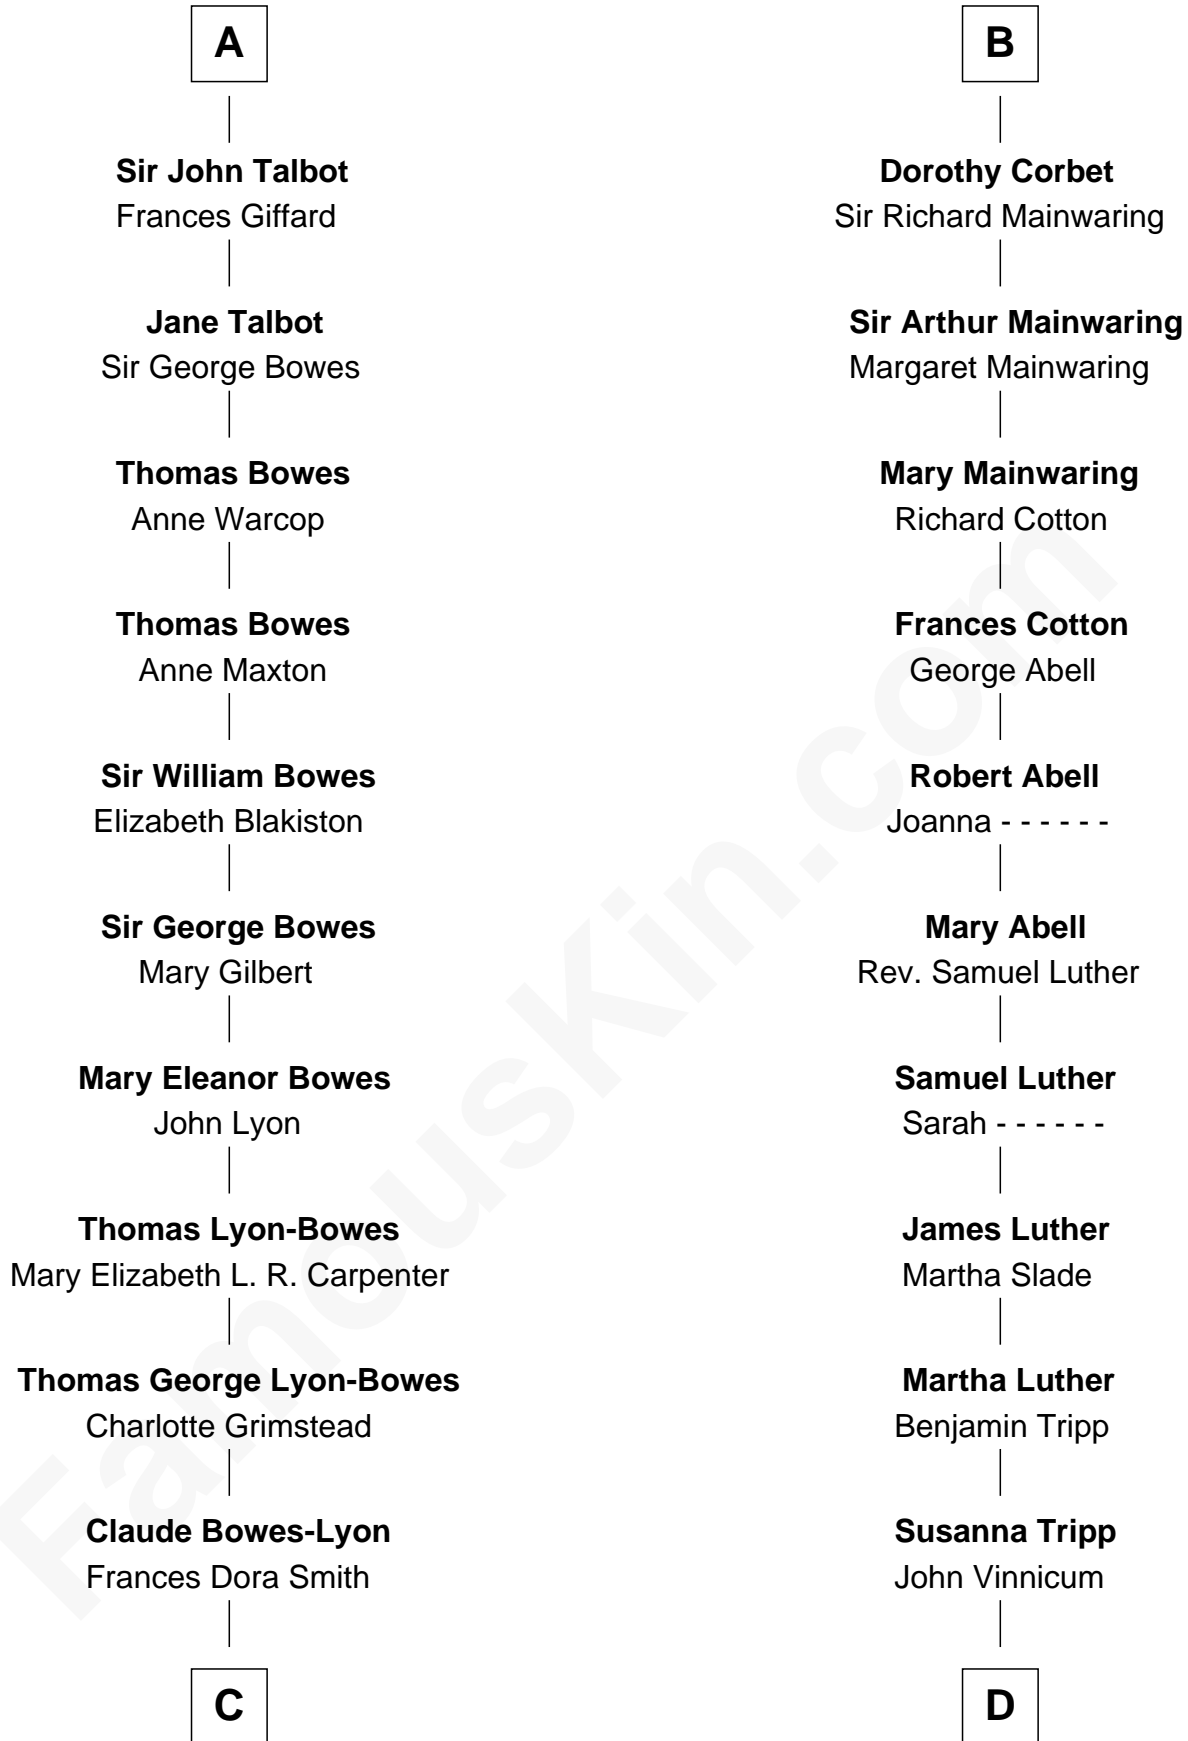

FamousKin.com Relationship Chart of

Prince Harry
Duke of Sussex

20th cousin 1 time removed of

Lizzie Borden
Accused Murderess

William de Ros
Maude de Vaux

Sir William de Ros
Margery de Badlesmere

Maud de Roos
John de Welles

Anne de Welles
James Butler

James Butler
Joan Beauchamp

Elizabeth Butler
John Talbot

Sir Gilbert Talbot
Audrey Cotton

Sir John Talbot
Margaret Troutbeck

A

Sir William de Ros
Margery de Badlesmere

Maud de Roos
John de Welles

Anne de Welles
James Butler

James Butler
Joan Beauchamp

Elizabeth Butler
John Talbot

Ann Talbot
Sir Henry Vernon

Elizabeth Vernon
Sir Robert Corbet

B

C

Claude George Bowes-Lyon
Cecilia Nina Cavendish-Bentinck