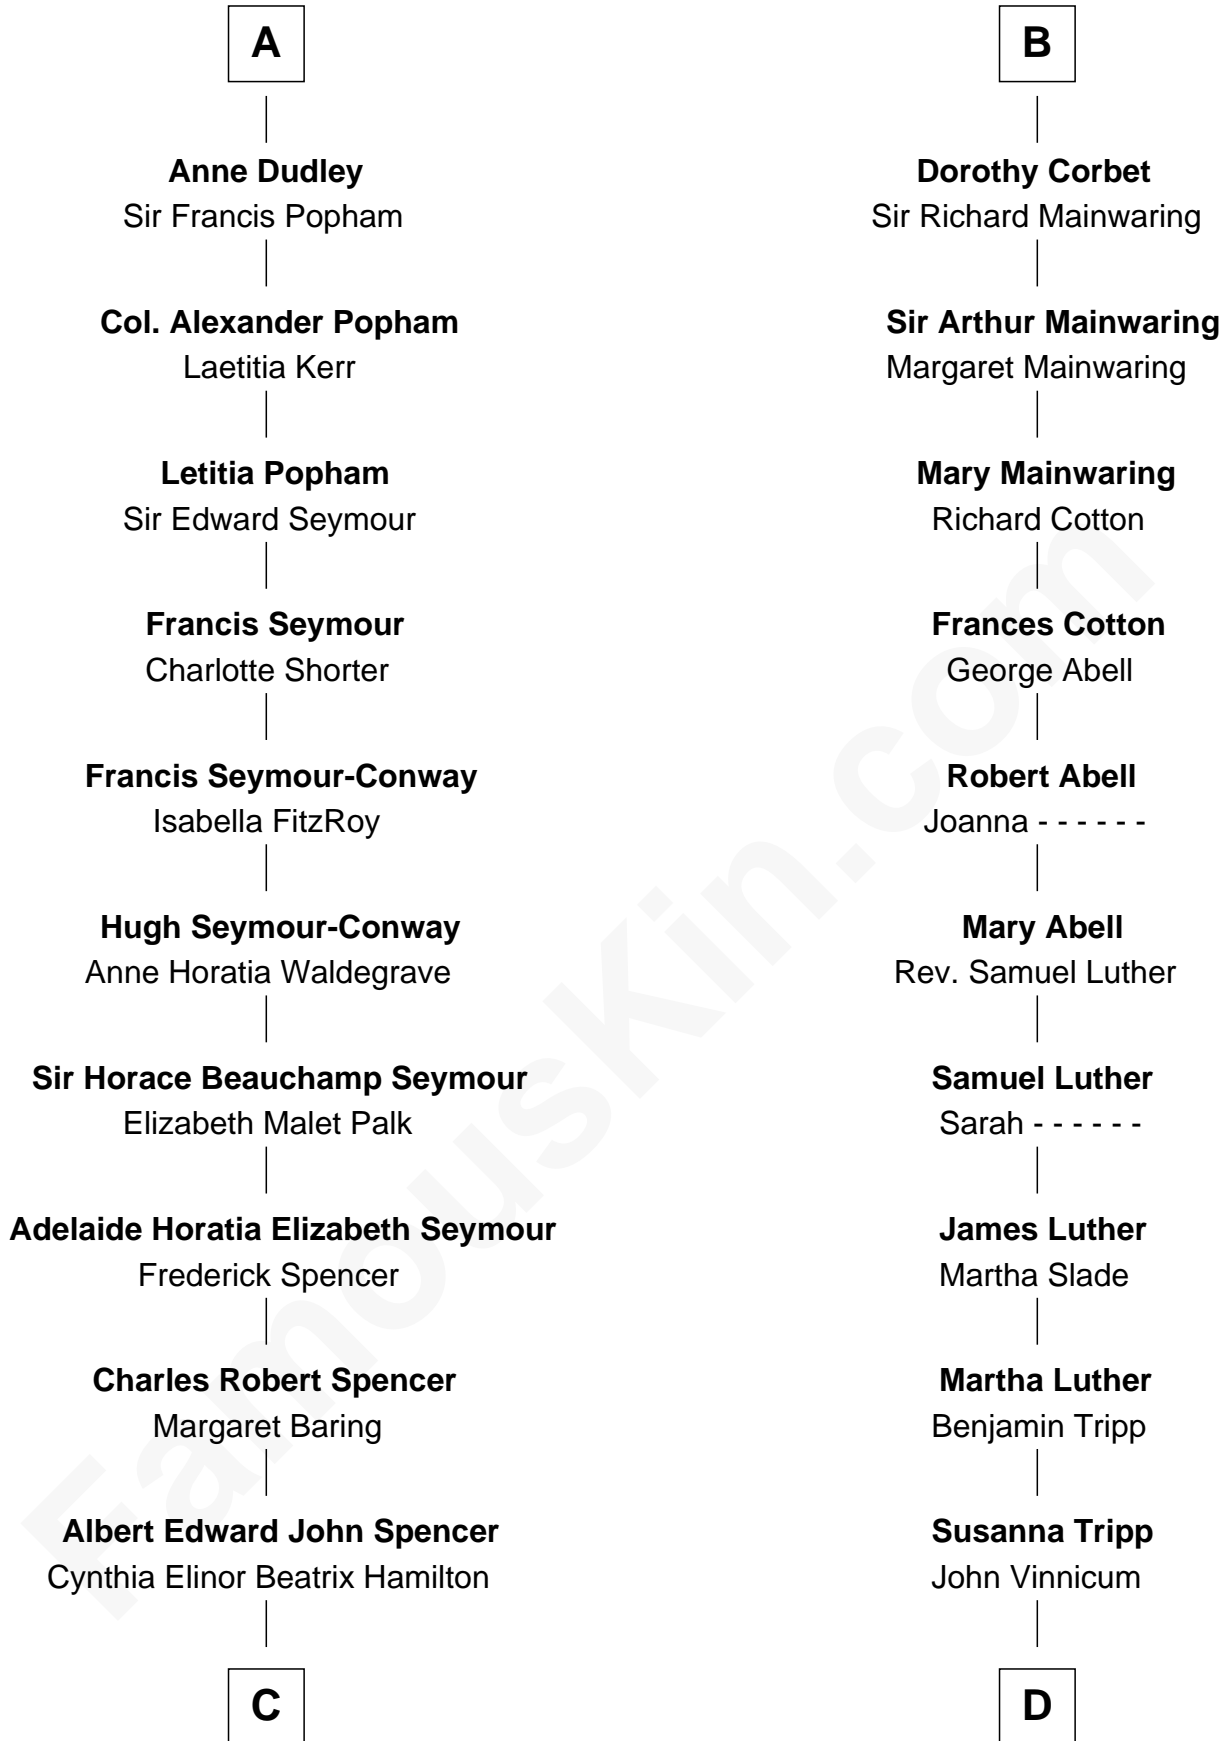

FamousKin.com Relationship Chart of

Prince Harry
Duke of Sussex

19th cousin 1 time removed of

Lizzie Borden
Accused Murderess

Ralph de Stafford
Margaret de Audley

Sir Hugh de Stafford
Philippa de Beauchamp

Robert de Ferrers
Margaret Despencer

Sir Edmund Ferrers
Ellen Roche

Sir William Ferrers
Elizabeth Belknap

Anne Ferrers
Sir Walter Devereux

Elizabeth Devereux
Sir Richard Corbet

Sir Robert Corbet
Elizabeth Vernon

B

C

Edward John Spencer
Frances Ruth Burke Roche

Princess Diana Frances Spencer
Charles III, King of the United Kingdom

Prince Harry
Duke of Sussex

D

Sarah L. Vinnicum
Joseph Morse

Anthony Morse
Rhoda Morrison

Sarah Anthony Morse
Andrew Jackson Borden

Lizzie Borden
Accused Murderess