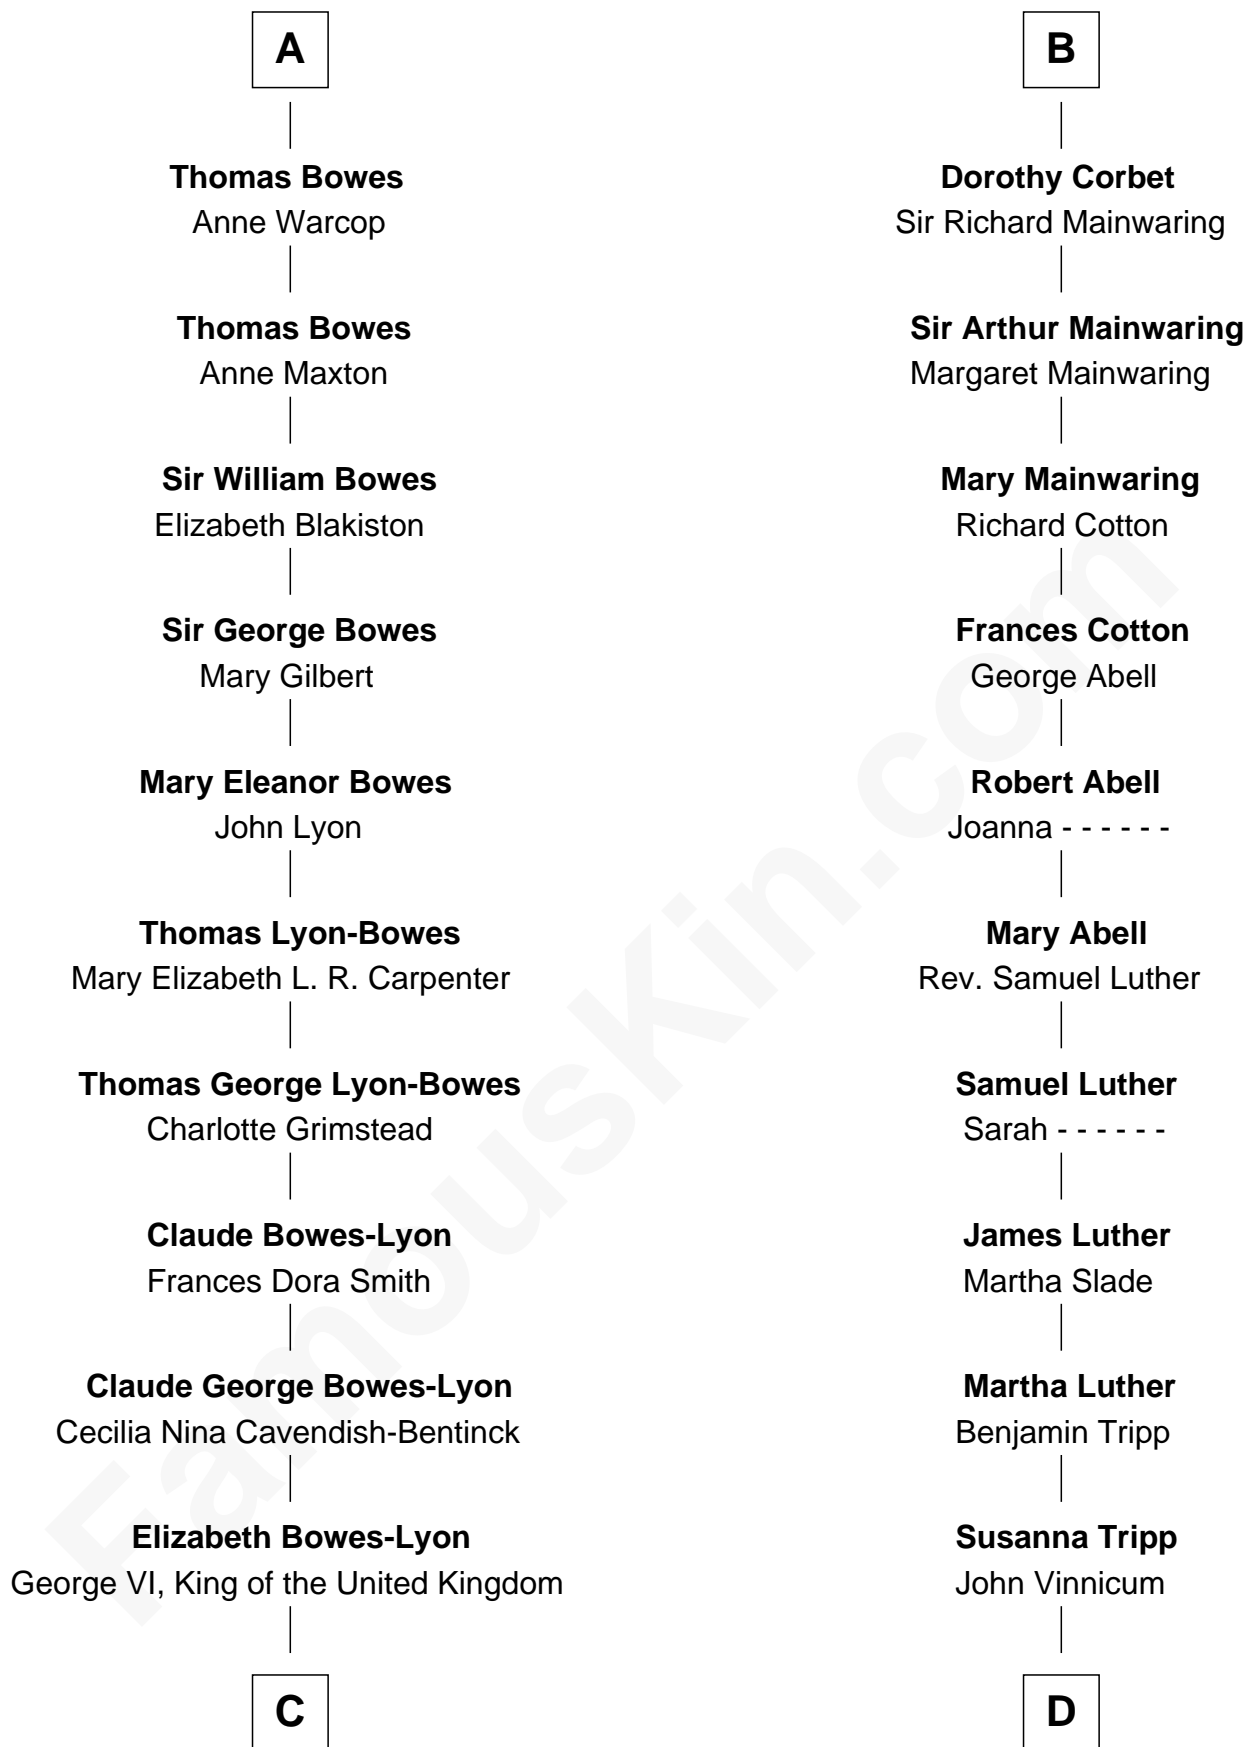

## Relationship Chart of

**Prince Harry**

*Duke of Sussex*

19th cousin 1 time removed of

**Lizzie Borden**

*Accused Murderess*

**Edmund Fitzalan**

Alice de Warenne

**C**

**Elizabeth II, Queen of the United Kingdom**

Prince Philip of Edinburgh

**Charles III, King of the United Kingdom**

Princess Diana Frances Spencer

**Prince Harry**

*Duke of Sussex*

**D**

**Sarah L. Vinnicum**

Joseph Morse

**Anthony Morse**

Rhoda Morrison

**Sarah Anthony Morse**

Andrew Jackson Borden

**Lizzie Borden**

*Accused Murderess*