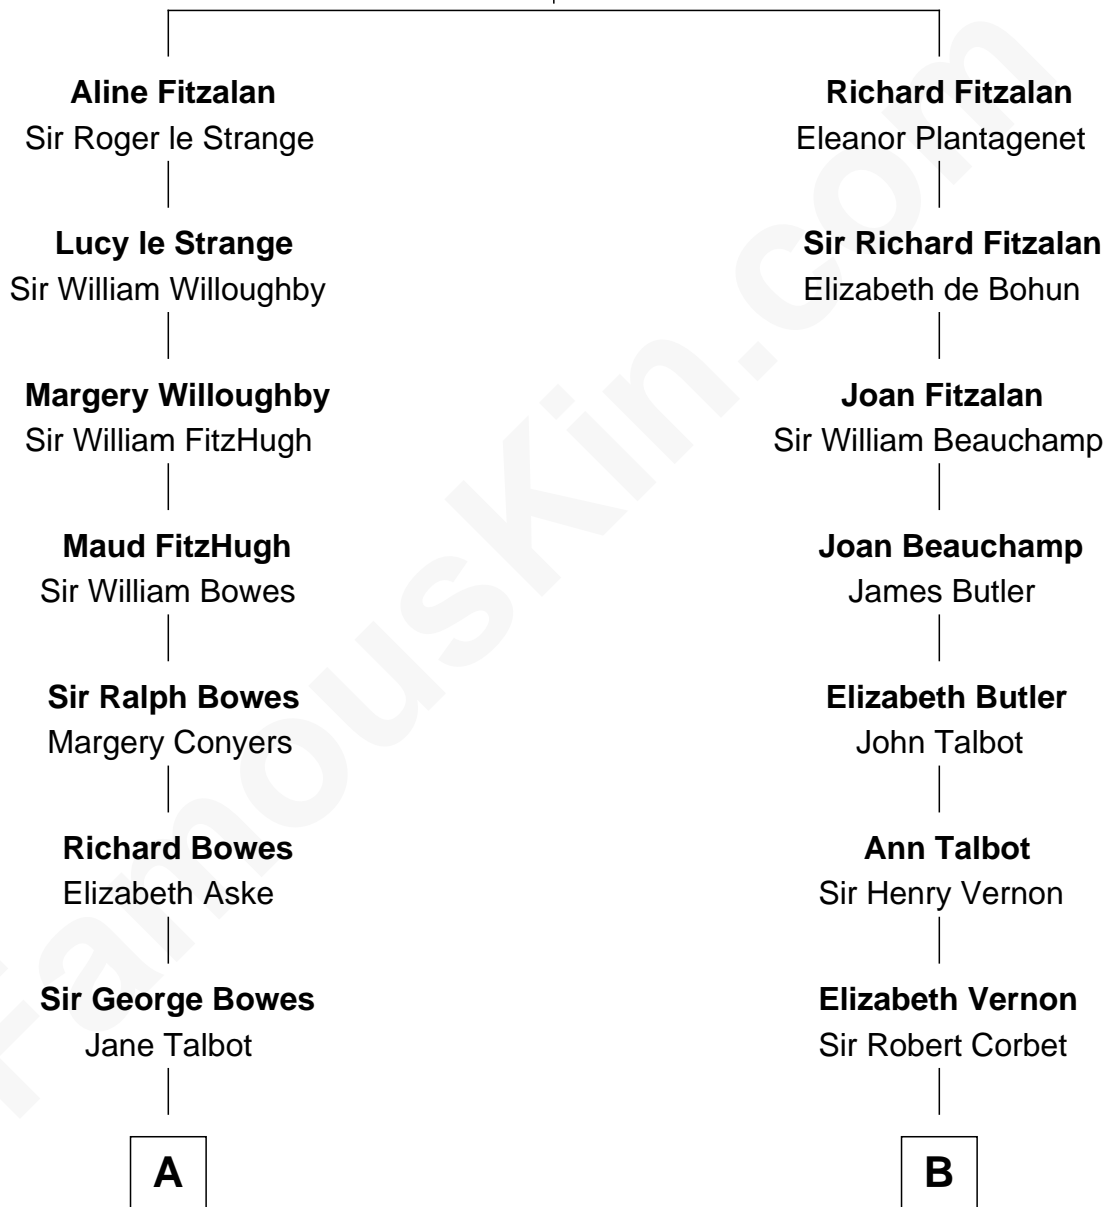

## Relationship Chart of

**Prince Harry**

*Duke of Sussex*

19th cousin 1 time removed of

**Lizzie Borden**

*Accused Murderess*

**Edmund Fitzalan**

Alice de Warenne

**C**

**Elizabeth II, Queen of the United Kingdom**

Prince Philip of Edinburgh

**Charles III, King of the United Kingdom**

Princess Diana Frances Spencer

**Prince Harry**

*Duke of Sussex*

**D**

**Sarah L. Vinnicum**

Joseph Morse

**Anthony Morse**

Rhoda Morrison

**Sarah Anthony Morse**

Andrew Jackson Borden

**Lizzie Borden**

*Accused Murderess*