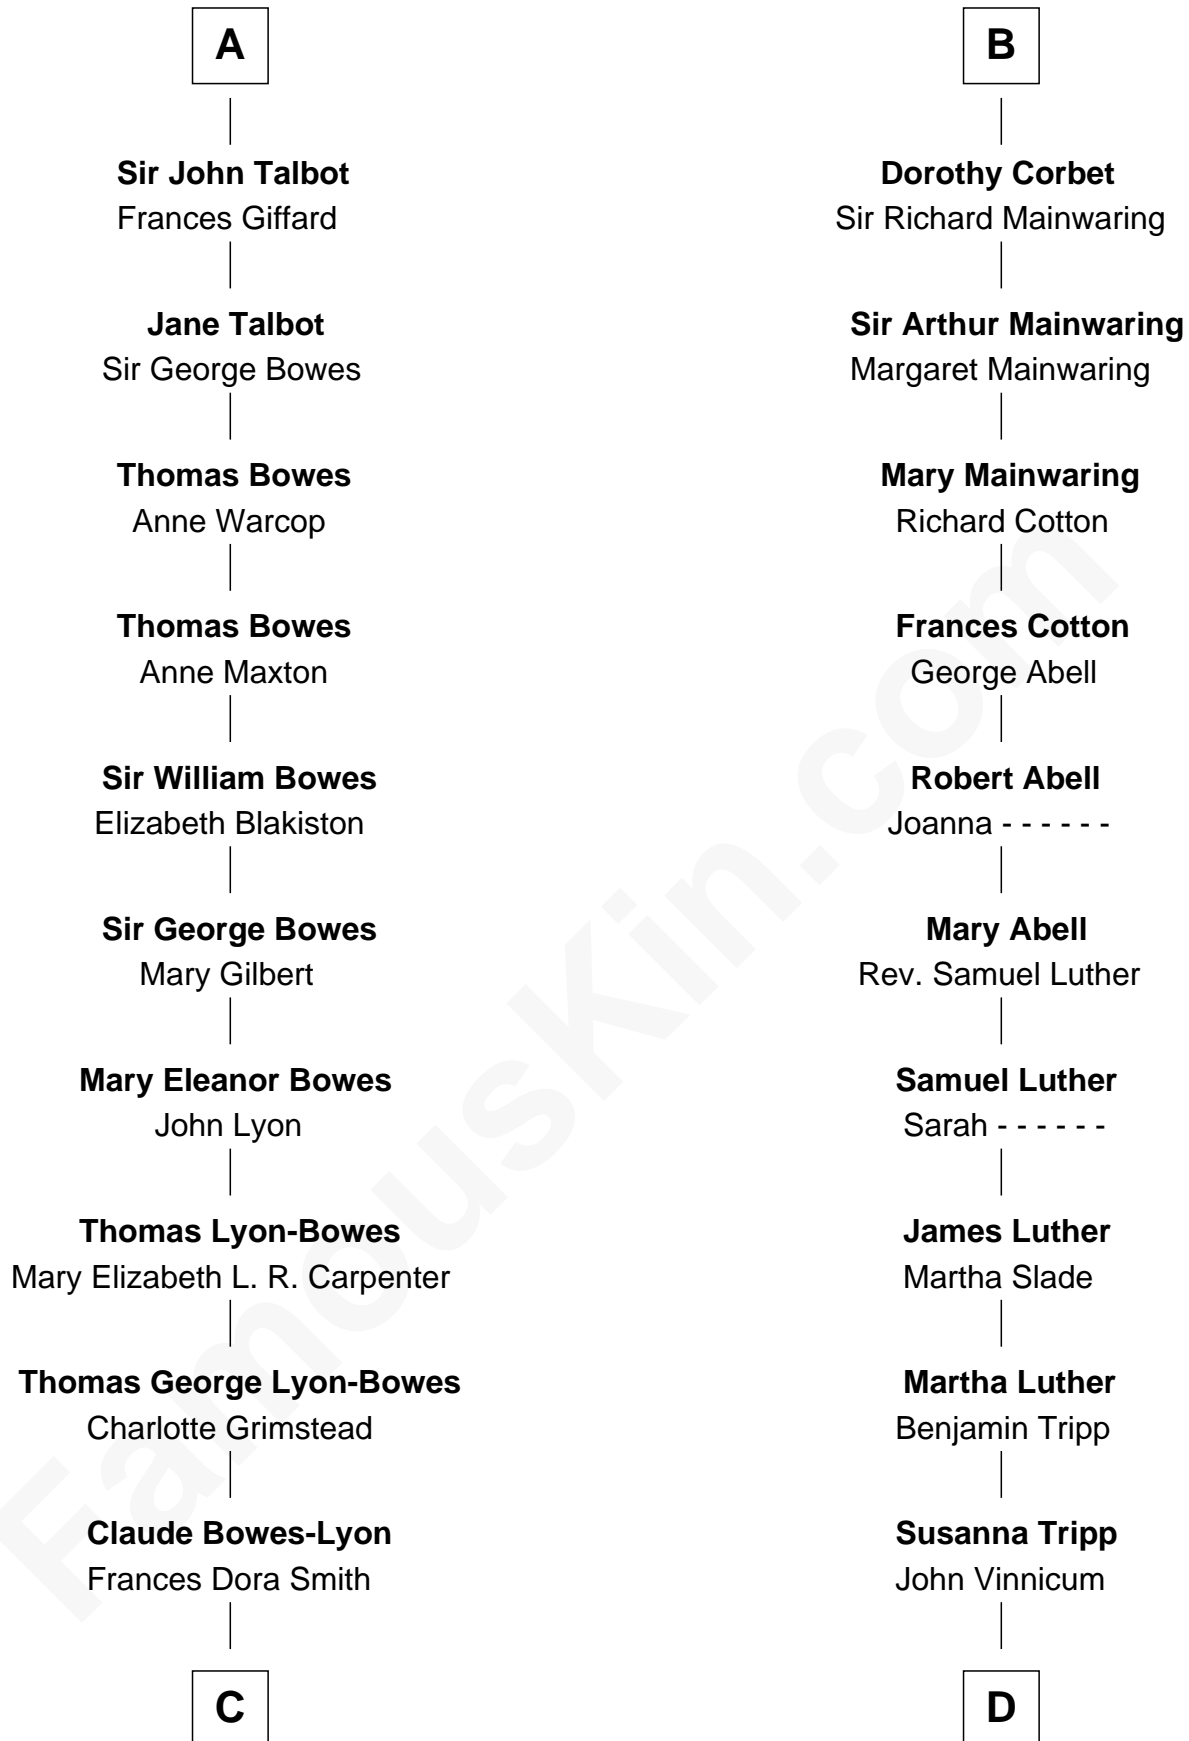

FamousKin.com Relationship Chart of

Prince Harry
Duke of Sussex

20th cousin 1 time removed of

Lizzie Borden
Accused Murderess

Sir Richard de Burgh
Margaret - - - - -

C

Claude George Bowes-Lyon
Cecilia Nina Cavendish-Bentinck

Elizabeth Bowes-Lyon
George VI, King of the United Kingdom

Elizabeth II, Queen of the United Kingdom
Prince Philip of Edinburgh

Charles III, King of the United Kingdom
Princess Diana Frances Spencer

Prince Harry
Duke of Sussex

D

Sarah L. Vinnicum
Joseph Morse

Anthony Morse
Rhoda Morrison

Sarah Anthony Morse
Andrew Jackson Borden

Lizzie Borden
Accused Murderess