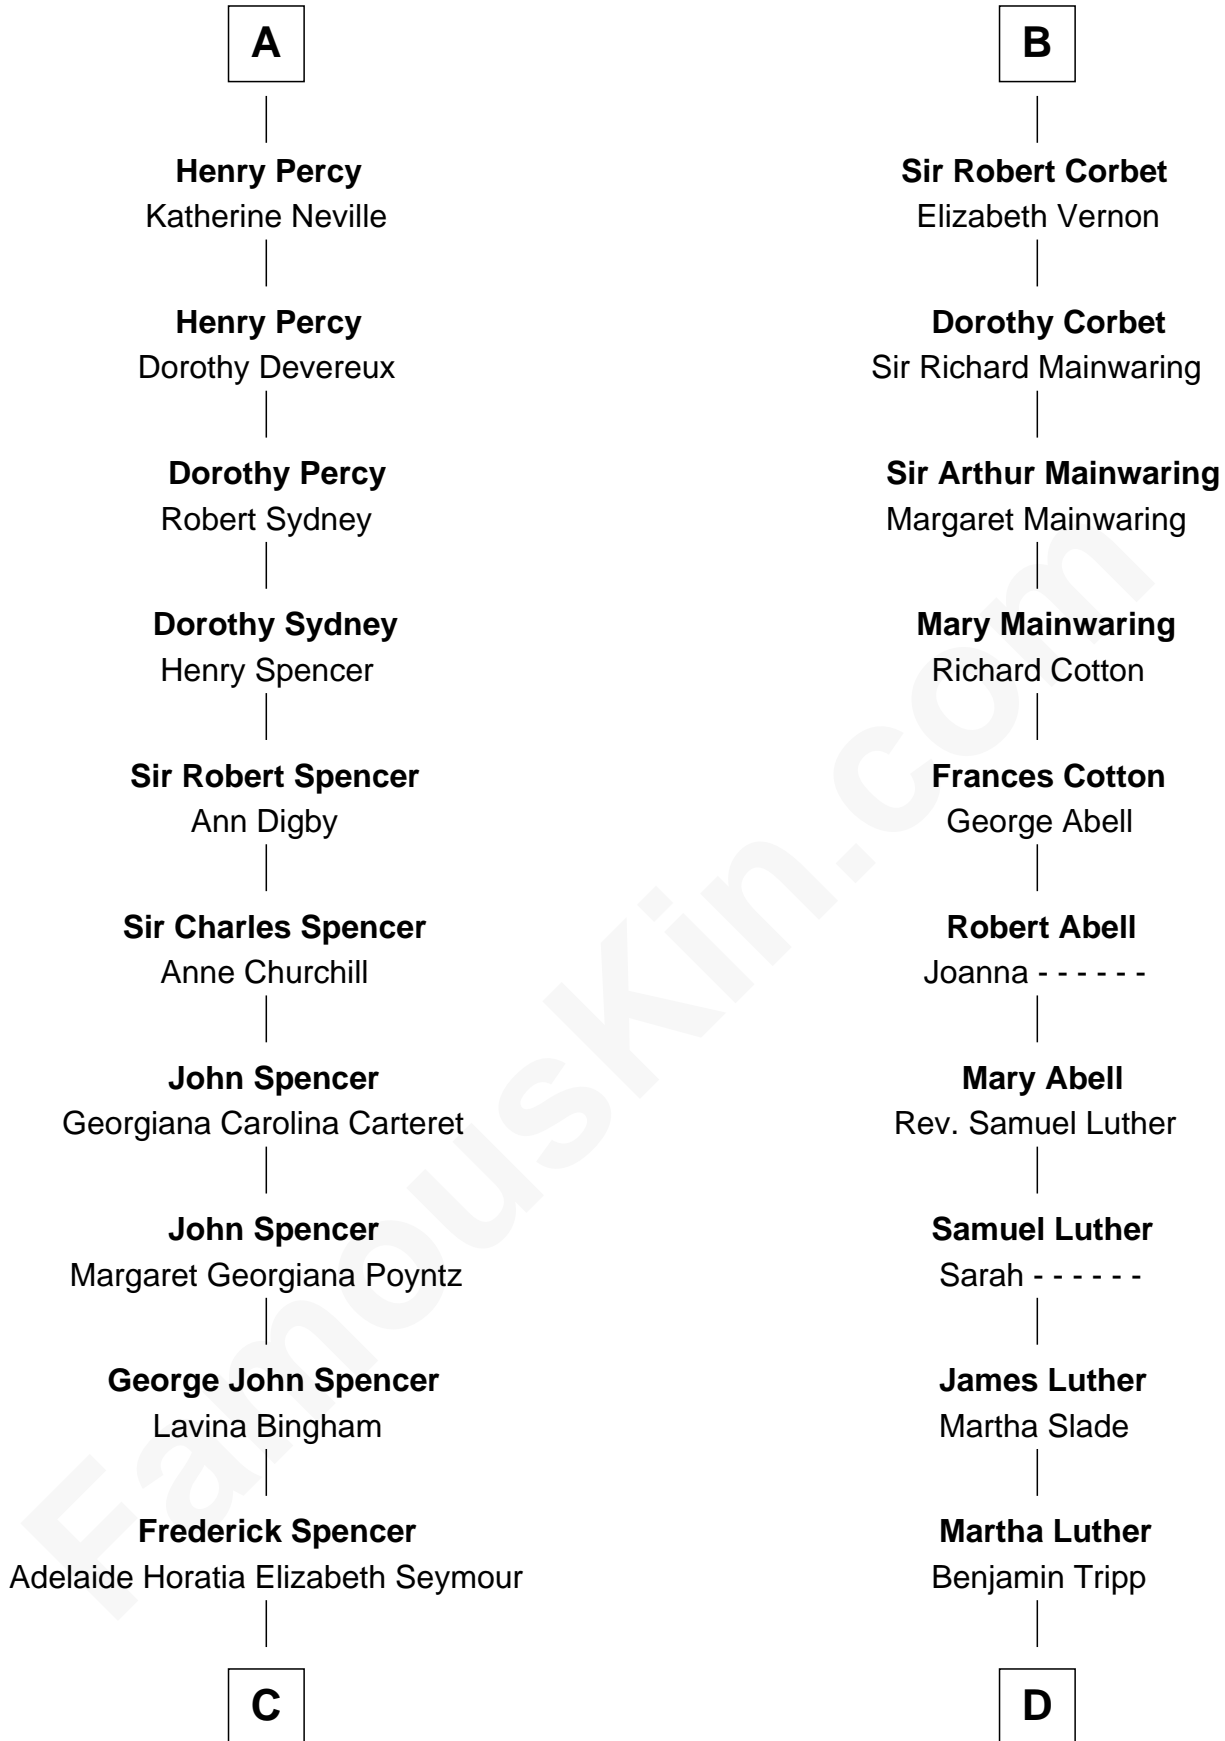

FamousKin.com Relationship Chart of

Prince Harry
Duke of Sussex

21st cousin of

Lizzie Borden
Accused Murderess

Hugh le Despencer
Eleanor de Clare

Elizabeth le Despencer
Maurice de Berkeley

Thomas de Berkeley
Margaret de Lisle

Elizabeth de Berkeley
Richard de Beauchamp

Eleanor Beauchamp
Edmund Beaufort

Eleanor Beaufort
Sir Robert Spencer

Catherine Spencer
Henry Algernon Percy

Sir Thomas Percy
Eleanor Harbottle

A

Sir Edward le Despencer
Anne de Ferrers

Edward Despencer
Elizabeth Burghersh

Margaret Despencer
Robert de Ferrers

Sir Edmund Ferrers
Ellen Roche

Sir William Ferrers
Elizabeth Belknap

Anne Ferrers
Sir Walter Devereux

Elizabeth Devereux
Sir Richard Corbet

B

C

Charles Robert Spencer

Margaret Baring

Albert Edward John Spencer

Cynthia Elinor Beatrix Hamilton

Edward John Spencer

Frances Ruth Burke Roche