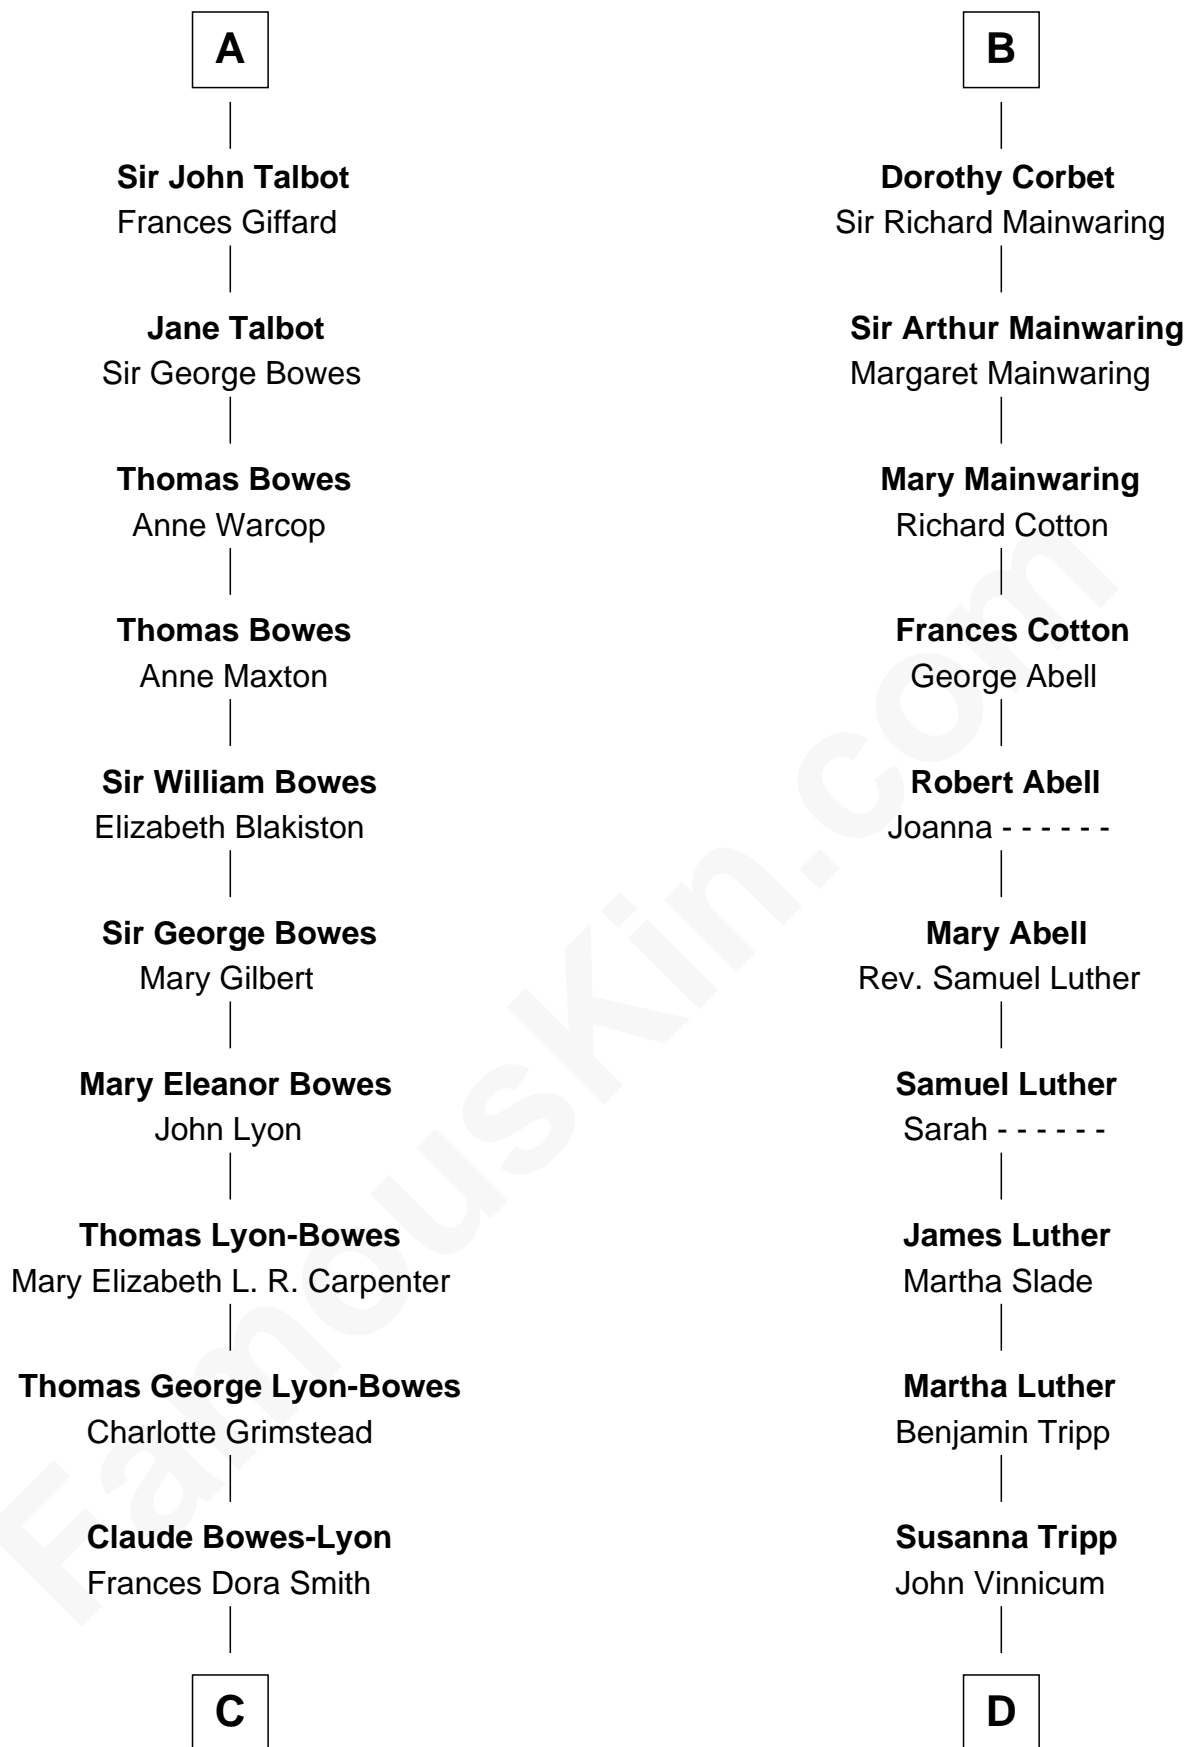

FamousKin.com Relationship Chart of

Prince Harry
Duke of Sussex

20th cousin 1 time removed of

Lizzie Borden
Accused Murderess

Sir Roger Darcy
Isabel de Aton

C

Claude George Bowes-Lyon
Cecilia Nina Cavendish-Bentinck

Elizabeth Bowes-Lyon
George VI, King of the United Kingdom

Elizabeth II, Queen of the United Kingdom
Prince Philip of Edinburgh

Charles III, King of the United Kingdom
Princess Diana Frances Spencer

Prince Harry
Duke of Sussex

D

Sarah L. Vinnicum
Joseph Morse

Anthony Morse
Rhoda Morrison

Sarah Anthony Morse
Andrew Jackson Borden

Lizzie Borden
Accused Murderess