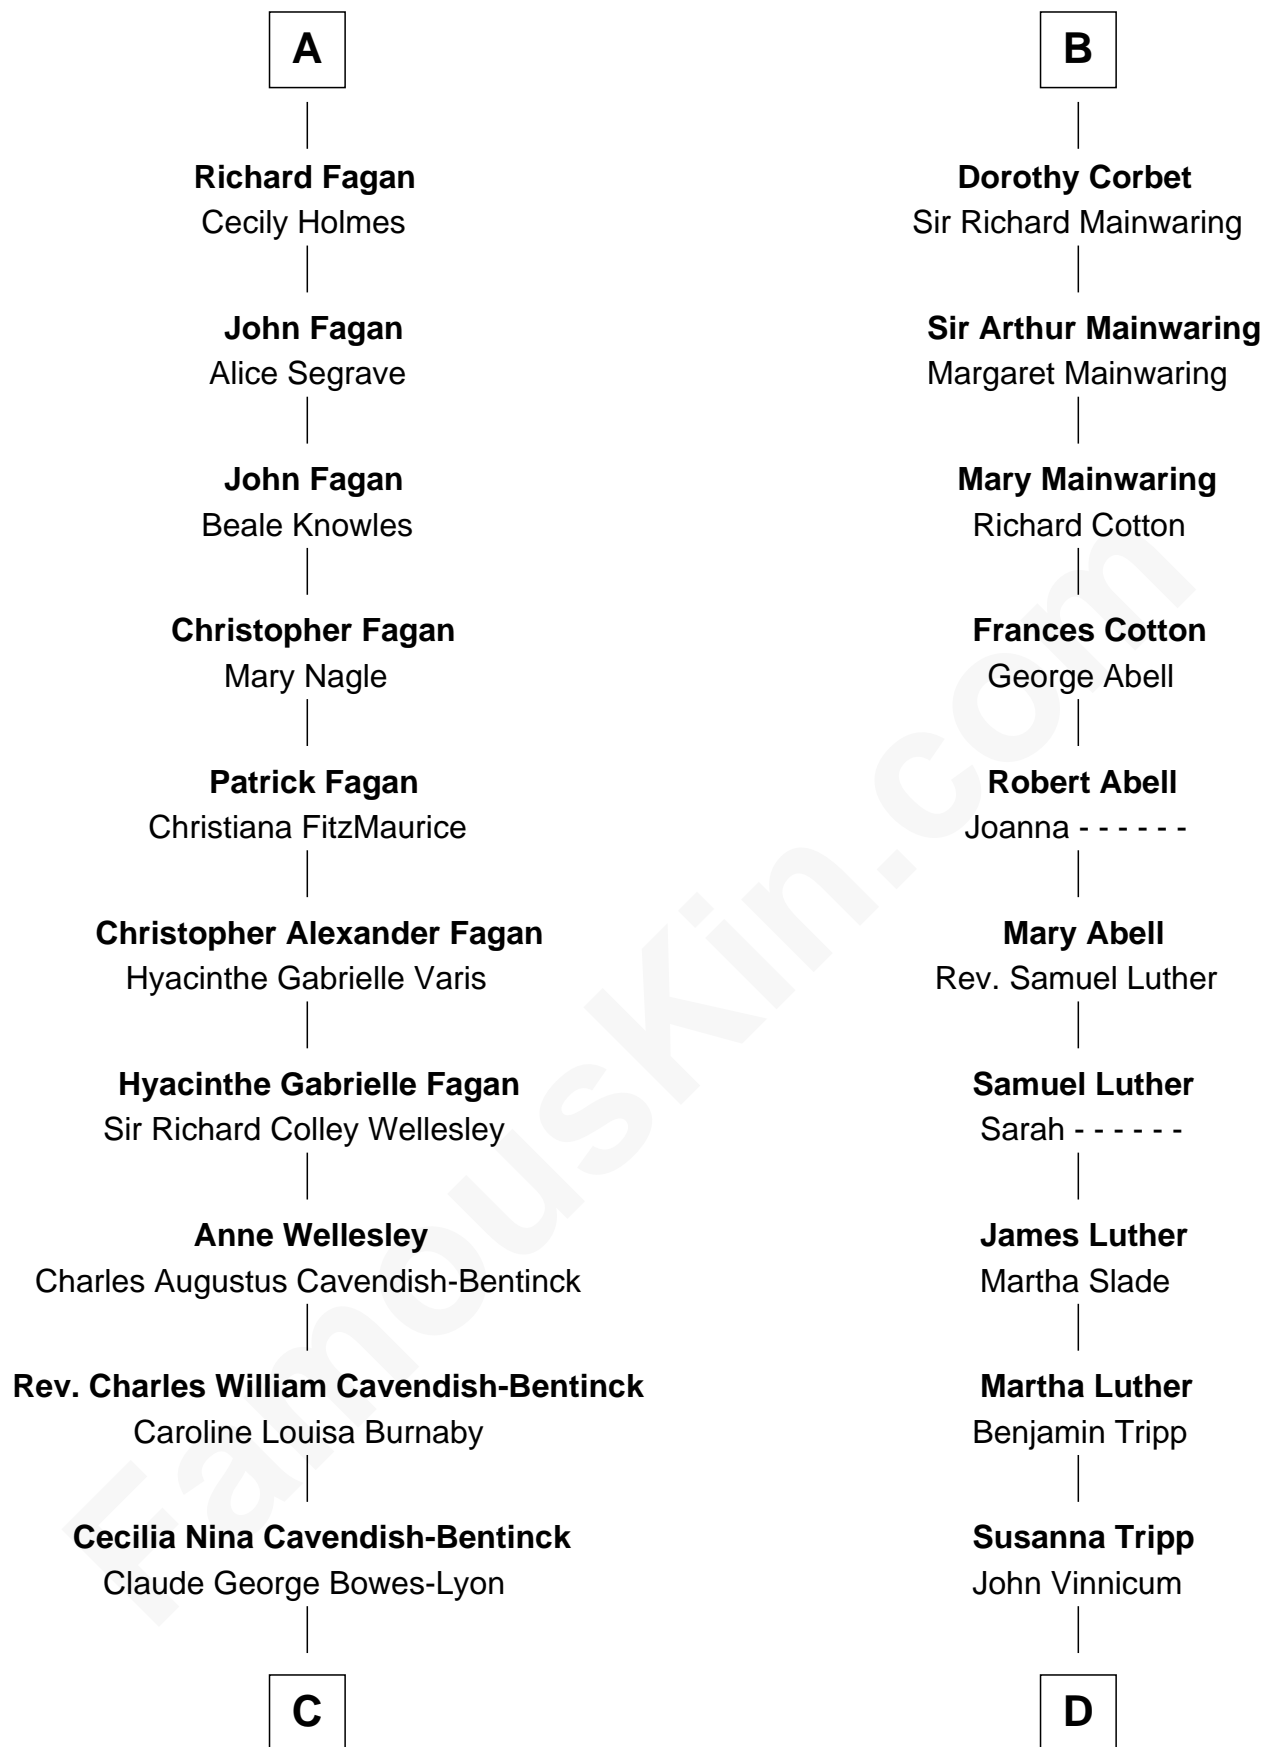

FamousKin.com Relationship Chart of

Prince Harry
Duke of Sussex

20th cousin of

Lizzie Borden
Accused Murderess

C

Elizabeth Bowes-Lyon

George VI, King of the United Kingdom

Elizabeth II, Queen of the United Kingdom