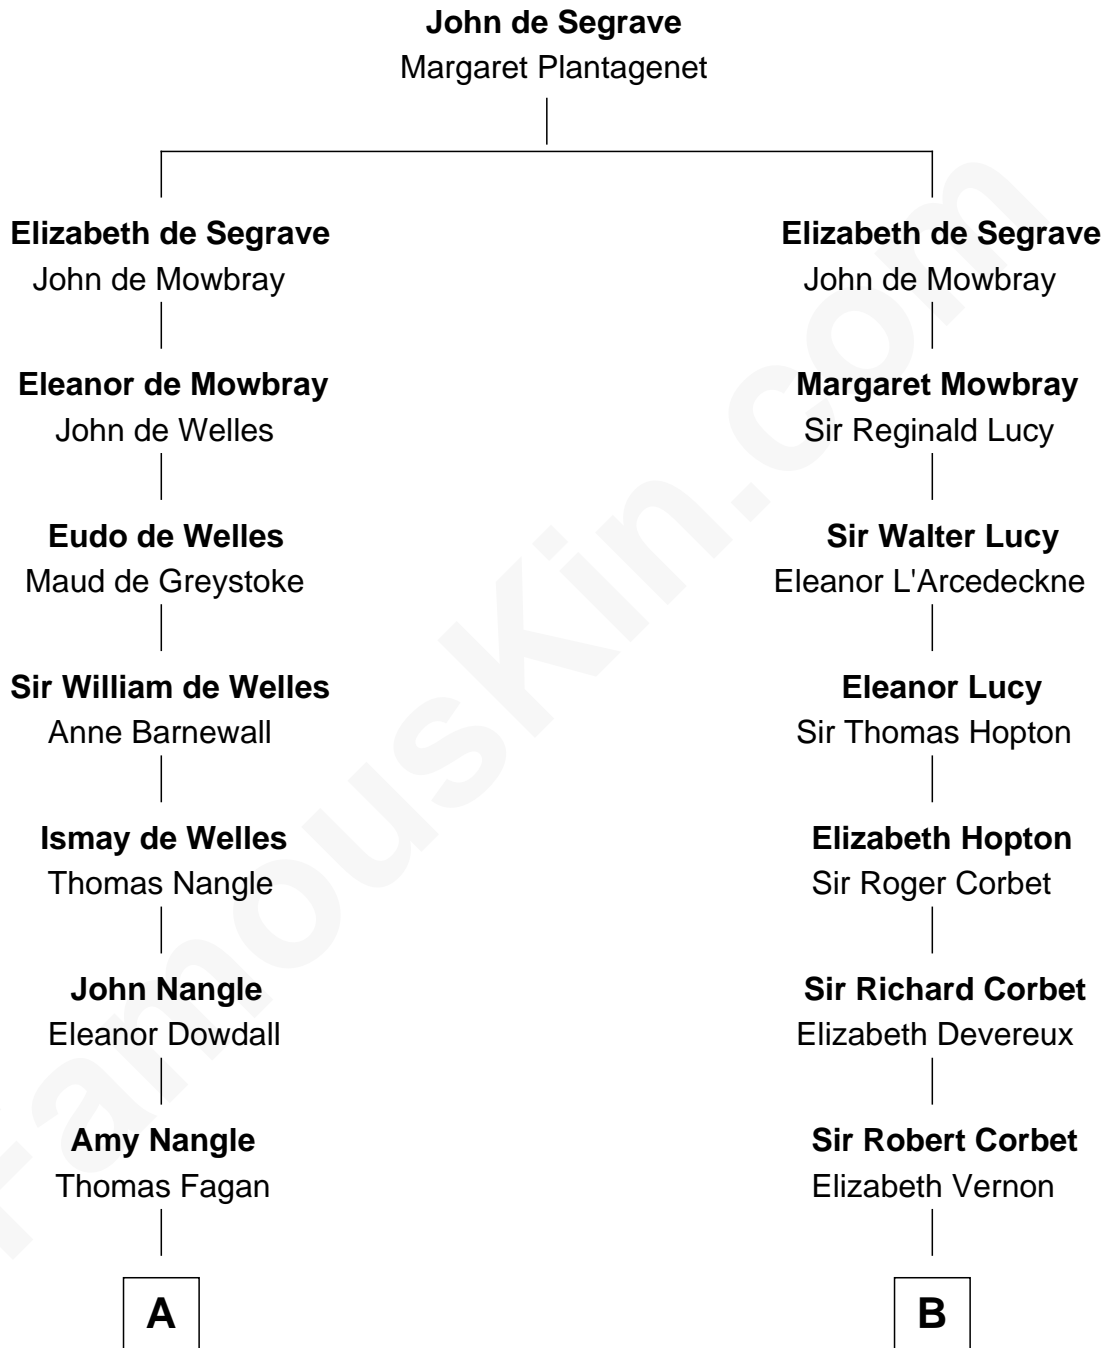

FamousKin.com Relationship Chart of

Prince Harry
Duke of Sussex

20th cousin of

Lizzie Borden
Accused Murderess

C

Elizabeth Bowes-Lyon

George VI, King of the United Kingdom

Elizabeth II, Queen of the United Kingdom

Prince Philip of Edinburgh

Charles III, King of the United Kingdom

Princess Diana Frances Spencer

Prince Harry

Duke of Sussex

D

Sarah L. Vinnicum

Joseph Morse

Anthony Morse

Rhoda Morrison

Sarah Anthony Morse

Andrew Jackson Borden

Lizzie Borden

Accused Murderess