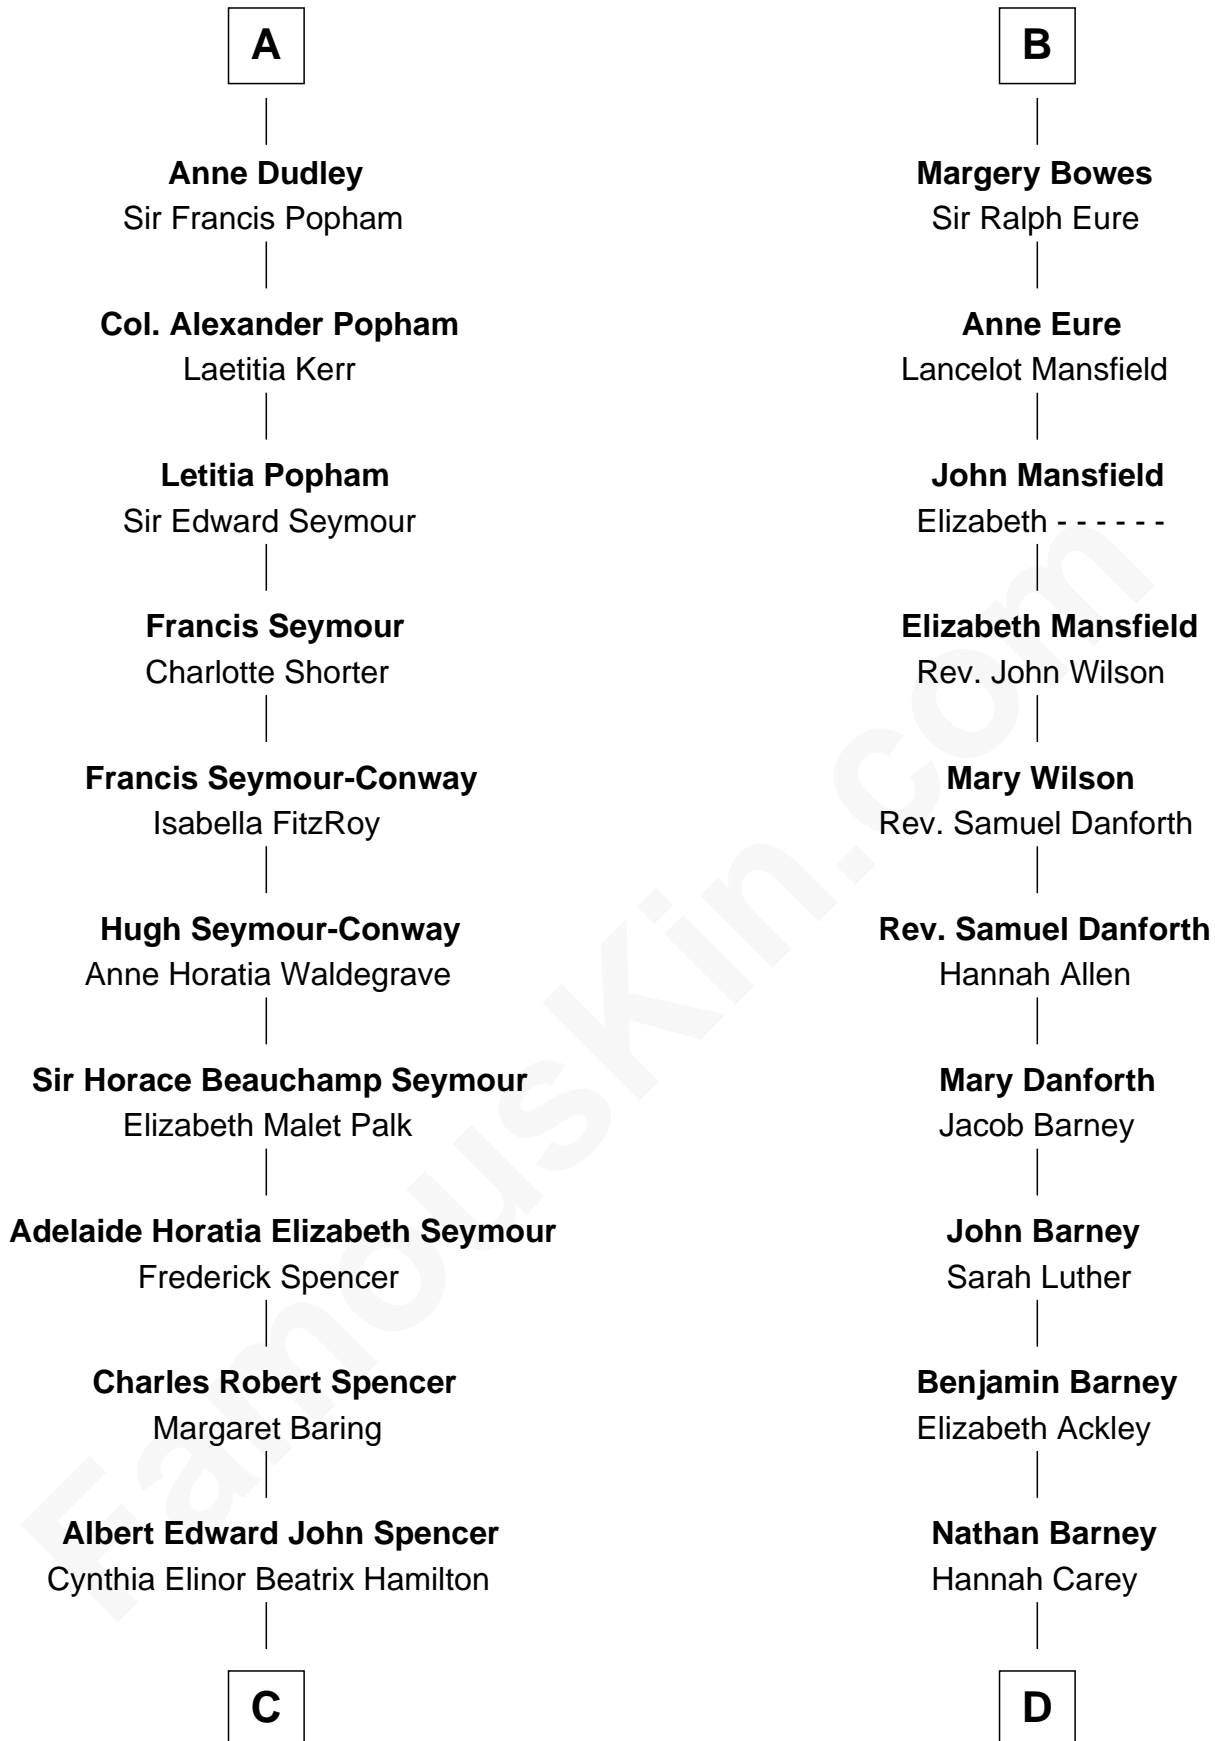

# FamousKin.com Relationship Chart of

**Prince Harry**  
*Duke of Sussex*

19th cousin 1 time removed of

**Elizabeth Montgomery**  
*TV Actress - "Bewitched"*

**Henry de Percy**  
Mary Plantagenet

**Sir Henry Percy**  
Margaret de Neville

**A**

**Sir Henry Percy**  
Margaret de Neville

**Sir Henry Percy**  
Elizabeth Mortimer

**Elizabeth Percy**  
Sir John Clifford

**Thomas Clifford**  
Joan Dacre

**John Clifford**  
Margaret Bromflete

**Henry Clifford**  
Anne St. John

**Elizabeth Clifford**  
Sir Ralph Bowes

**B**

**C**

**Edward John Spencer**  
Frances Ruth Burke Roche

**Princess Diana Frances Spencer**  
Charles III, King of the United Kingdom

**Prince Harry**  
*Duke of Sussex*