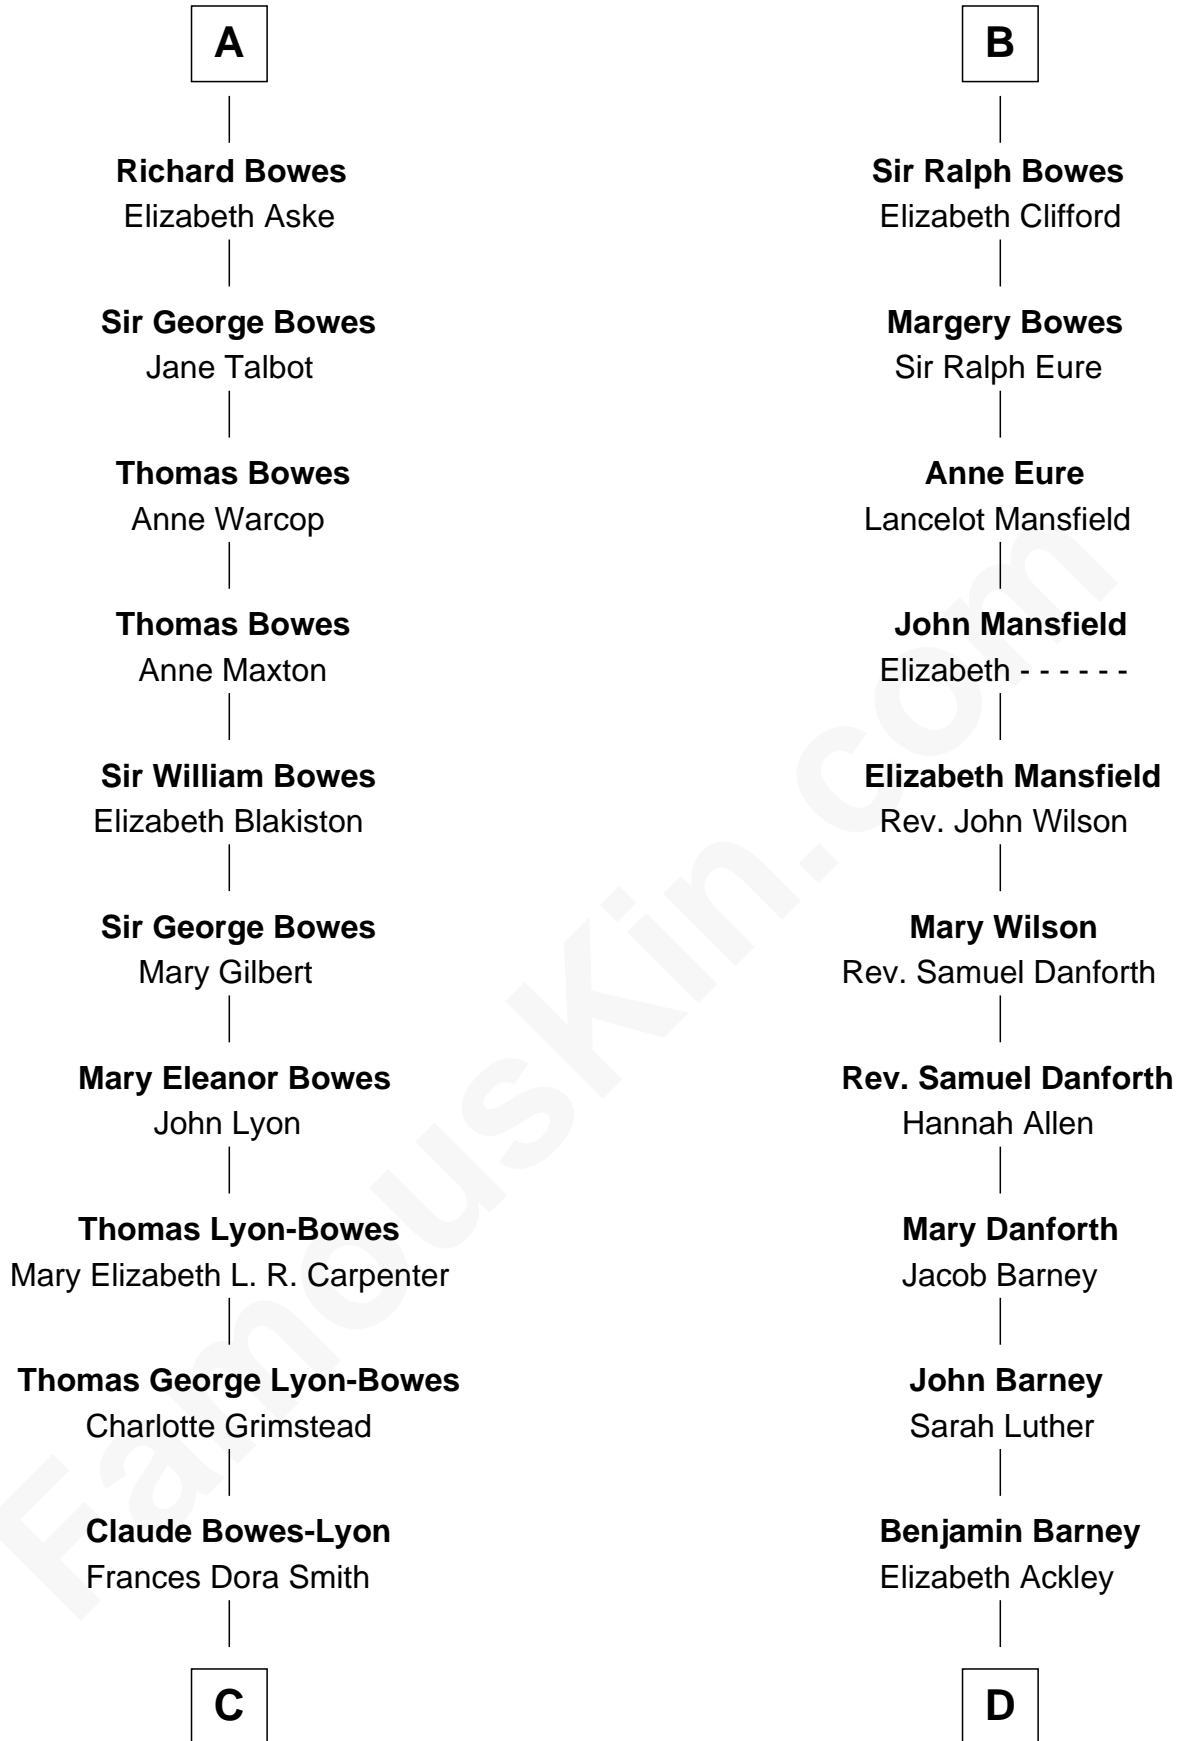

FamousKin.com Relationship Chart of

Prince Harry
Duke of Sussex

21st cousin of

Elizabeth Montgomery
TV Actress - "Bewitched"

William de Beauchamp
Maud FitzJohn

C

Claude George Bowes-Lyon
Cecilia Nina Cavendish-Bentinck

Elizabeth Bowes-Lyon
George VI, King of the United Kingdom

Elizabeth II, Queen of the United Kingdom
Prince Philip of Edinburgh

Charles III, King of the United Kingdom
Princess Diana Frances Spencer

Prince Harry
Duke of Sussex