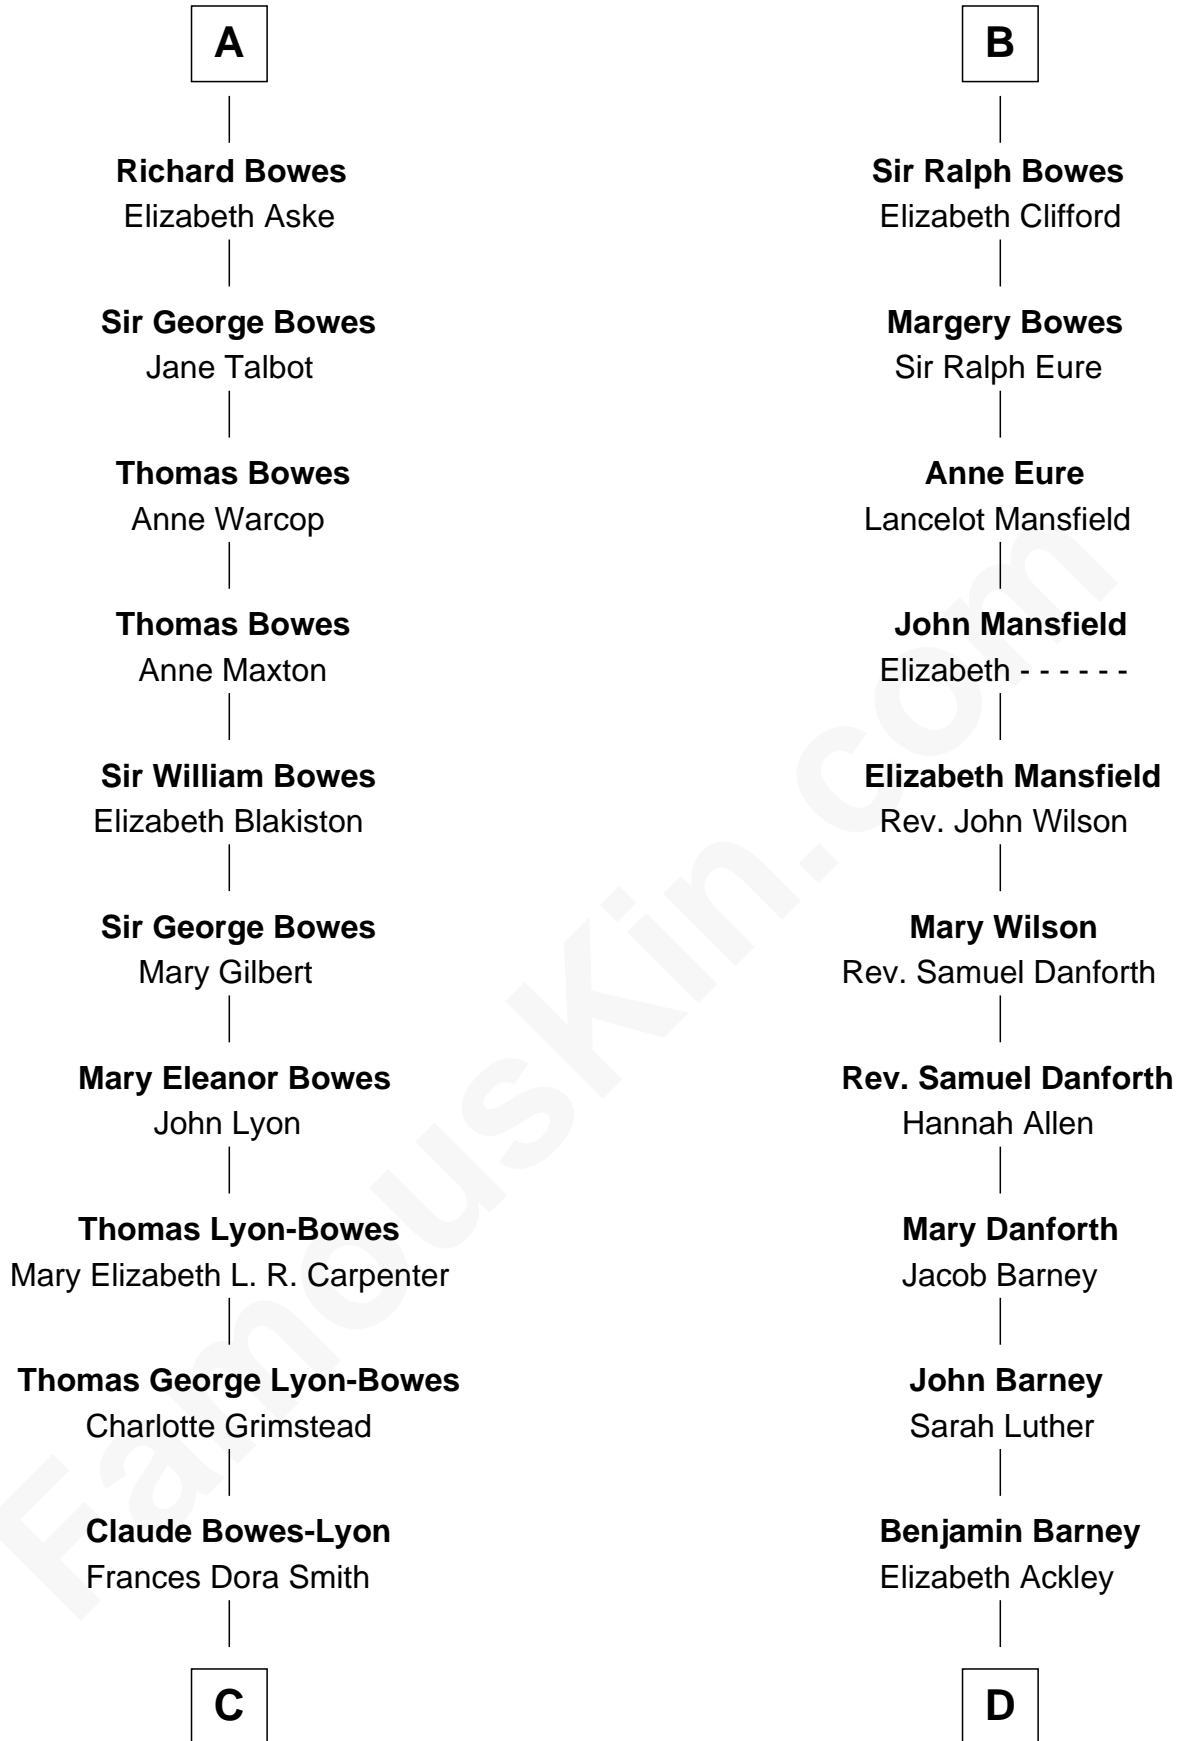

FamousKin.com Relationship Chart of

Prince Harry
Duke of Sussex

21st cousin of

Elizabeth Montgomery
TV Actress - "Bewitched"

Sir Edmund Mortimer
Margaret de Fiennes

C

Claude George Bowes-Lyon
Cecilia Nina Cavendish-Bentinck

Elizabeth Bowes-Lyon
George VI, King of the United Kingdom

Elizabeth II, Queen of the United Kingdom
Prince Philip of Edinburgh

Charles III, King of the United Kingdom
Princess Diana Frances Spencer

Prince Harry
Duke of Sussex