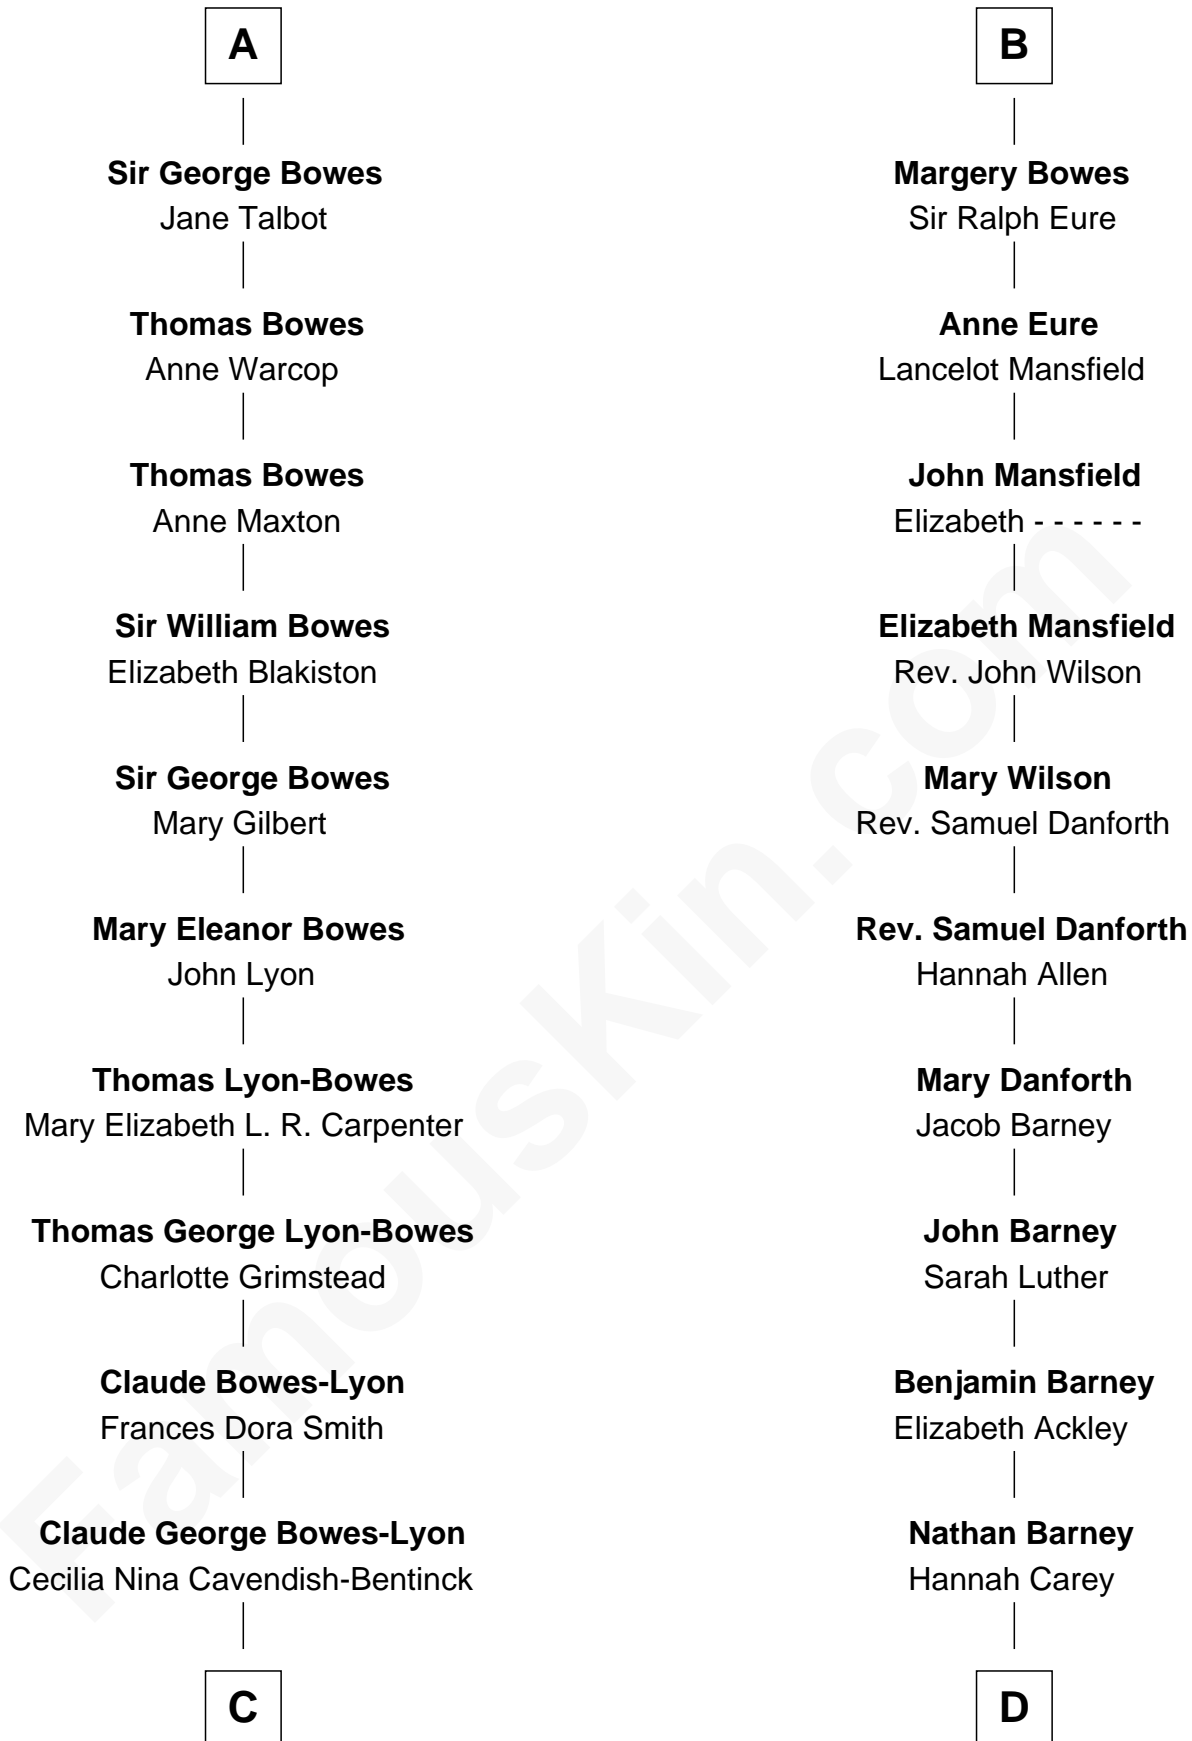

FamousKin.com Relationship Chart of

Prince Harry
Duke of Sussex

20th cousin of

Elizabeth Montgomery
TV Actress - "Bewitched"

Sir John Marmion
Maud de Furnival

C

Elizabeth Bowes-Lyon

George VI, King of the United Kingdom

Elizabeth II, Queen of the United Kingdom

Prince Philip of Edinburgh

Charles III, King of the United Kingdom

Princess Diana Frances Spencer

Prince Harry

Duke of Sussex

D

Nathan Barney