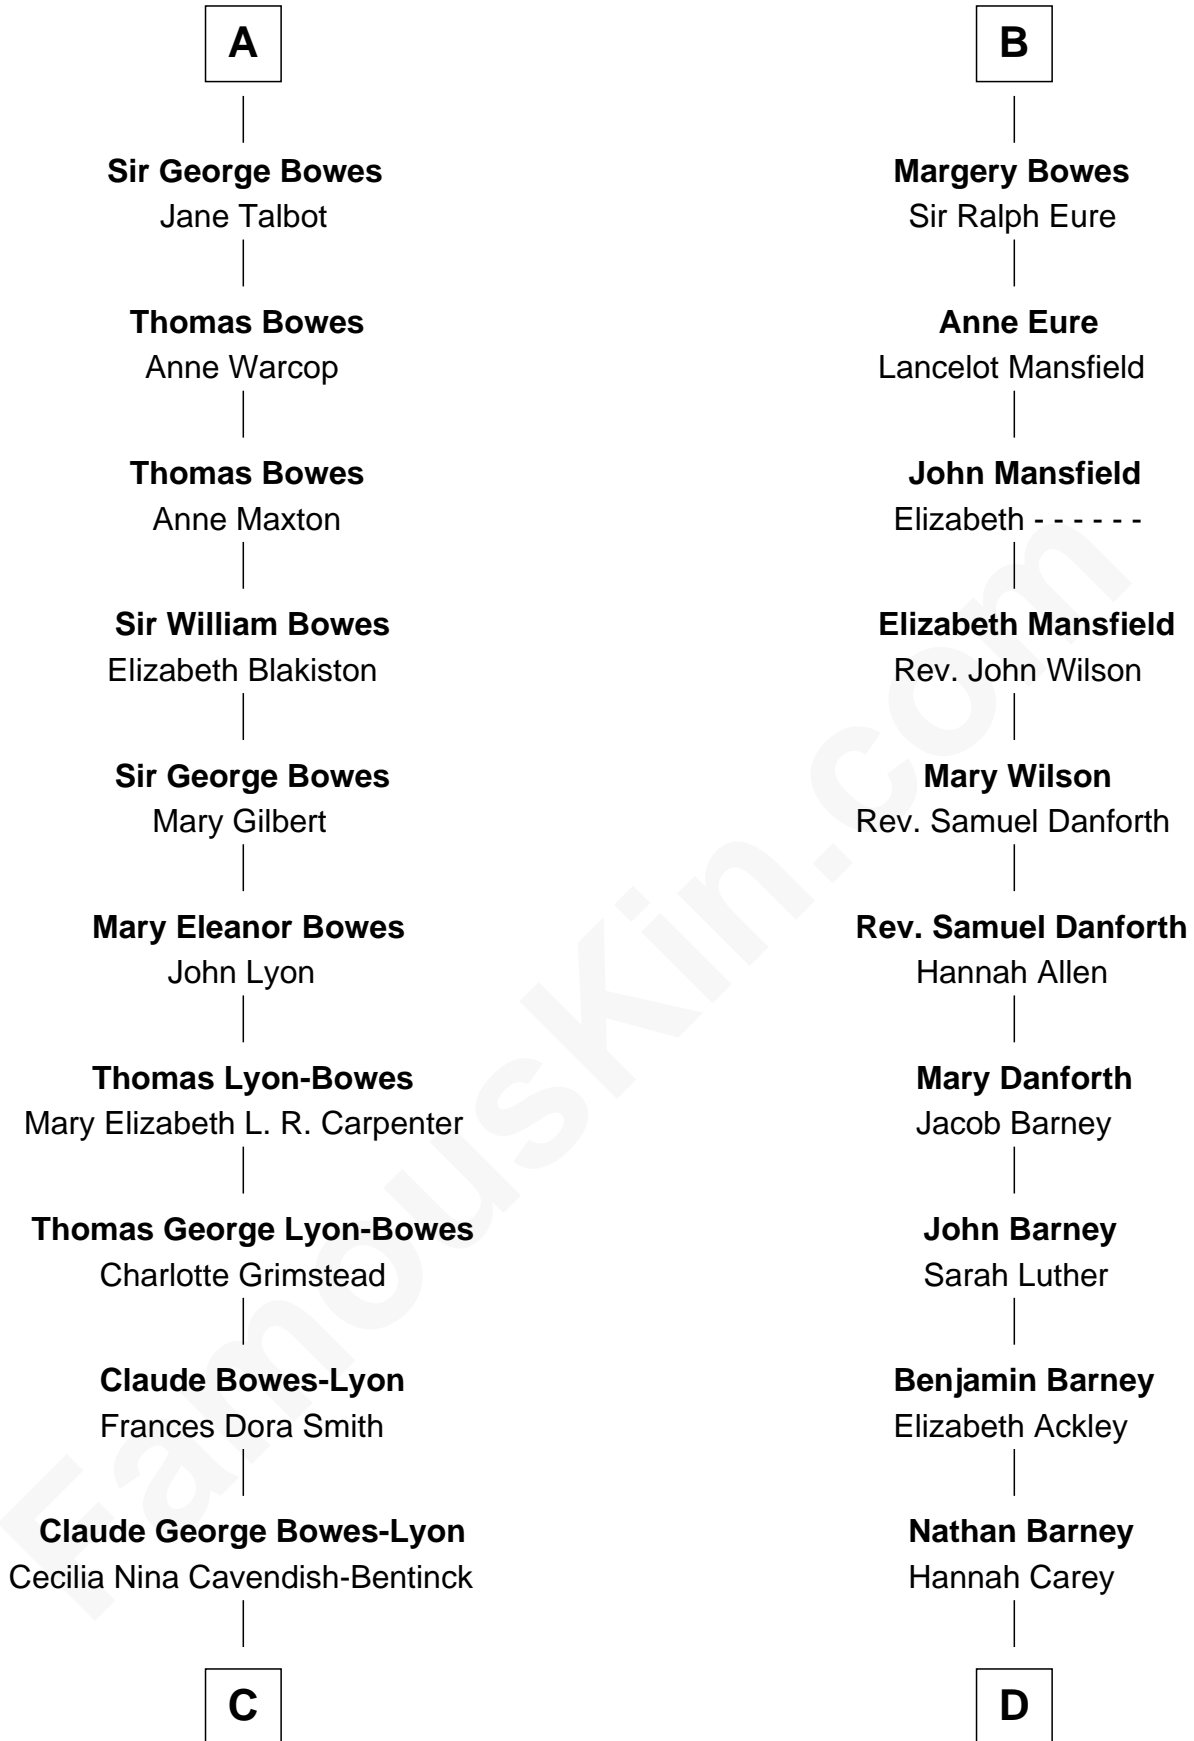

# FamousKin.com Relationship Chart of

**Prince Harry**  
*Duke of Sussex*

20th cousin of

**Elizabeth Montgomery**  
*TV Actress - "Bewitched"*

**Sir John Bulmer**

**C**

**Elizabeth Bowes-Lyon**

George VI, King of the United Kingdom

**Elizabeth II, Queen of the United Kingdom**

Prince Philip of Edinburgh

**Charles III, King of the United Kingdom**

Princess Diana Frances Spencer

**Prince Harry**

*Duke of Sussex*

**D**

**Nathan Barney**

Mary A. Deverell

**Mary Weed Barney**

Henry Montgomery

**Henry Montgomery**

Elizabeth Bryan Allen

**Elizabeth Montgomery**

*TV Actress - "Bewitched"*