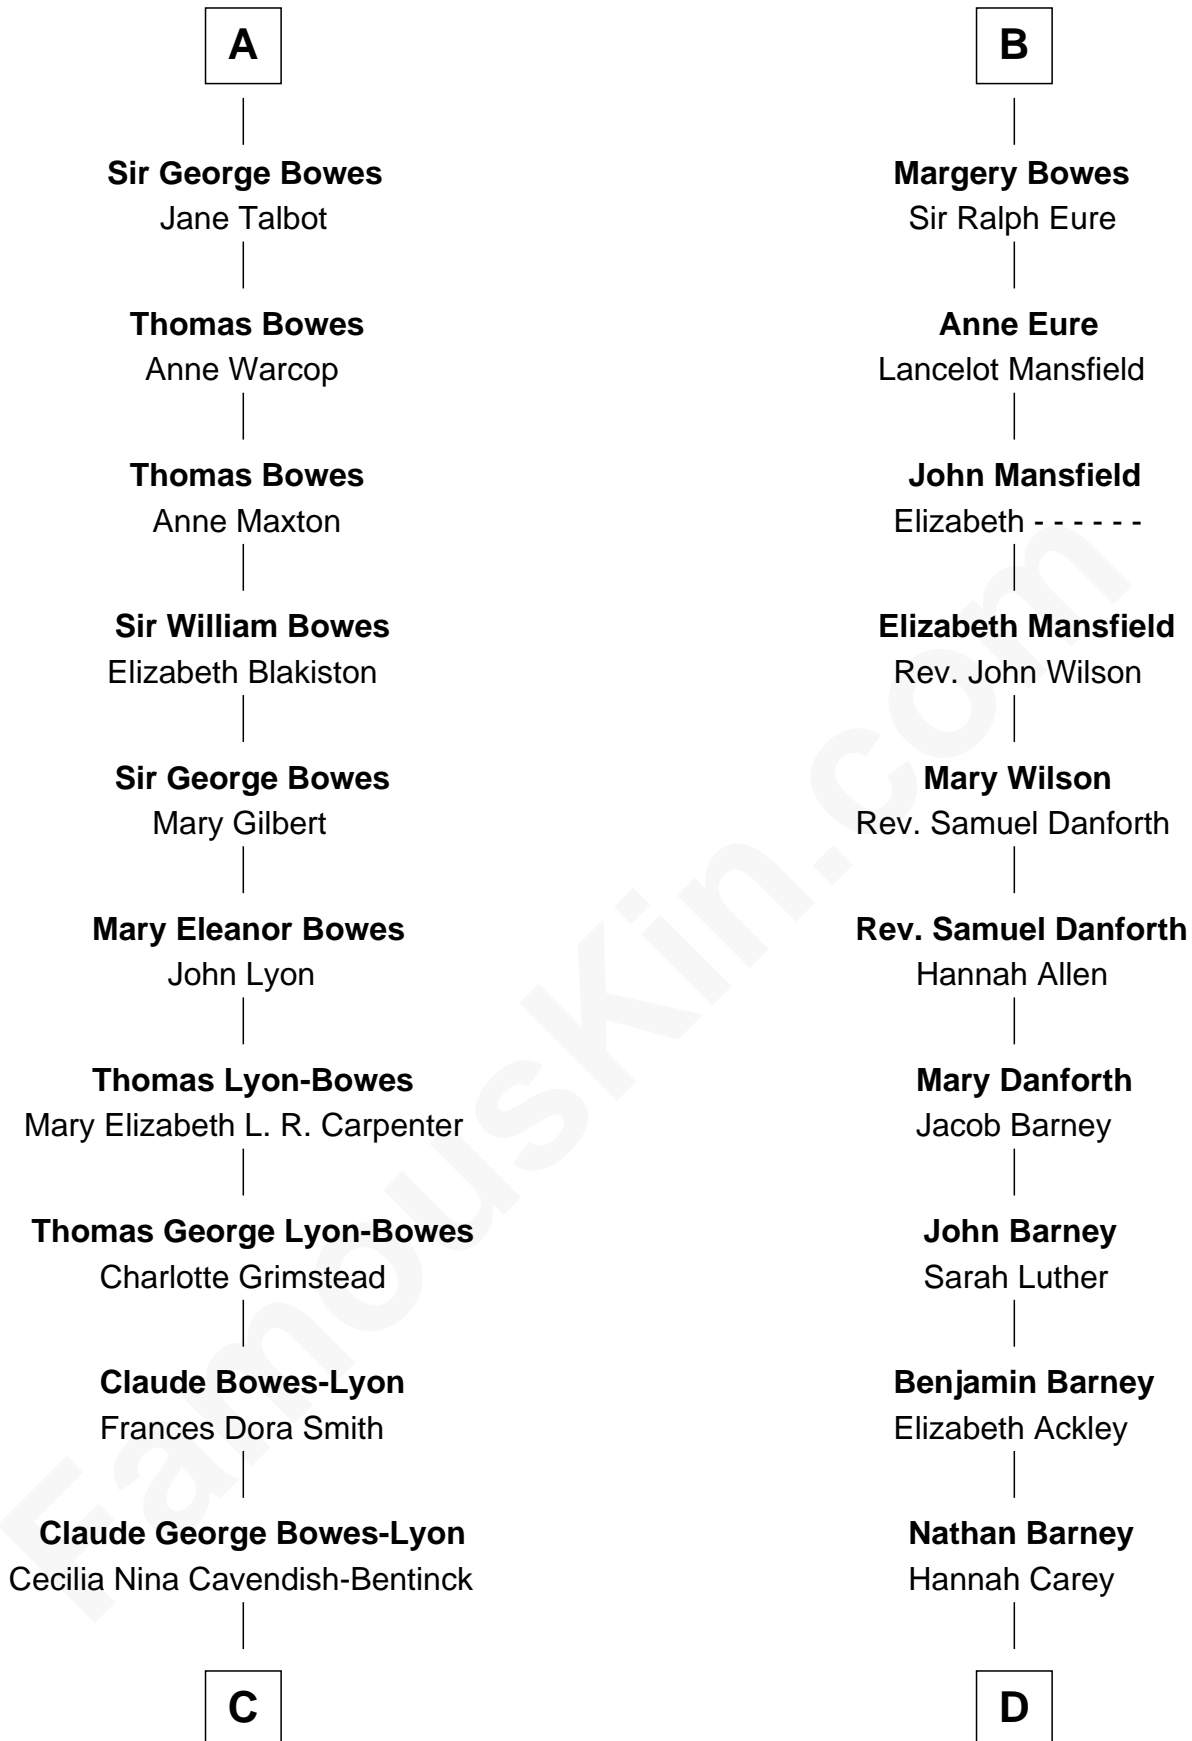

# FamousKin.com Relationship Chart of

**Prince Harry**  
*Duke of Sussex*

20th cousin of

**Elizabeth Montgomery**  
*TV Actress - "Bewitched"*

**Sir Geoffrey le Scrope**  
Ivetta de Ros

**C**

**Elizabeth Bowes-Lyon**

George VI, King of the United Kingdom

**Elizabeth II, Queen of the United Kingdom**

Prince Philip of Edinburgh

**Charles III, King of the United Kingdom**

Princess Diana Frances Spencer

**Prince Harry**

*Duke of Sussex*

**D**

**Nathan Barney**

Mary A. Deverell

**Mary Weed Barney**

Henry Montgomery

**Henry Montgomery**

Elizabeth Bryan Allen

**Elizabeth Montgomery**