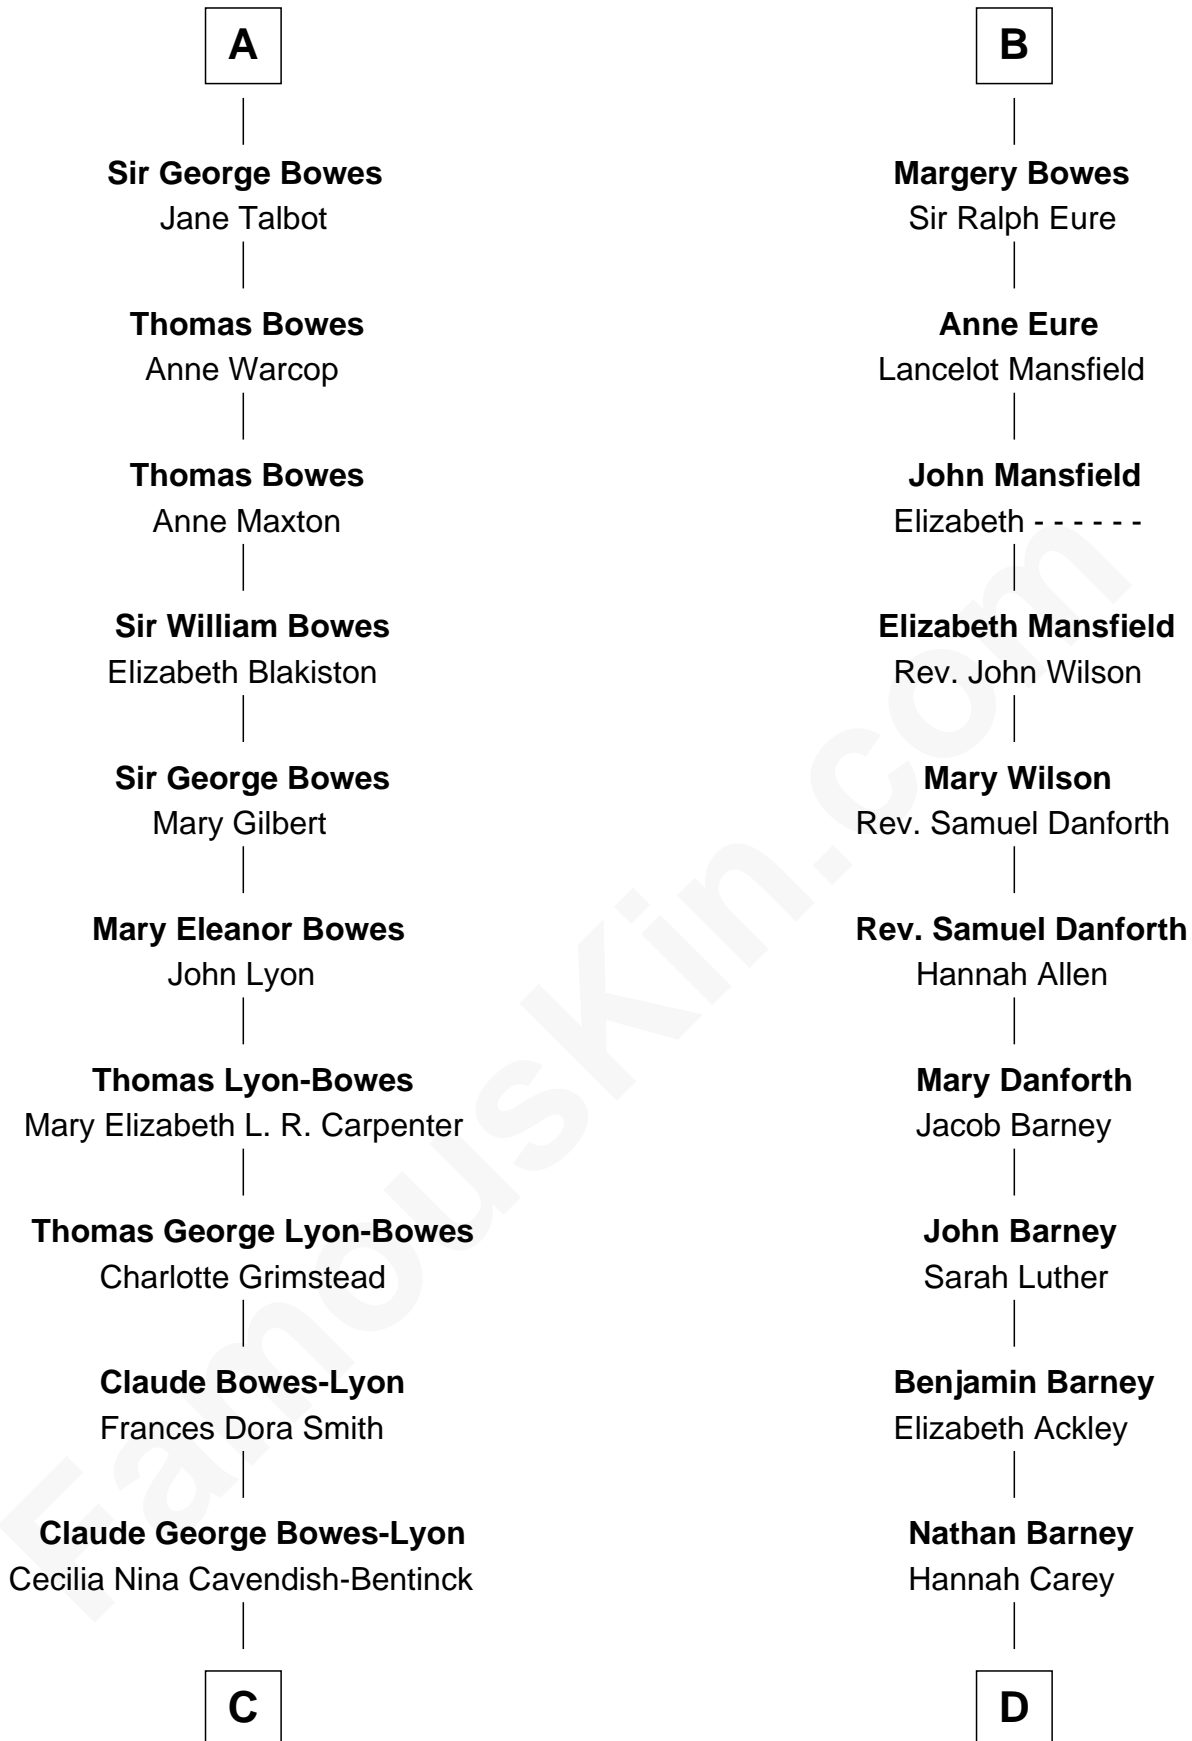

FamousKin.com Relationship Chart of

Prince Harry
Duke of Sussex

20th cousin of

Elizabeth Montgomery
TV Actress - "Bewitched"

Sir Robert de Clifford
Maud de Clare

C

Elizabeth Bowes-Lyon

George VI, King of the United Kingdom

Elizabeth II, Queen of the United Kingdom

Prince Philip of Edinburgh

Charles III, King of the United Kingdom

Princess Diana Frances Spencer

Prince Harry

Duke of Sussex

D

Nathan Barney