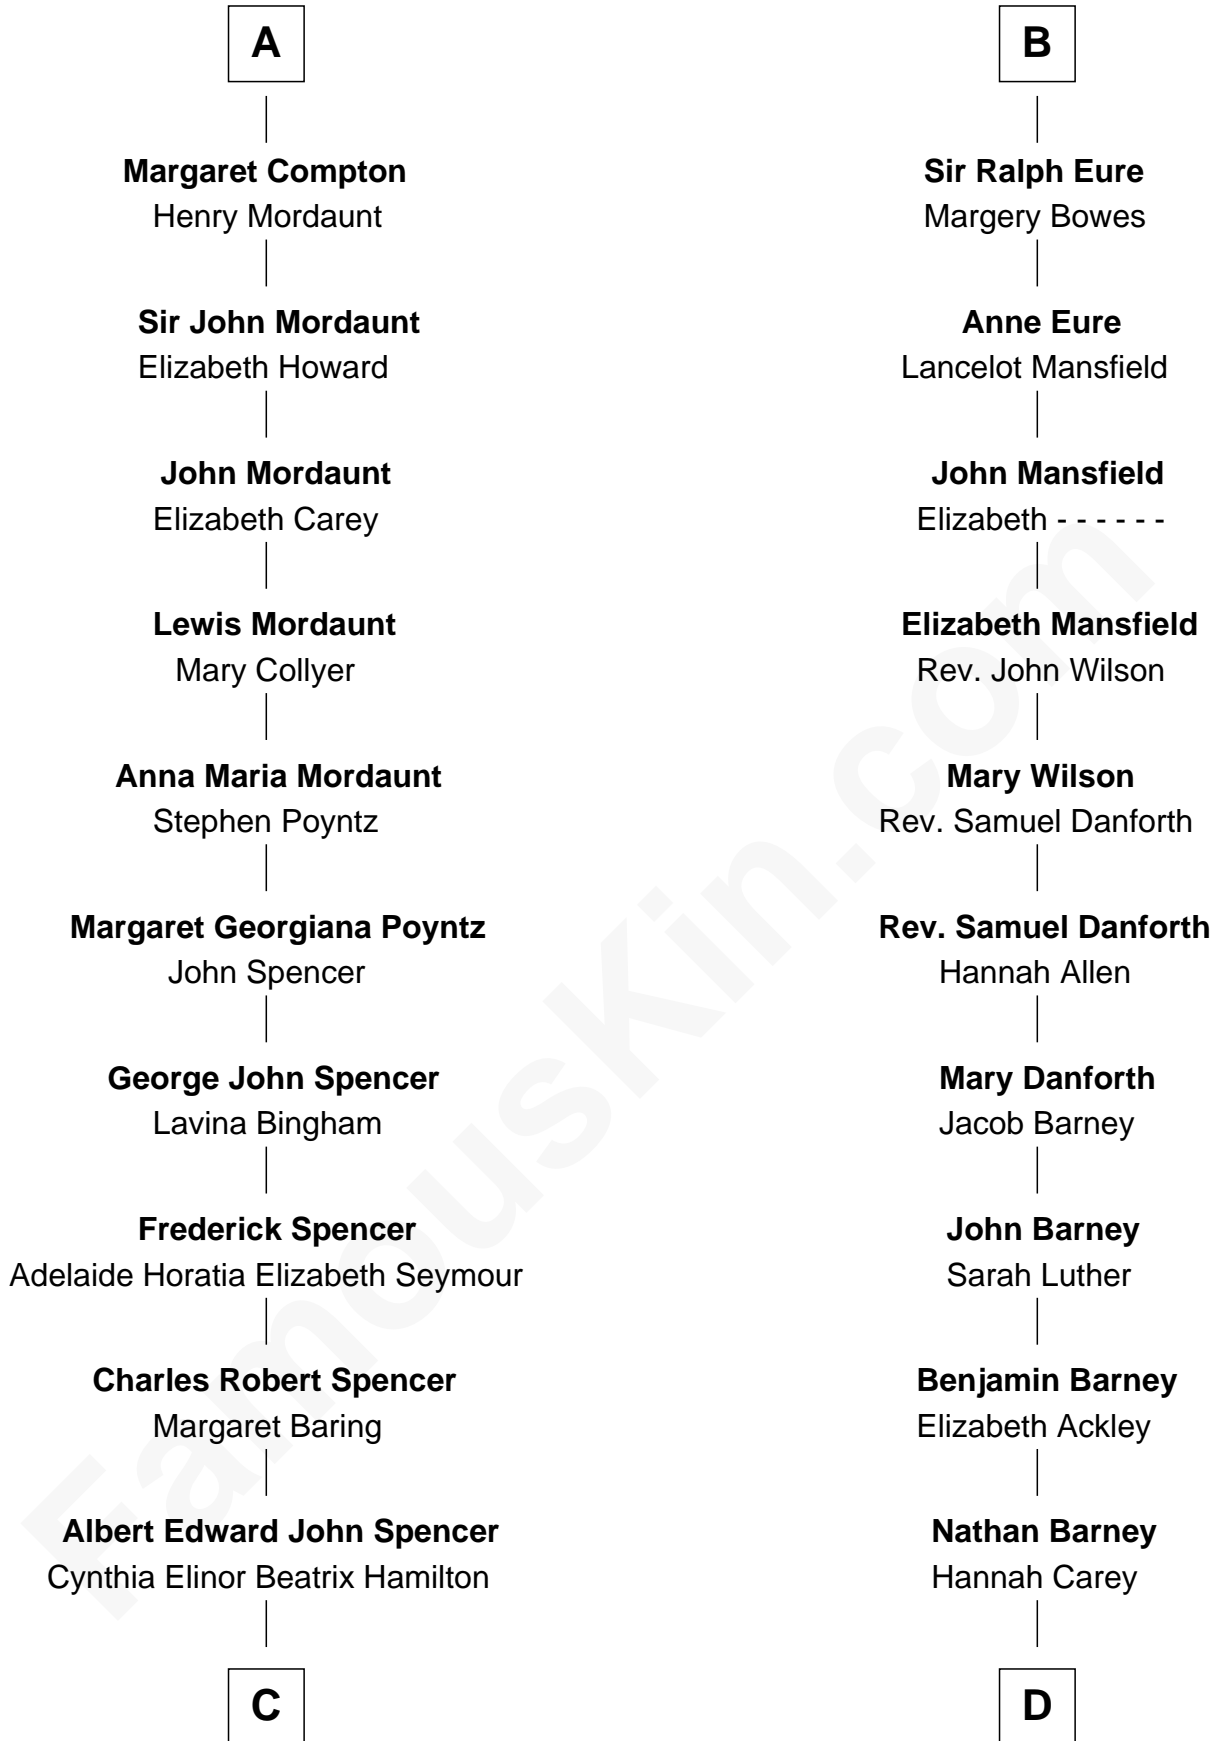

# FamousKin.com Relationship Chart of

**Prince Harry**

*Duke of Sussex*

19th cousin 1 time removed of

**Elizabeth Montgomery**

*TV Actress - "Bewitched"*

**Sir Henry de Percy**

*Idoine de Clifford*

**C**

**Edward John Spencer**  
Frances Ruth Burke Roche

**Princess Diana Frances Spencer**  
Charles III, King of the United Kingdom

**Prince Harry**  
*Duke of Sussex*

**D**

**Nathan Barney**  
Mary A. Deverell

**Mary Weed Barney**  
Henry Montgomery

**Henry Montgomery**  
Elizabeth Bryan Allen

**Elizabeth Montgomery**  
*TV Actress - "Bewitched"*

FamousKin.com