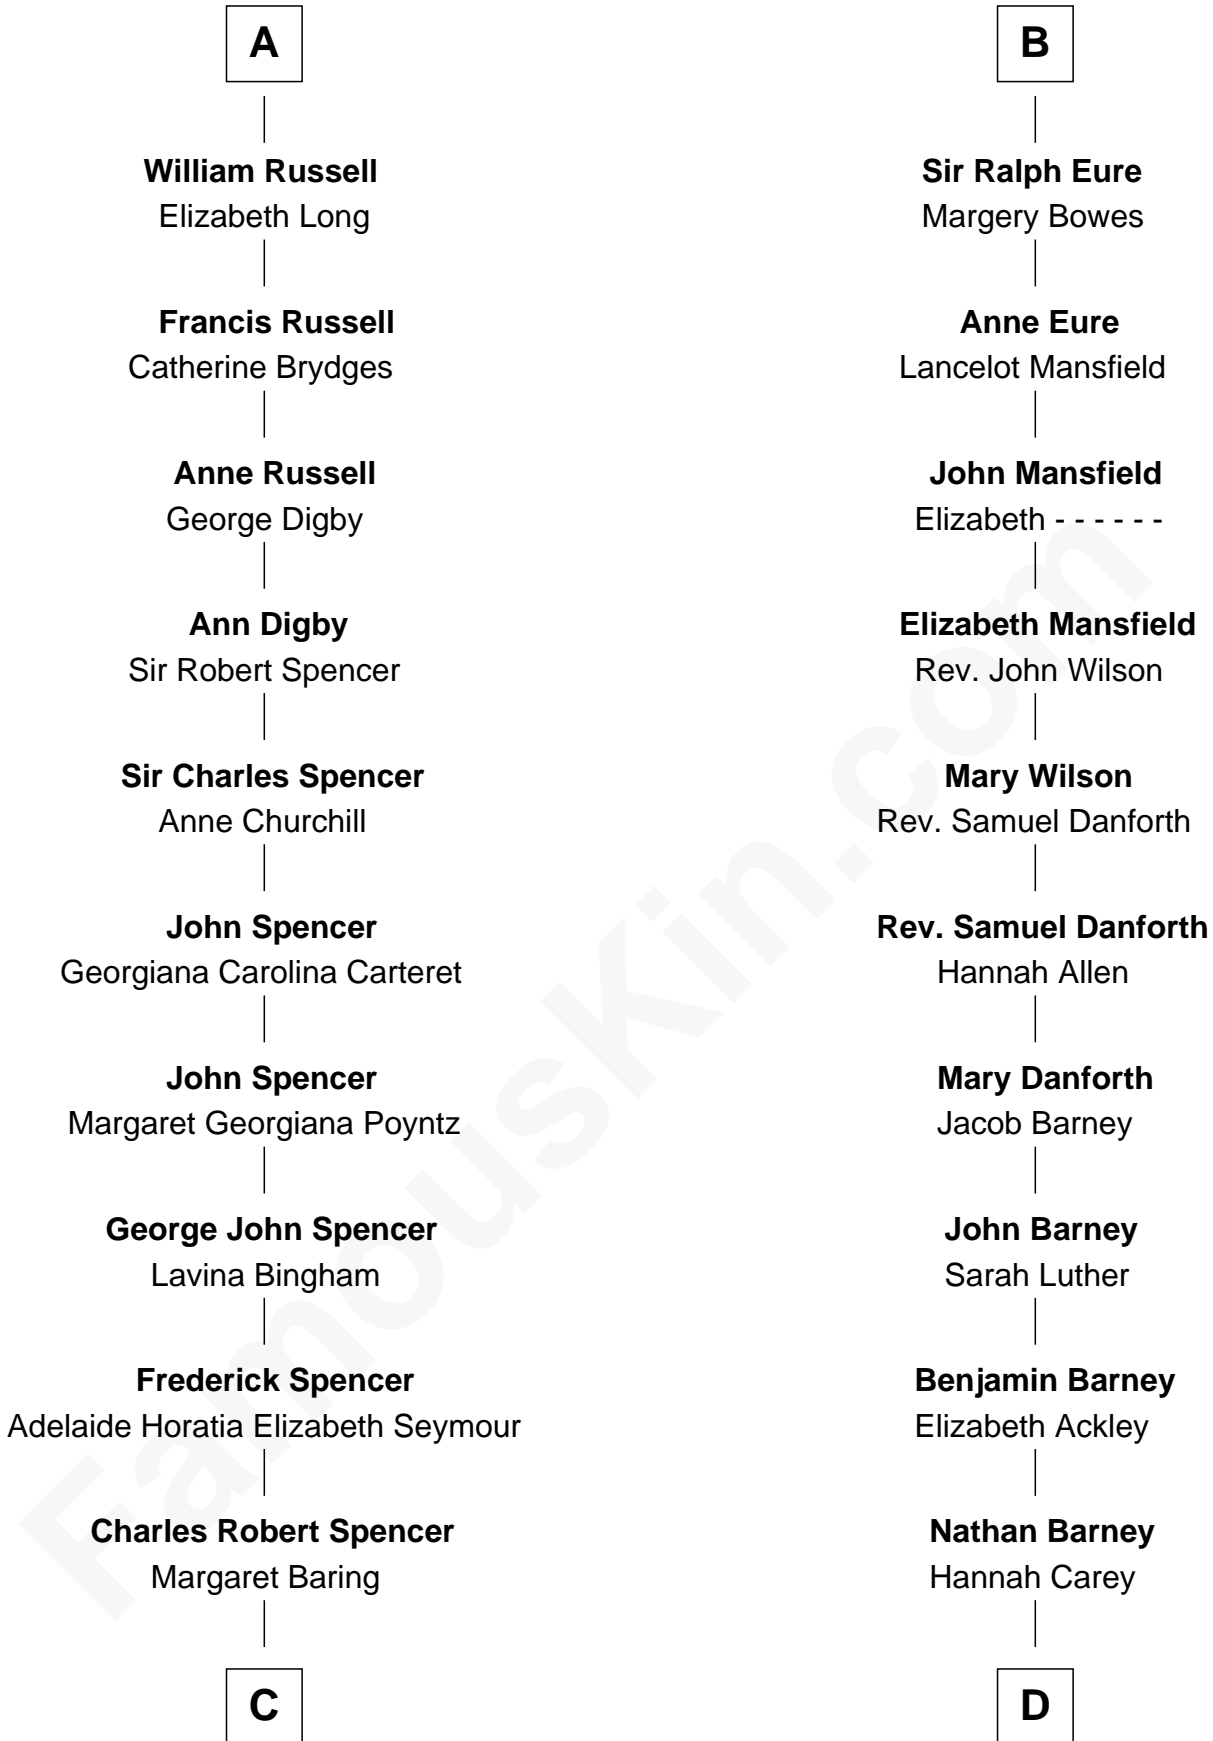

# FamousKin.com Relationship Chart of

**Prince Harry**  
*Duke of Sussex*

20th cousin of

**Elizabeth Montgomery**  
*TV Actress - "Bewitched"*

**Sir John de Tibetot**  
Margaret de Badlesmere

**C**

**Albert Edward John Spencer**

Cynthia Elinor Beatrix Hamilton

**Edward John Spencer**

Frances Ruth Burke Roche

**Princess Diana Frances Spencer**

Charles III, King of the United Kingdom

**Prince Harry**

*Duke of Sussex*

**D**

**Nathan Barney**

Mary A. Deverell

**Mary Weed Barney**

Henry Montgomery

**Henry Montgomery**

Elizabeth Bryan Allen

**Elizabeth Montgomery**

*TV Actress - "Bewitched"*