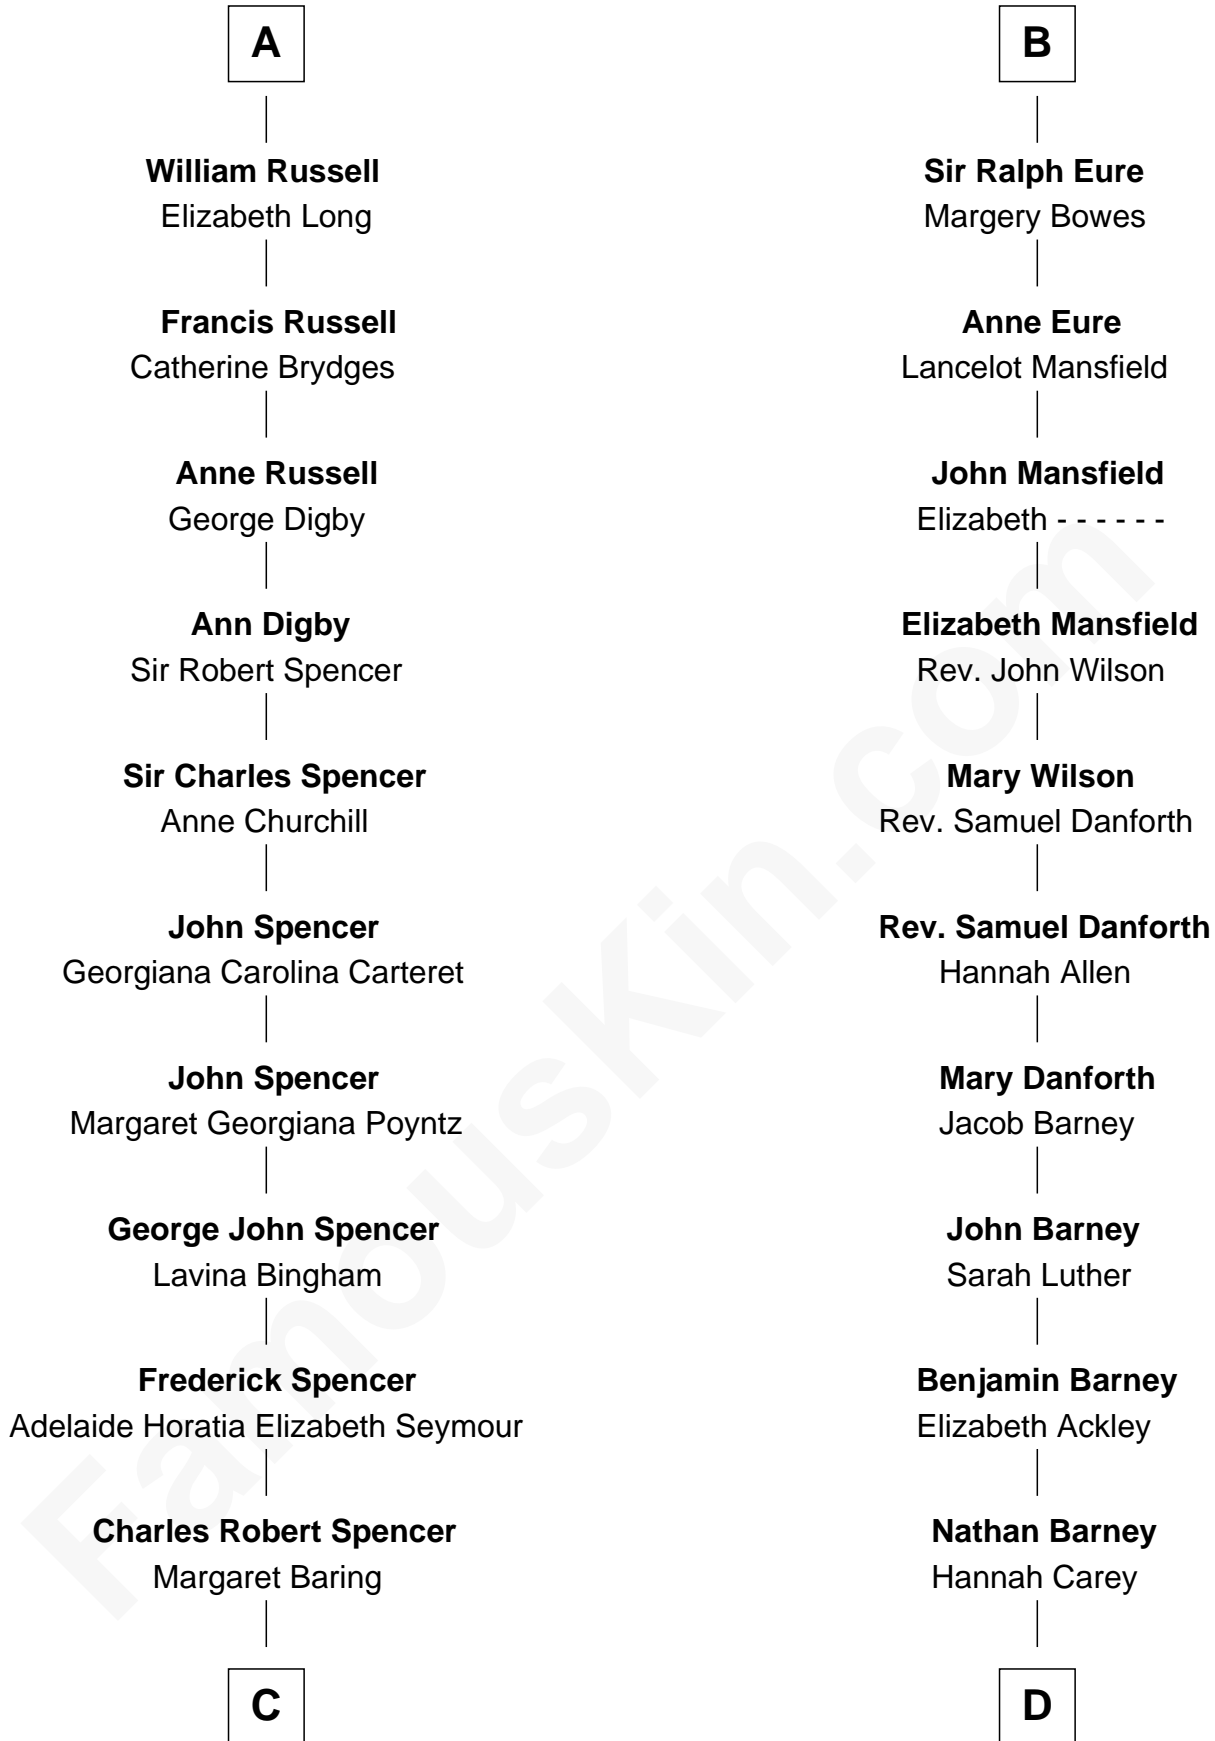

# FamousKin.com Relationship Chart of

**Prince Harry**  
*Duke of Sussex*

20th cousin of

**Elizabeth Montgomery**  
*TV Actress - "Bewitched"*

**Sir William Deincourt**  
Milicent la Zouche

**C**

**Albert Edward John Spencer**

Cynthia Elinor Beatrix Hamilton

**Edward John Spencer**

Frances Ruth Burke Roche

**Princess Diana Frances Spencer**

Charles III, King of the United Kingdom

**Prince Harry**

*Duke of Sussex*

**D**