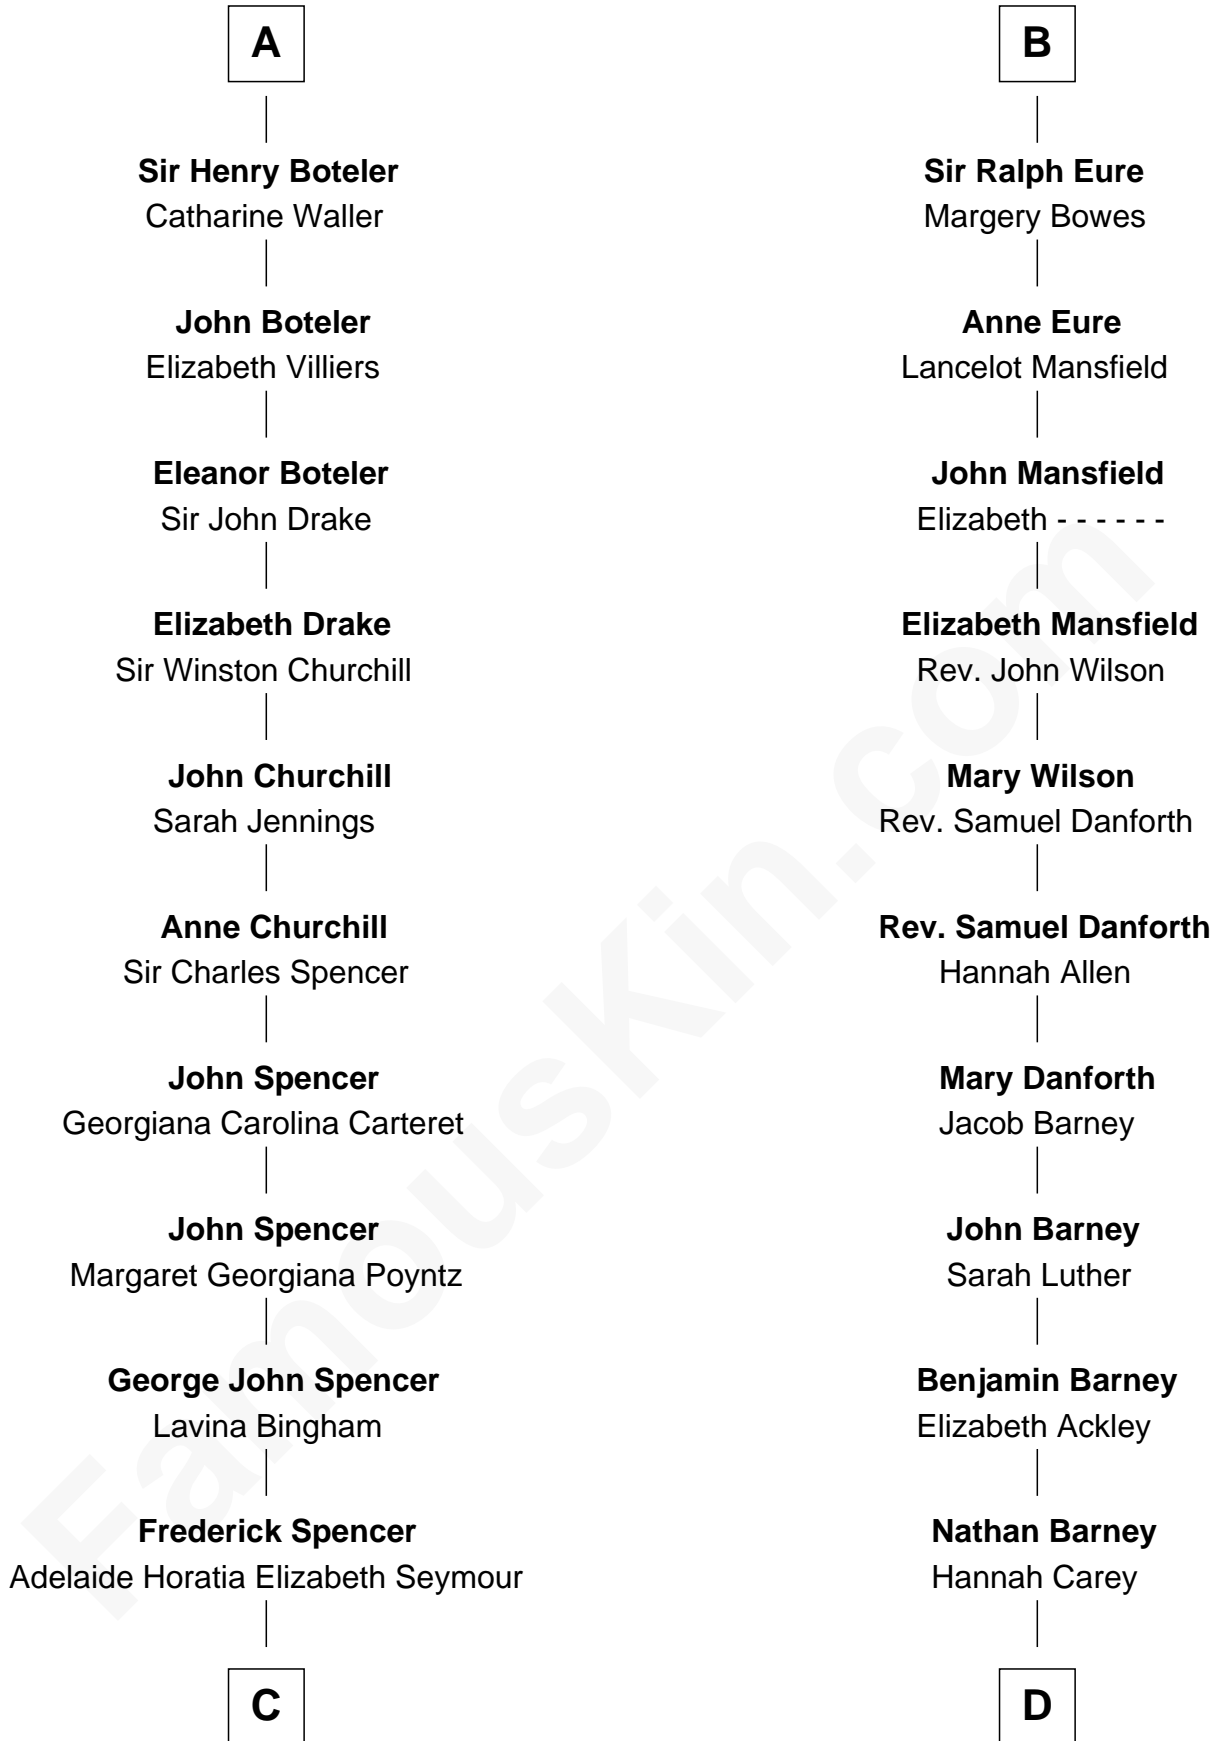

FamousKin.com Relationship Chart of

Prince Harry
Duke of Sussex

20th cousin 1 time removed of

Elizabeth Montgomery
TV Actress - "Bewitched"

Sir John de Wingfield
Eleanor de Glanville

C

Charles Robert Spencer

Margaret Baring

Albert Edward John Spencer

Cynthia Elinor Beatrix Hamilton

Edward John Spencer

Frances Ruth Burke Roche

Princess Diana Frances Spencer

Charles III, King of the United Kingdom

Prince Harry

Duke of Sussex

D

Nathan Barney

Mary A. Deverell

Mary Weed Barney

Henry Montgomery

Henry Montgomery

Elizabeth Bryan Allen