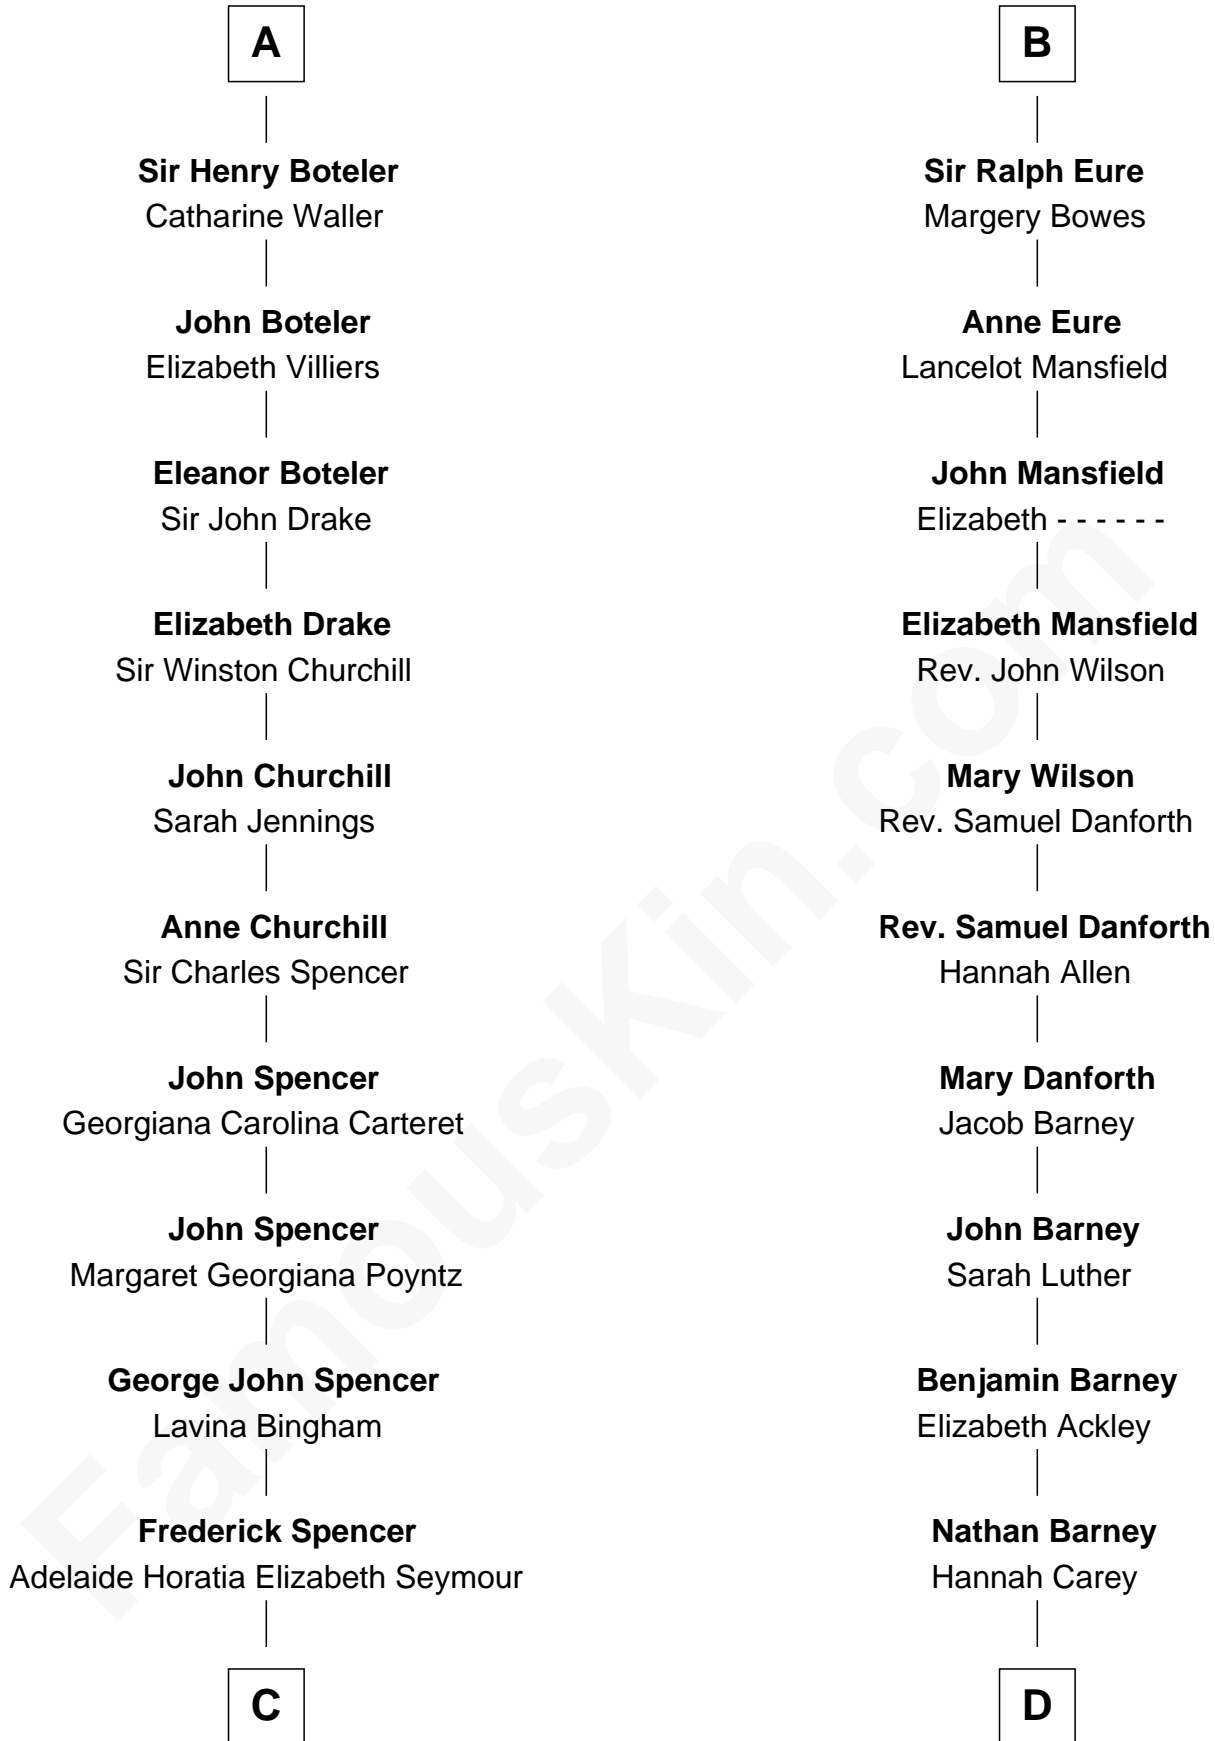

FamousKin.com Relationship Chart of

Prince Harry
Duke of Sussex

20th cousin 1 time removed of

Elizabeth Montgomery
TV Actress - "Bewitched"

Sir William de la Pole
Katherine de Norwich

Sir Michael de la Pole
Katherine Wingfield

Sir Michael de la Pole
Katherine Wingfield

Sir Thomas de la Pole
Anne Cheney

Michael de la Pole
Katherine de Stafford

Katherine de la Pole
Sir Miles Stapleton

Isabel de la Pole
Thomas Morley

Elizabeth Stapleton
Sir William Calthorpe

Anne Morley
Sir John Hastings

Anne Calthorpe
Sir Robert Drury

Sir Hugh Hastings
Anne Gascoigne

Elizabeth Drury
Sir Philip Boteler

Muriel Hastings
Sir Ralph Eure

Sir John Boteler
Grizel Roche

Sir William Eure
Elizabeth Willoughby

A

B

C

Charles Robert Spencer

Margaret Baring

Albert Edward John Spencer

Cynthia Elinor Beatrix Hamilton

Edward John Spencer