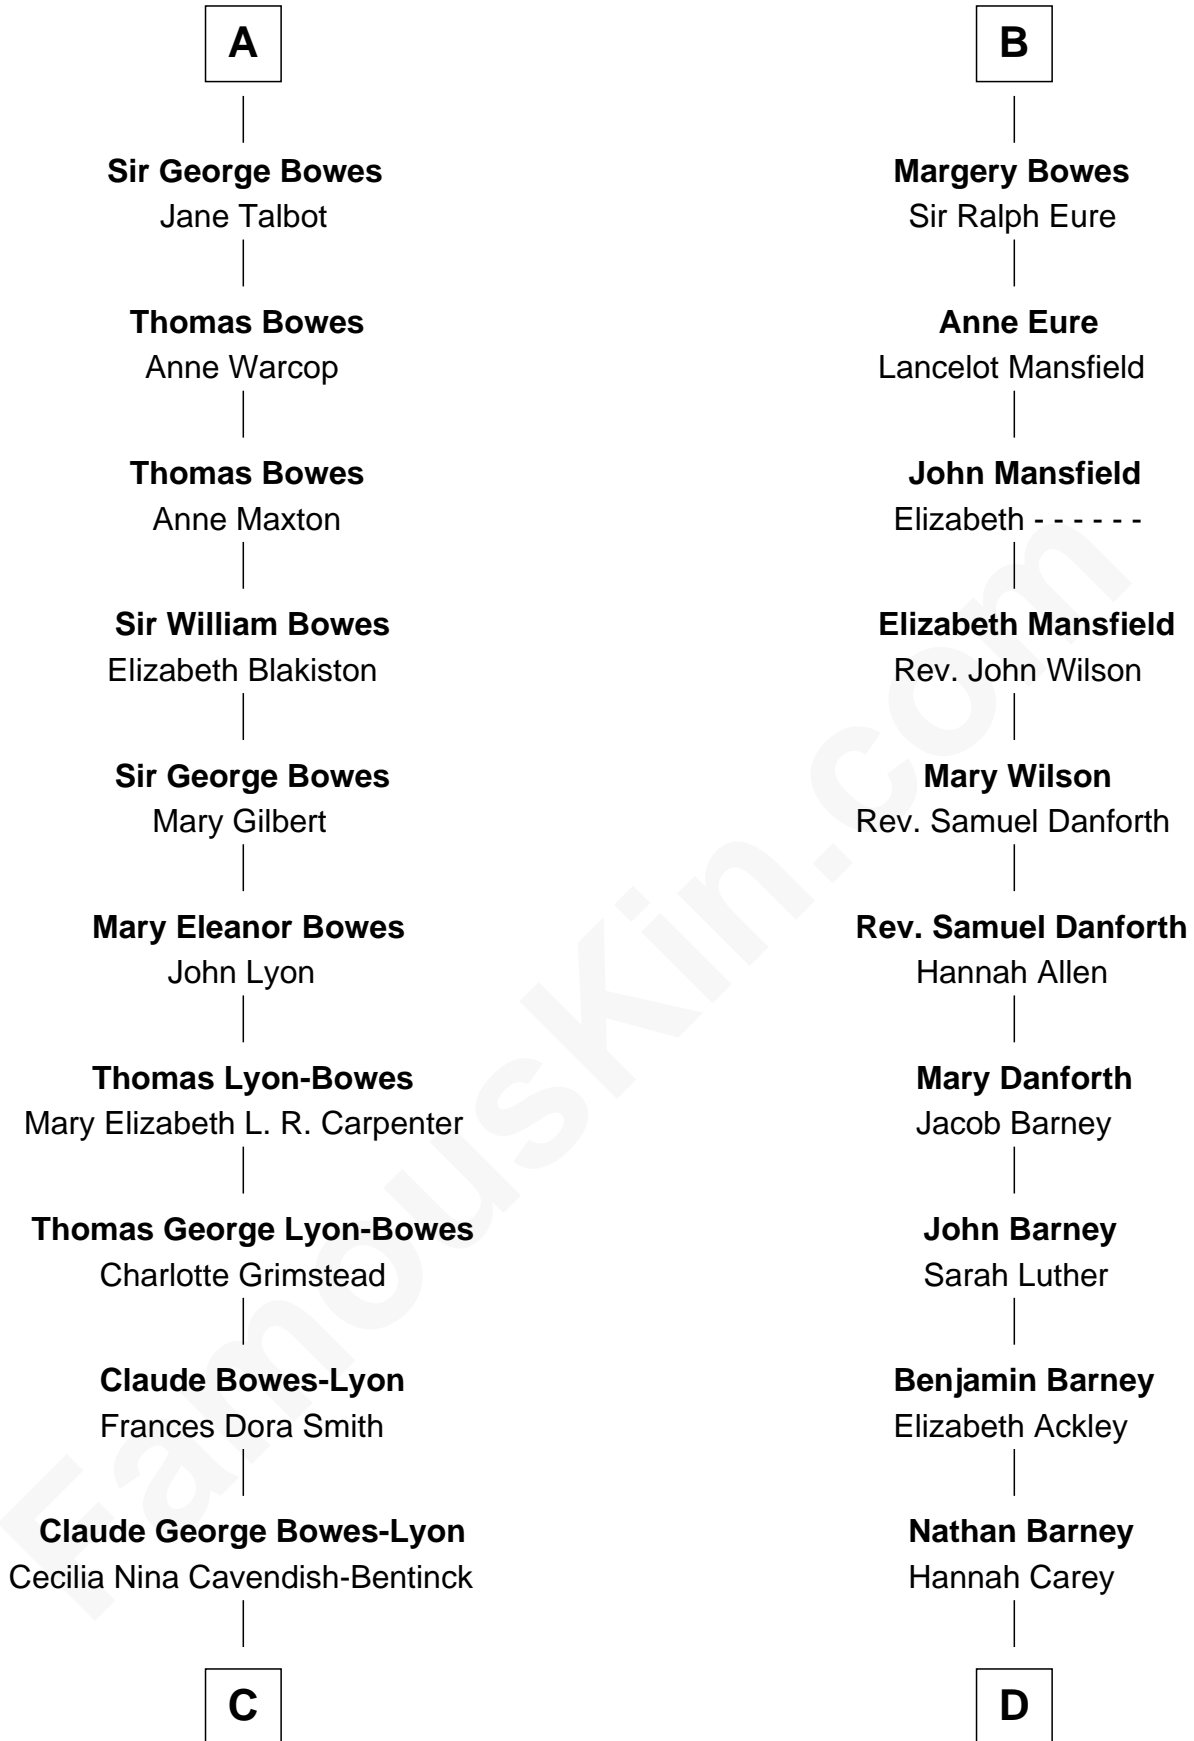

FamousKin.com Relationship Chart of

Prince Harry
Duke of Sussex

20th cousin of

Elizabeth Montgomery
TV Actress - "Bewitched"

John VI le Strange
Iseult - - - - -

C

Elizabeth Bowes-Lyon

George VI, King of the United Kingdom

Elizabeth II, Queen of the United Kingdom

Prince Philip of Edinburgh

Charles III, King of the United Kingdom

Princess Diana Frances Spencer

Prince Harry

Duke of Sussex

D

Nathan Barney

Mary A. Deverell

Mary Weed Barney

Henry Montgomery

Henry Montgomery

Elizabeth Bryan Allen

Elizabeth Montgomery

TV Actress - "Bewitched"