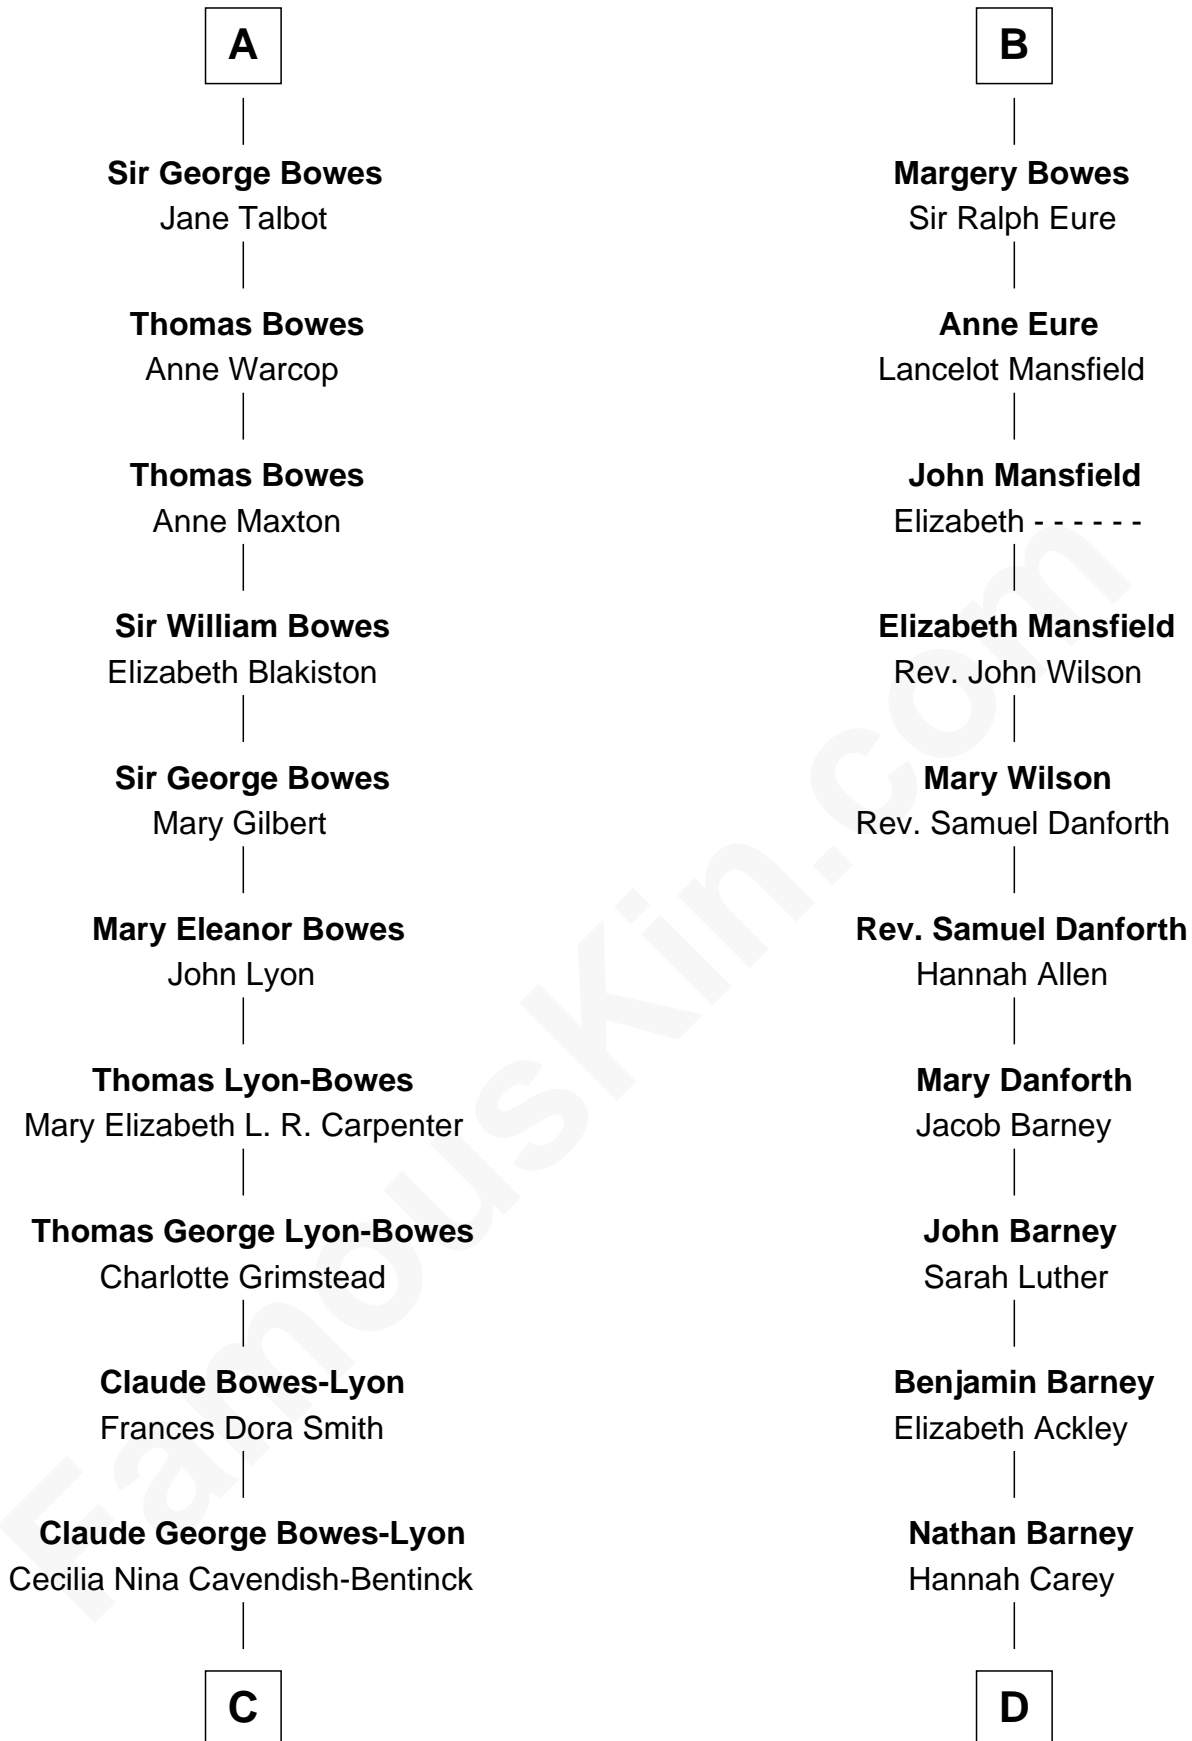

FamousKin.com Relationship Chart of

Prince Harry
Duke of Sussex

20th cousin of

Elizabeth Montgomery
TV Actress - "Bewitched"

Richard Fitzalan
Alice de Saluzzo

C

Elizabeth Bowes-Lyon

George VI, King of the United Kingdom

Elizabeth II, Queen of the United Kingdom

Prince Philip of Edinburgh

Charles III, King of the United Kingdom

Princess Diana Frances Spencer

Prince Harry

Duke of Sussex

D

Nathan Barney