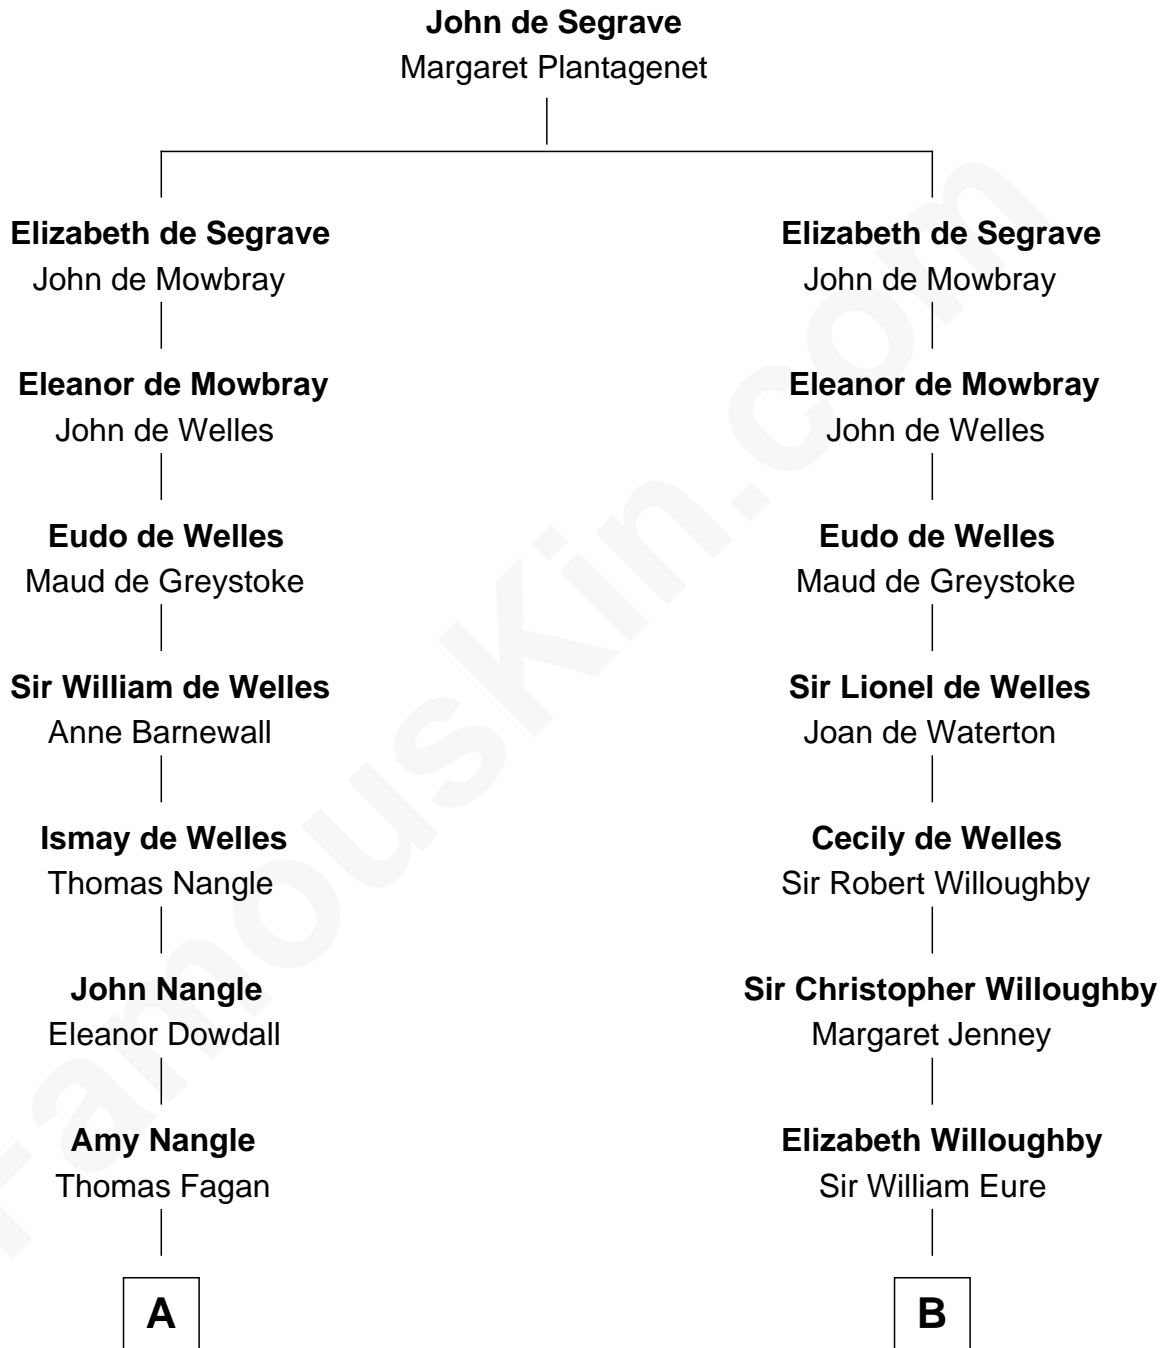

FamousKin.com Relationship Chart of

Prince Harry
Duke of Sussex

20th cousin of

Elizabeth Montgomery
TV Actress - "Bewitched"

C

Elizabeth Bowes-Lyon

George VI, King of the United Kingdom

Elizabeth II, Queen of the United Kingdom

Prince Philip of Edinburgh

Charles III, King of the United Kingdom

Princess Diana Frances Spencer

Prince Harry

Duke of Sussex

D

Nathan Barney

Mary A. Deverell