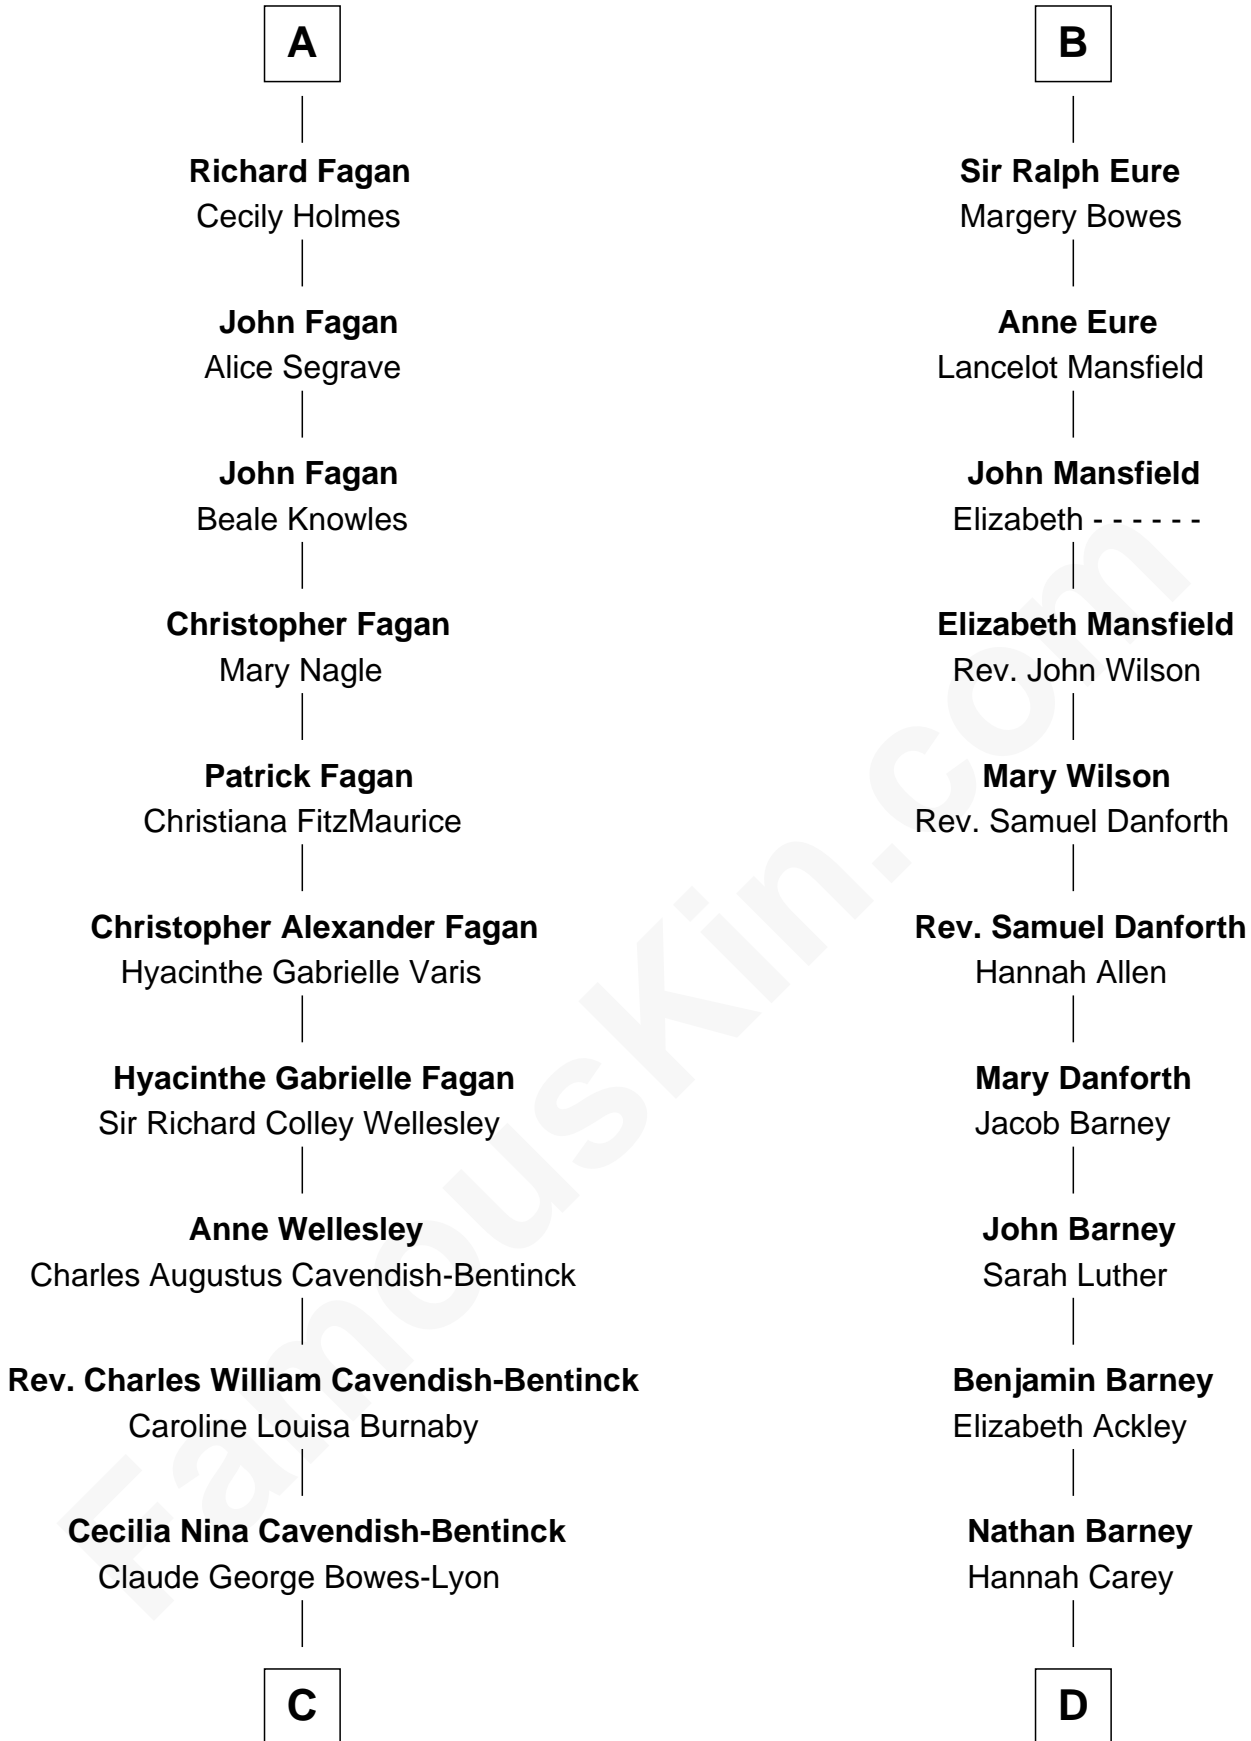

FamousKin.com Relationship Chart of

Prince Harry
Duke of Sussex

20th cousin of

Elizabeth Montgomery
TV Actress - "Bewitched"

C

Elizabeth Bowes-Lyon

George VI, King of the United Kingdom

Elizabeth II, Queen of the United Kingdom

Prince Philip of Edinburgh

Charles III, King of the United Kingdom

Princess Diana Frances Spencer

Prince Harry

Duke of Sussex

D

Nathan Barney

Mary A. Deverell