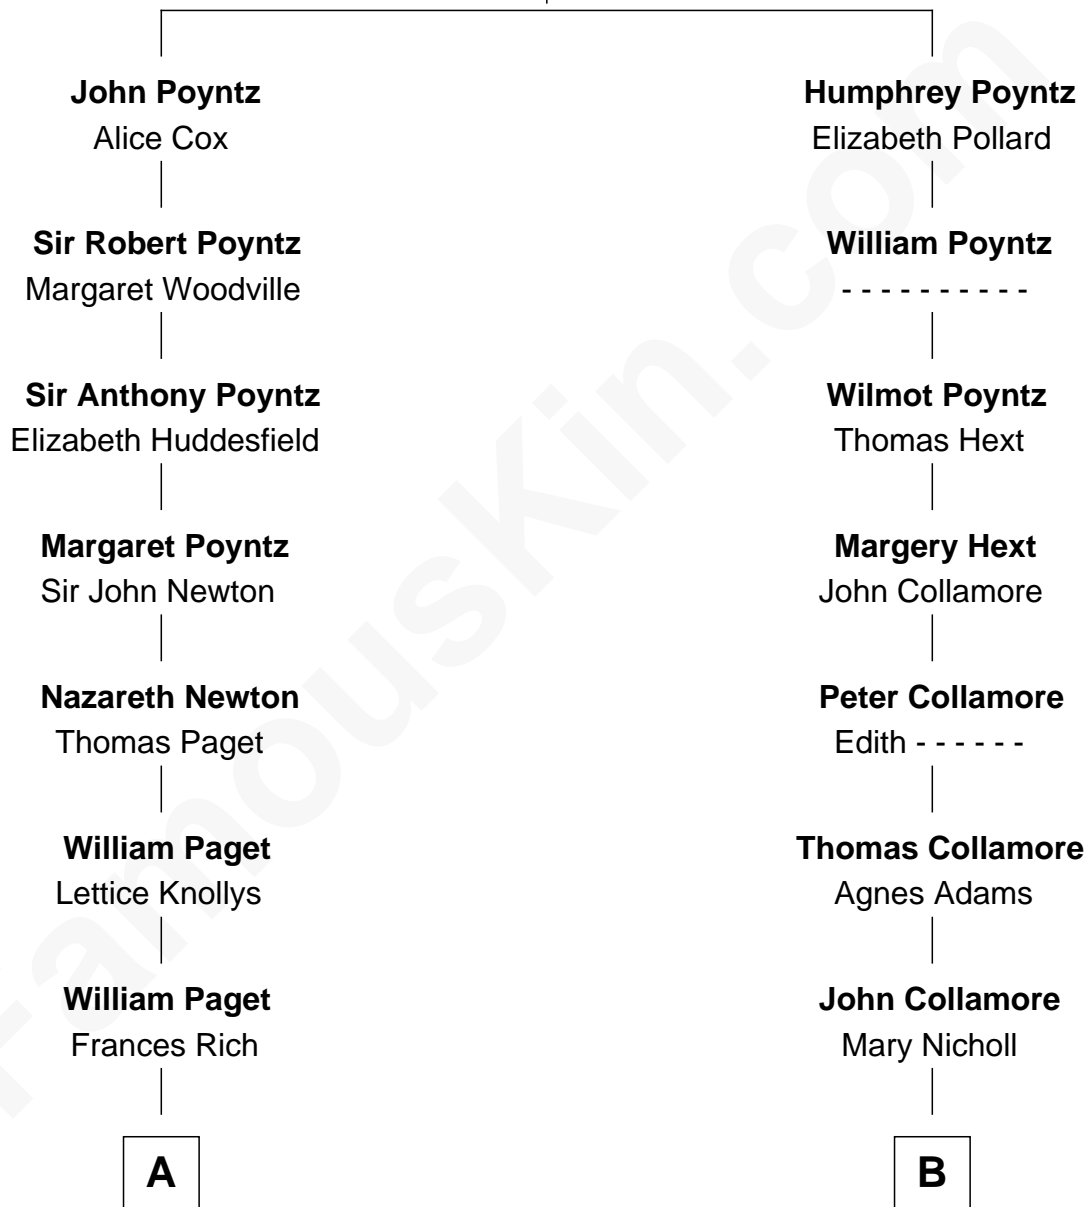

FamousKin.com Relationship Chart of

Prince Harry
Duke of Sussex

17th cousin 1 time removed of

Warren Buffett

Chairman & CEO, Berkshire Hathaway

Sir Nicholas Poyntz
Elizabeth Mill

C

Princess Diana Frances Spencer
Charles III, King of the United Kingdom

Prince Harry
Duke of Sussex

FamousKin.com