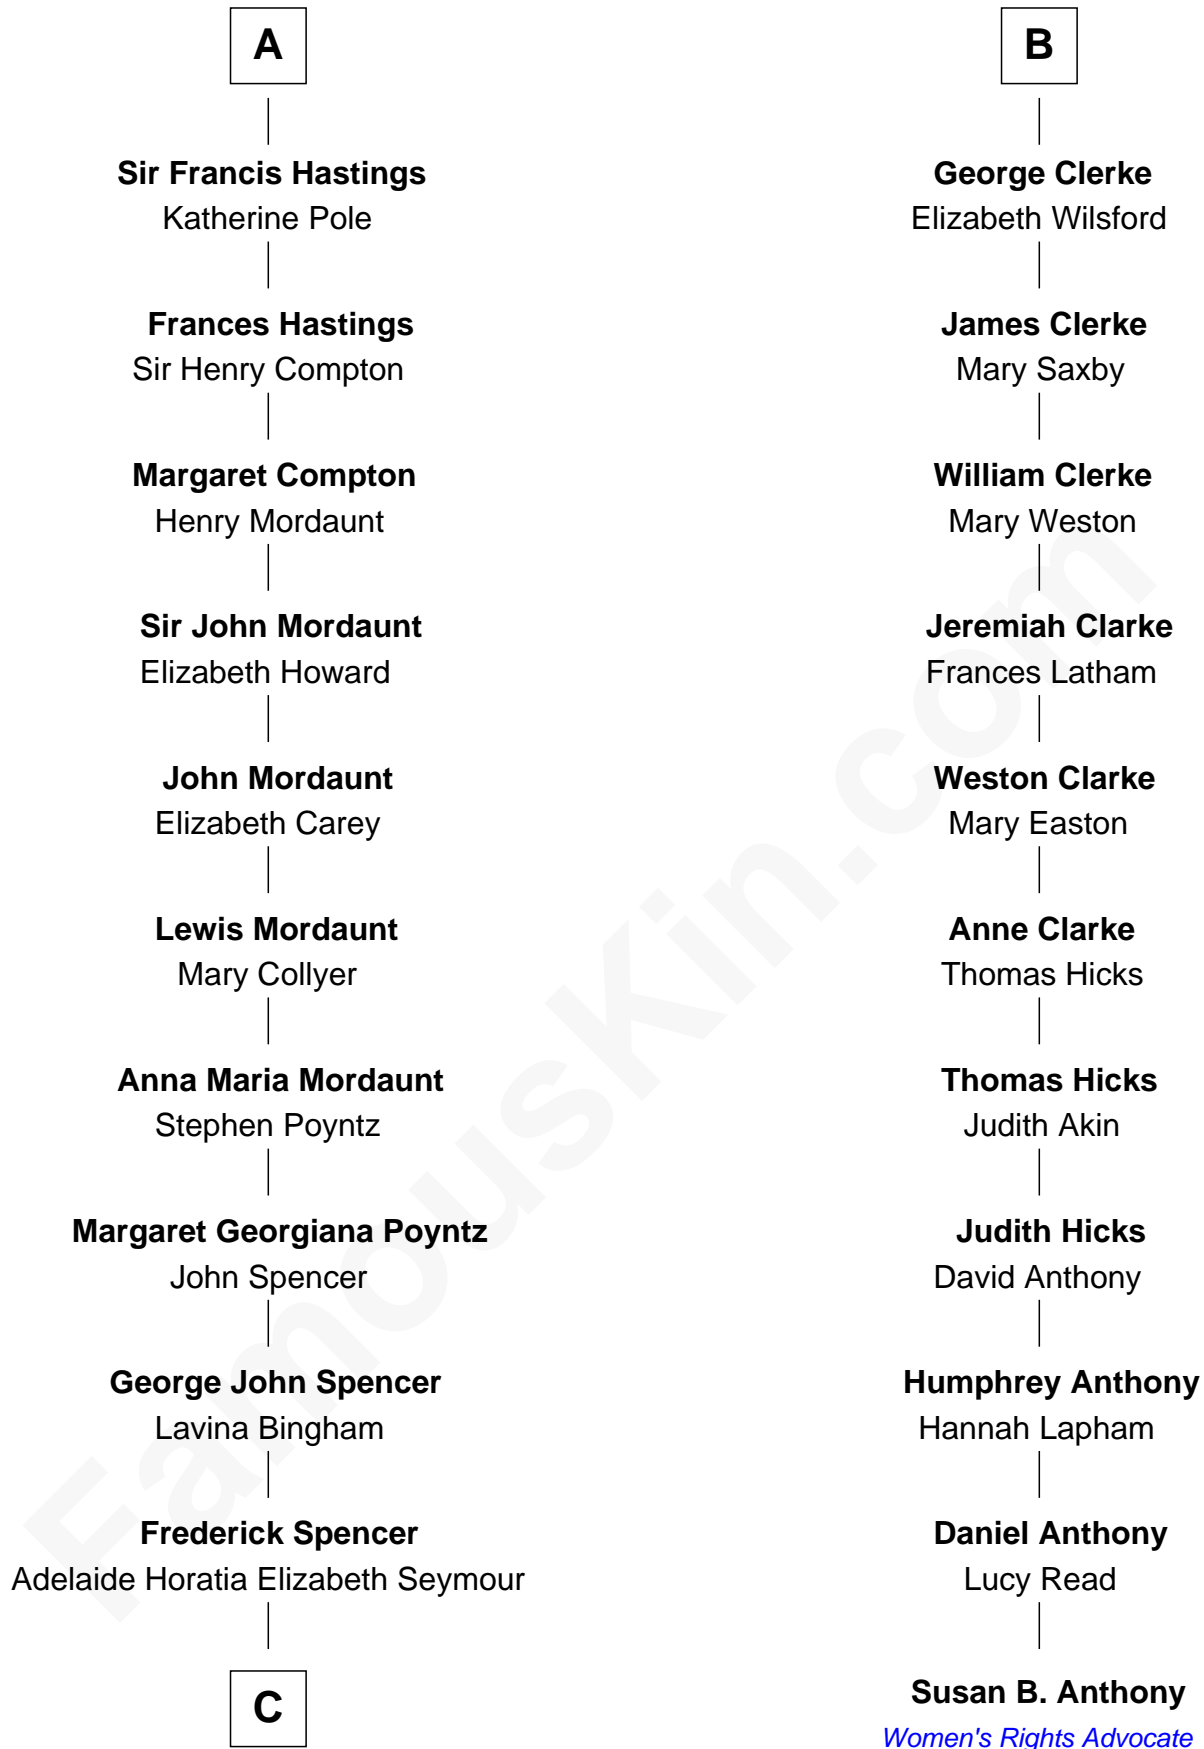

# FamousKin.com Relationship Chart of

**Prince Harry**

*Duke of Sussex*

17th cousin 4 times removed of

**Susan B. Anthony**

*Women's Rights Advocate*

**John de Botetourte**

Maud FitzThomas

Joan de Somery

**John de Botetourte**

Joyce la Zouche de Mortimer

**Joyce de Botetourte**

Sir Baldwin Freville

**Sir Baldwin Freville**

Maude le Scrope

**Elizabeth Freville**

Sir Thomas Ferrers

**Sir Henry Ferrers**

Margaret Heckstall

**Elizabeth Ferrers**

James Clerke

**B**

**C**

—  
**Charles Robert Spencer**