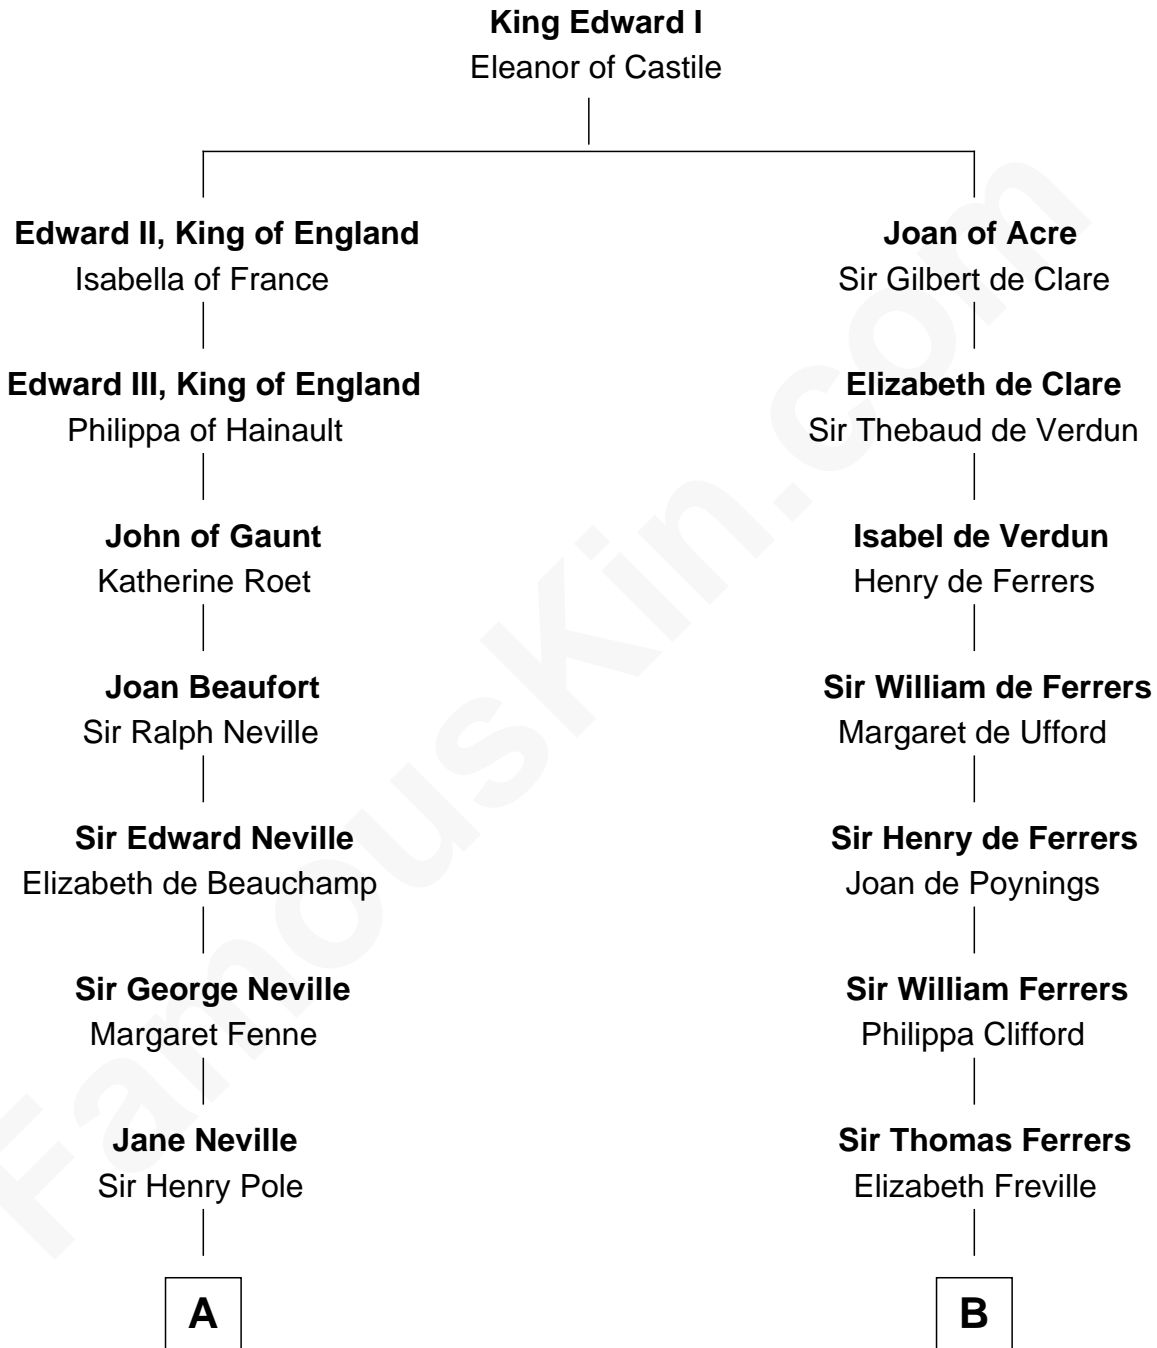

# FamousKin.com Relationship Chart of

**Prince Harry**  
*Duke of Sussex*

19th cousin 2 times removed of

**Susan B. Anthony**  
*Women's Rights Advocate*

**A**

**Katherine Pole**  
Sir Francis Hastings

**Frances Hastings**  
Sir Henry Compton