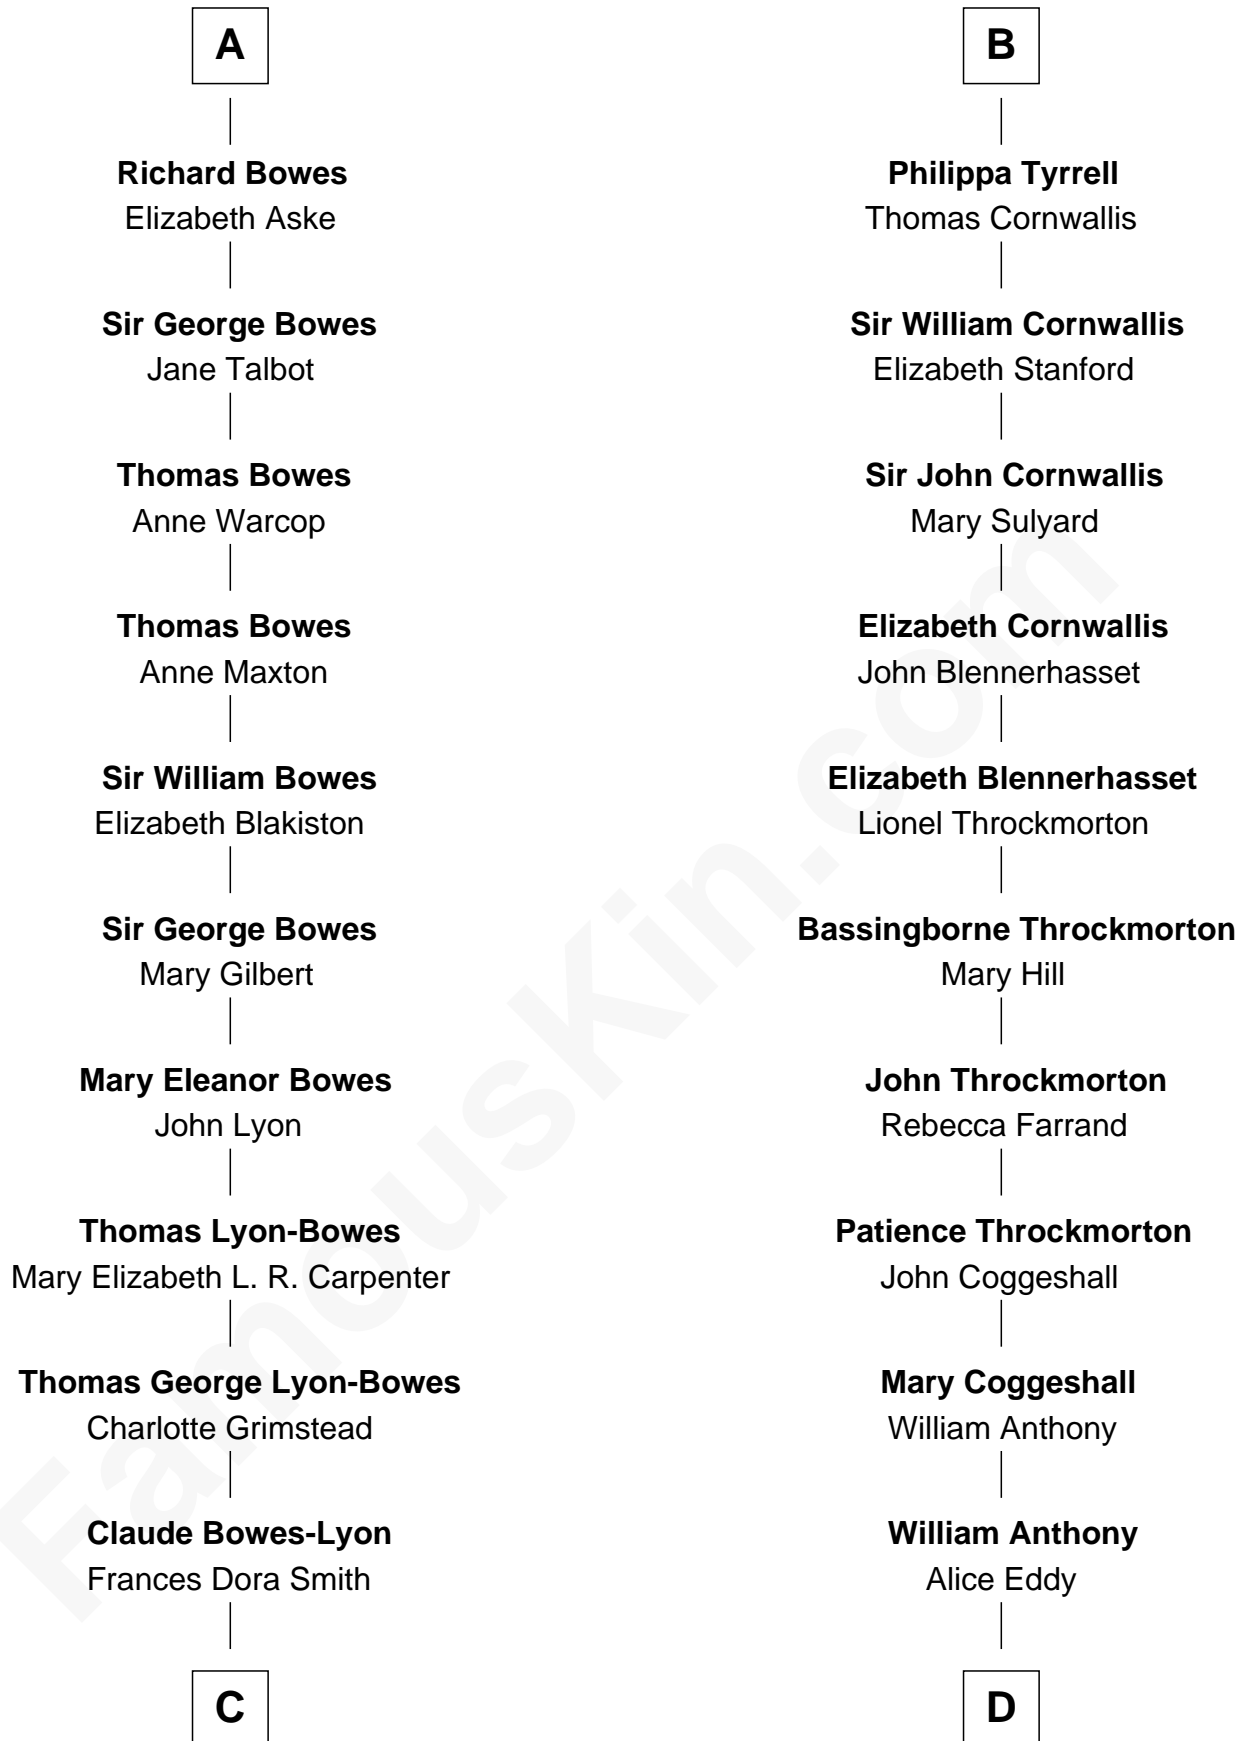

FamousKin.com Relationship Chart of

Prince Harry
Duke of Sussex

20th cousin 1 time removed of

Susan B. Anthony
Women's Rights Advocate

William de Beauchamp
Maud FitzJohn

C

Claude George Bowes-Lyon
Cecilia Nina Cavendish-Bentinck

Elizabeth Bowes-Lyon
George VI, King of the United Kingdom

Elizabeth II, Queen of the United Kingdom
Prince Philip of Edinburgh

Charles III, King of the United Kingdom
Princess Diana Frances Spencer

Prince Harry
Duke of Sussex