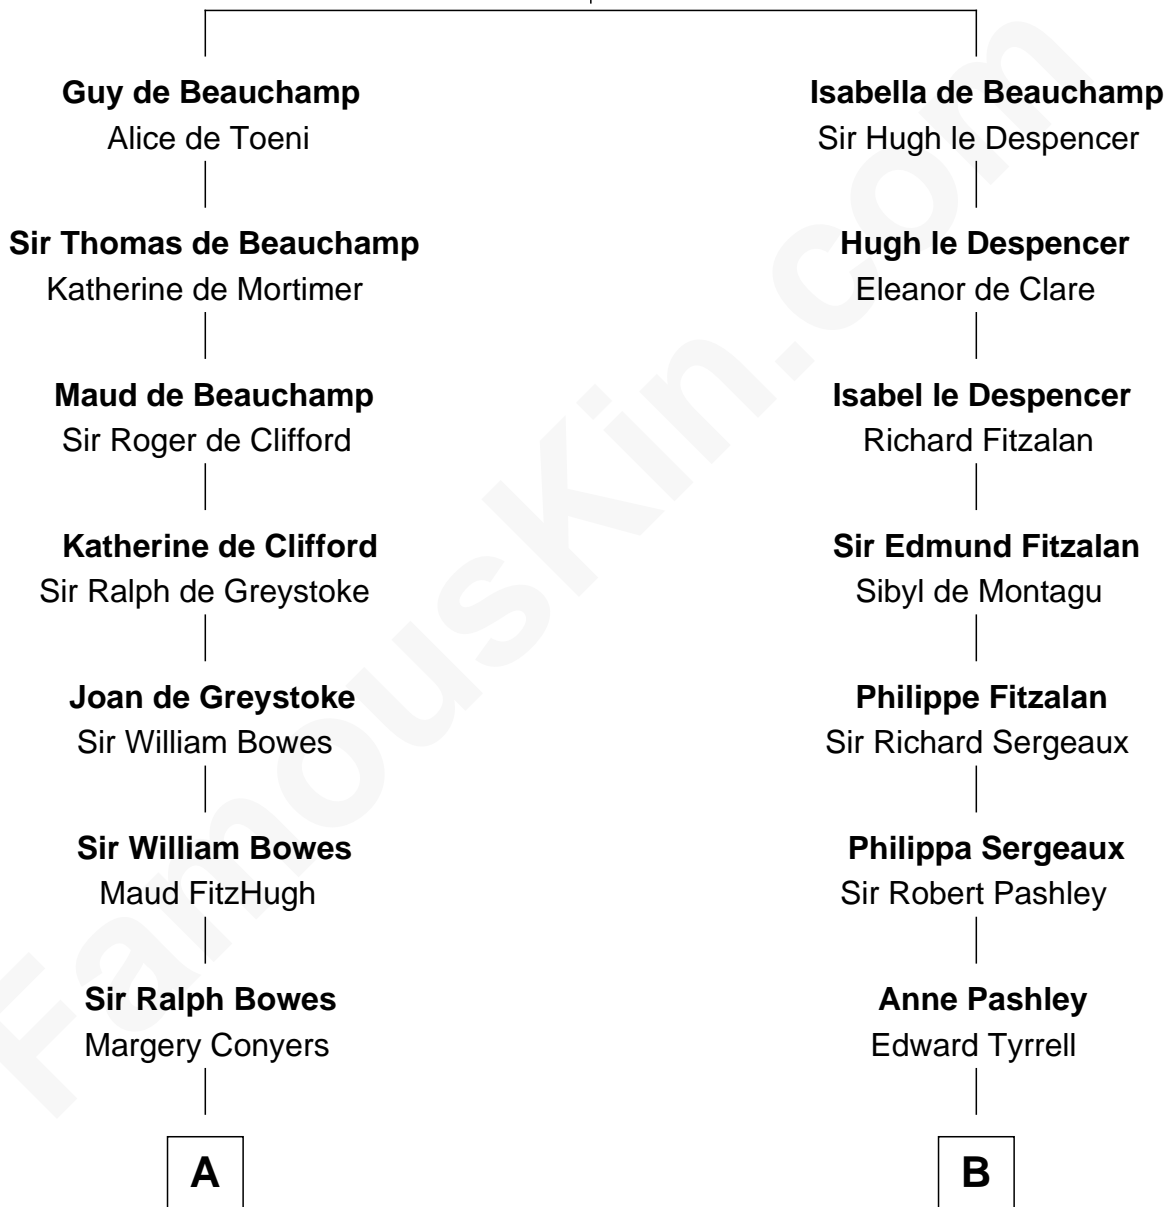

FamousKin.com Relationship Chart of

Prince Harry
Duke of Sussex

20th cousin 1 time removed of

Susan B. Anthony
Women's Rights Advocate

William de Beauchamp
Maud FitzJohn

C

Claude George Bowes-Lyon
Cecilia Nina Cavendish-Bentinck

Elizabeth Bowes-Lyon
George VI, King of the United Kingdom

Elizabeth II, Queen of the United Kingdom
Prince Philip of Edinburgh

Charles III, King of the United Kingdom
Princess Diana Frances Spencer

Prince Harry
Duke of Sussex